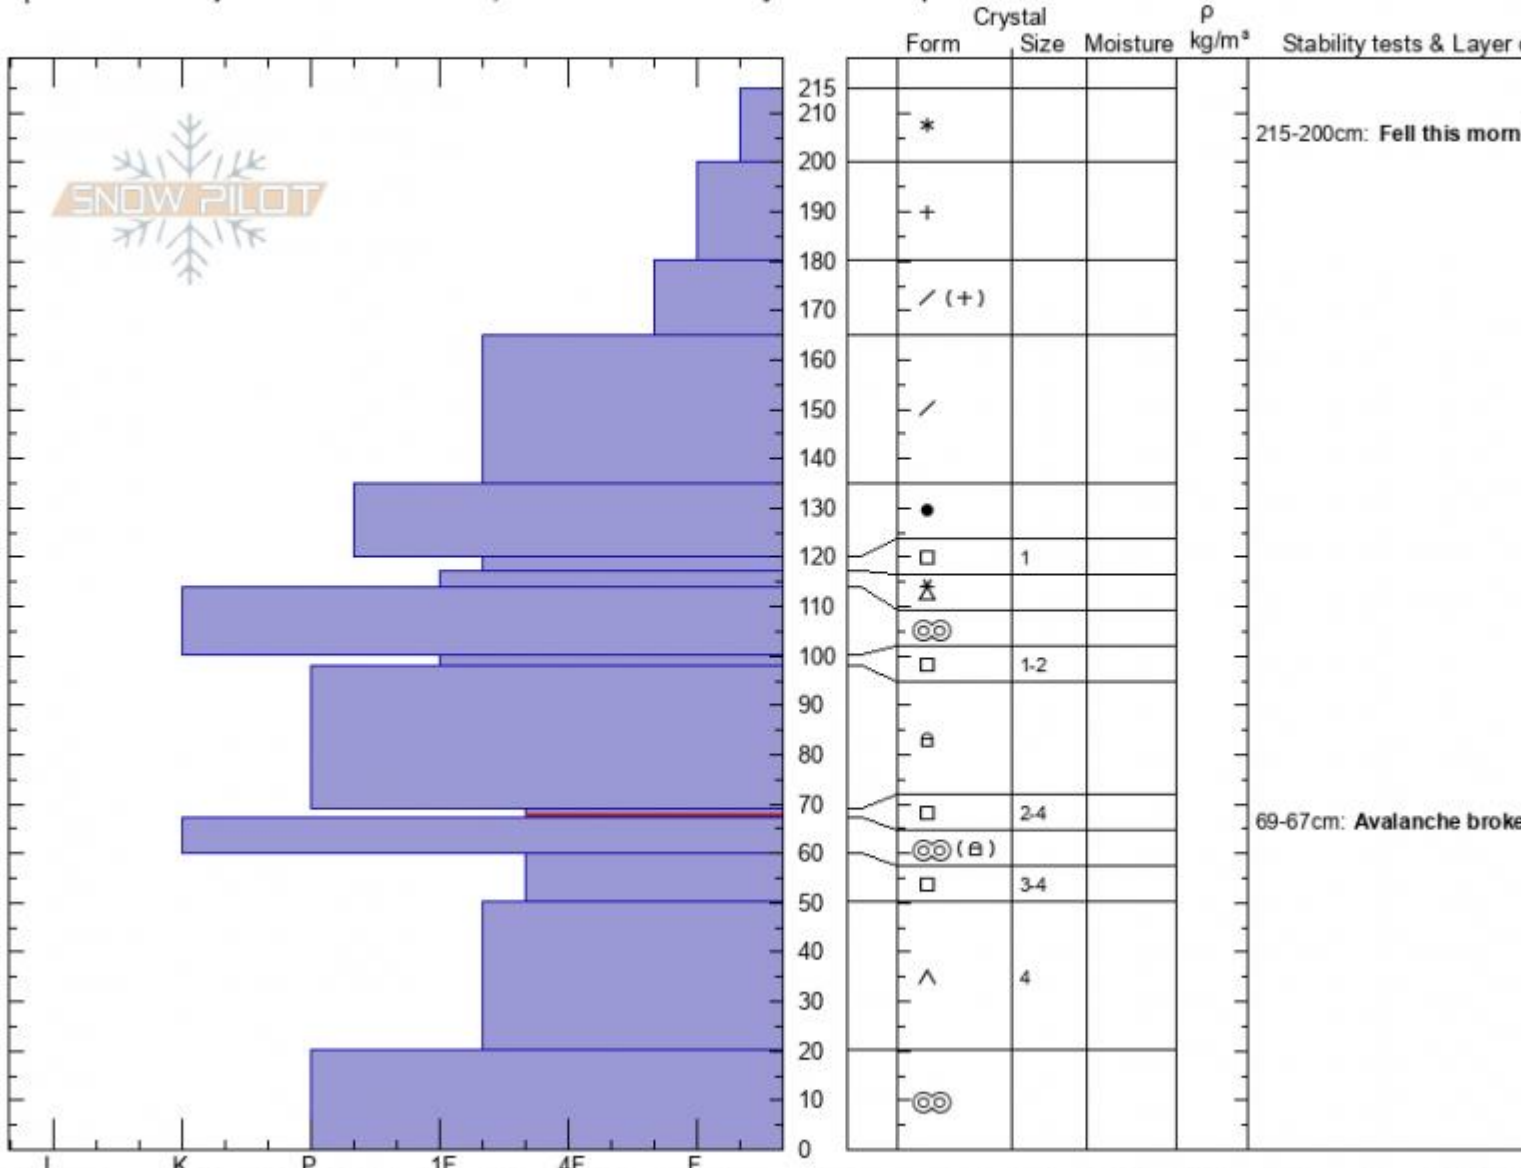

BlackmoreCrown N-R4-D: Alex Marienthal

Gallatin Range-N

MT

Elevation: 9417 ft

Aspect: 40°

Specifics: Pit is adjacent to avalanche: crown; Recent avalanche activity on similar slopes

02/20/2021 - 12:30pm

Co-ord: 45.44298N, -110.99868W

Slope Angle: 34°

Wind Loading: previous

Stability: poor

Air Temperature:

Sky Cover: BKN

Precipitation: S1

Wind: W Calm

HS: 215 Layer Notes:

215-200cm: Fell this morning

69-67cm: Avalanche broke here

69-67cm: Problematic layer

Notes: Crown profile of N-R4-D3-O broke on 2/18 or 2/19. Dug in shallower end of crown. Estimated up to 10 feet (3m) at its deepest, avg 6-8 feet 0 feet wide.

Advisory Region
Northern Gallatin
Longitude
-111.00W
Latitude
45.44N
Northern Gallatin, 2021-02-21