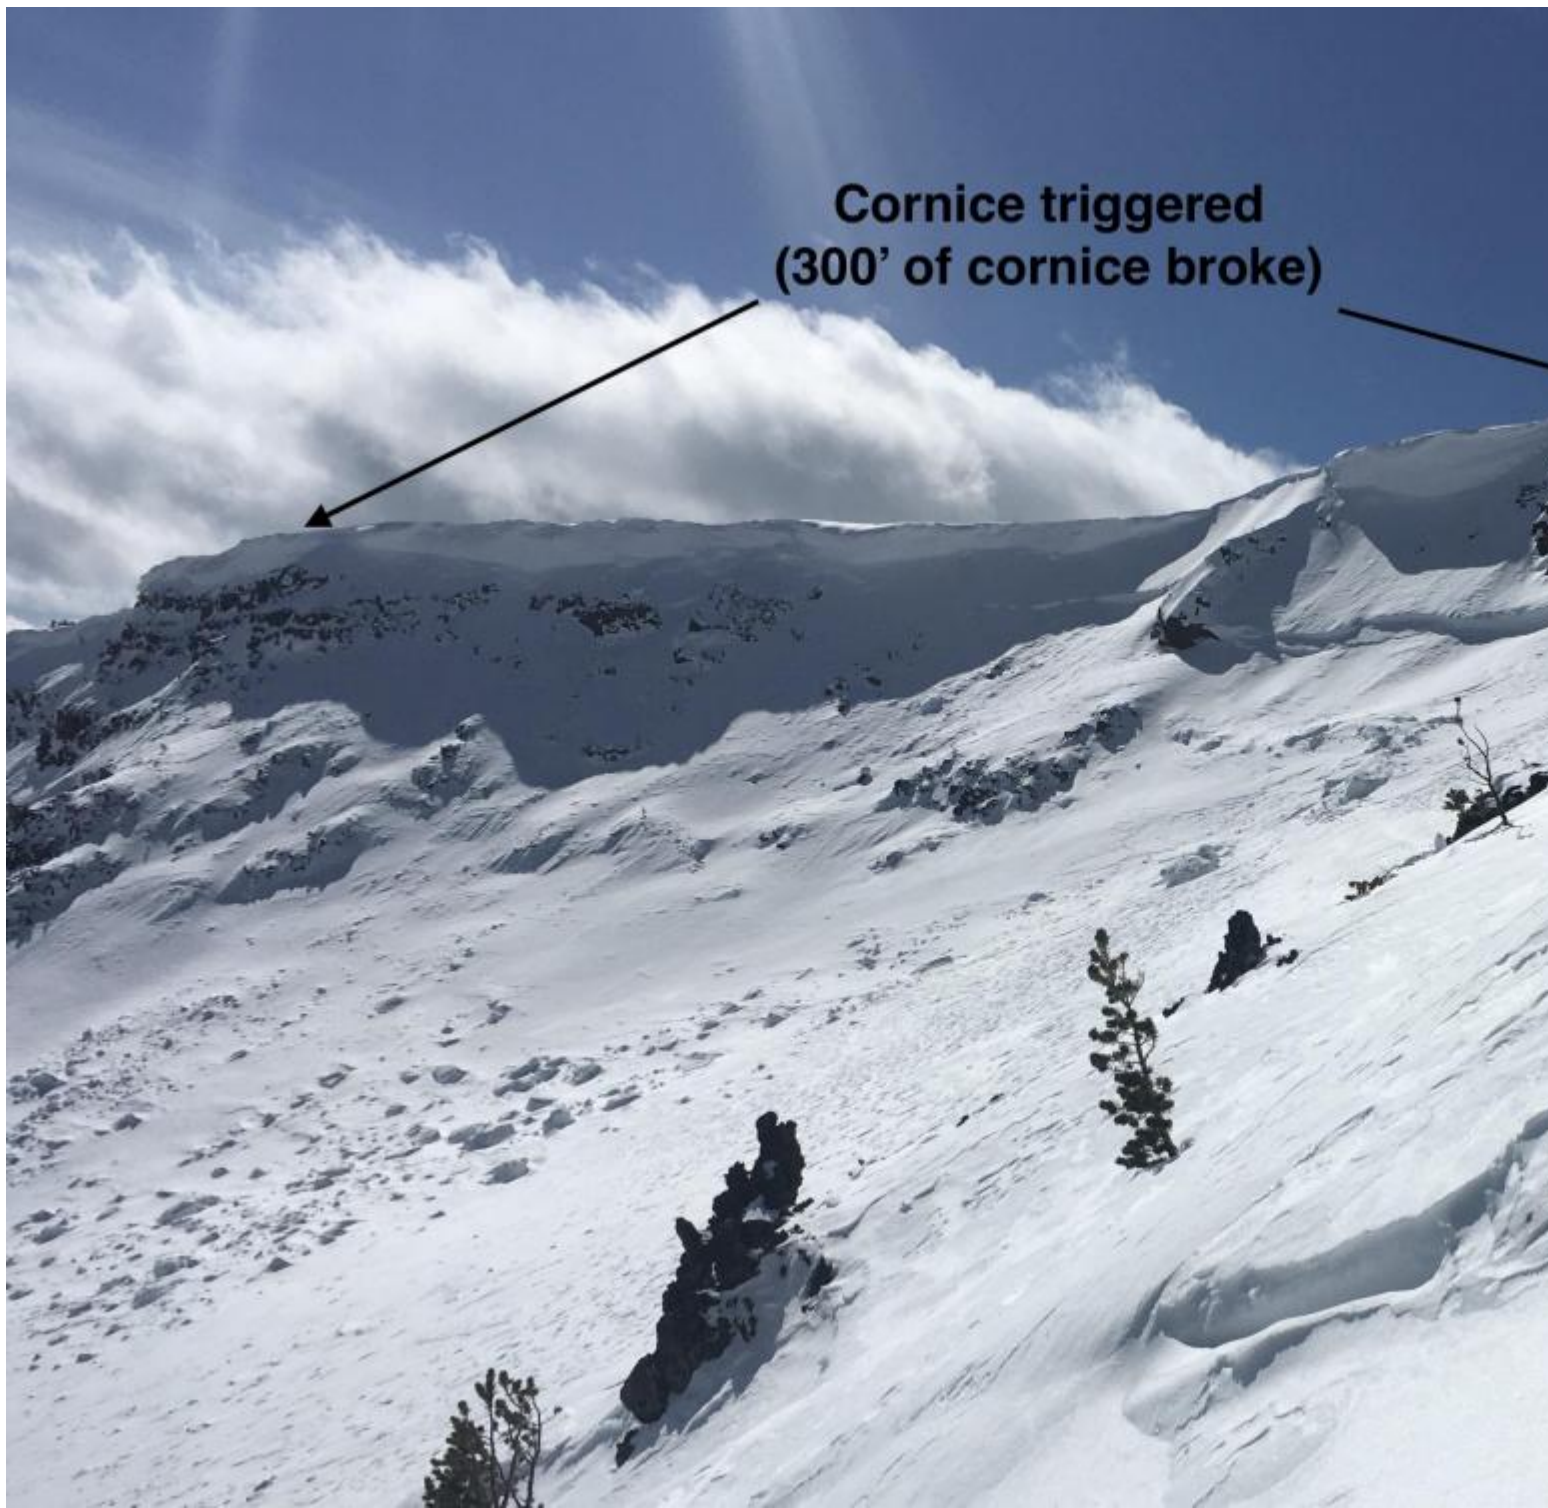

**Cornice triggered
(300' of cornice broke)**

Crown of deep slab avalanche on Arden Peak at the back of Maid of the Mist basin in Hyalite. Probably broke between Feb 22 and Feb 28, 2021 Photo: GNFAC

Advisory Region
Northern Gallatin
Longitude
-110.97W
Latitude

45.42N

Avalanche Details: [Two large deep slabs near Maid of the Mist](#)

Forecast link: [GNFAC Avalanche Forecast for Mon Mar 8, 2021](#)[GNFAC Avalanche Forecast for Tue Mar 9, 2021](#)

Northern Gallatin, 2021-03-07