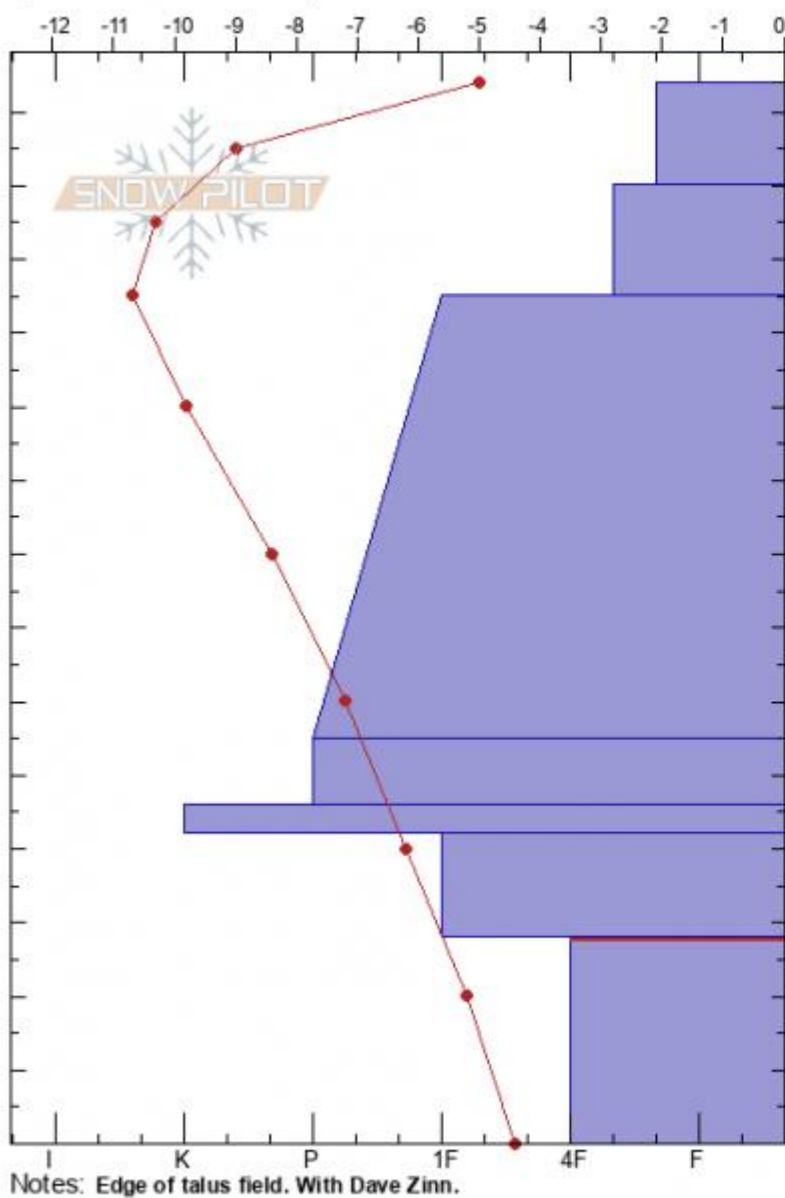

Frazier Basin
Bridger Range
MT
 Elevation: **8288 ft**
 Aspect: **N**
 Specifics: **Ski tracks on slope**

Zach Keskinen
03/14/2021 - 11:30am
 Co-ord: **45.92263N, -110.97569W**
 Slope Angle: **27°**
 Wind Loading: **no**

Stability: **good**
 Air Temperature: **1°C**
 Sky Cover: **FEW**
 Precipitation: **NO**
 Wind: **E Light Breeze**

HS: **144** Layer Notes:
 PF: **30** 28-0cm: **Problematic layer**

Form	Crystal Size	Moisture	ρ kg/m ³	Stability tests & Layer
+		D		
/ (Δ)				
•	0.5-1			← ECTN13 @115cm
⊖	1			
■				
□	1-3			
∧ (Λ)	3-6 (10)			← ECTP25 @28cm