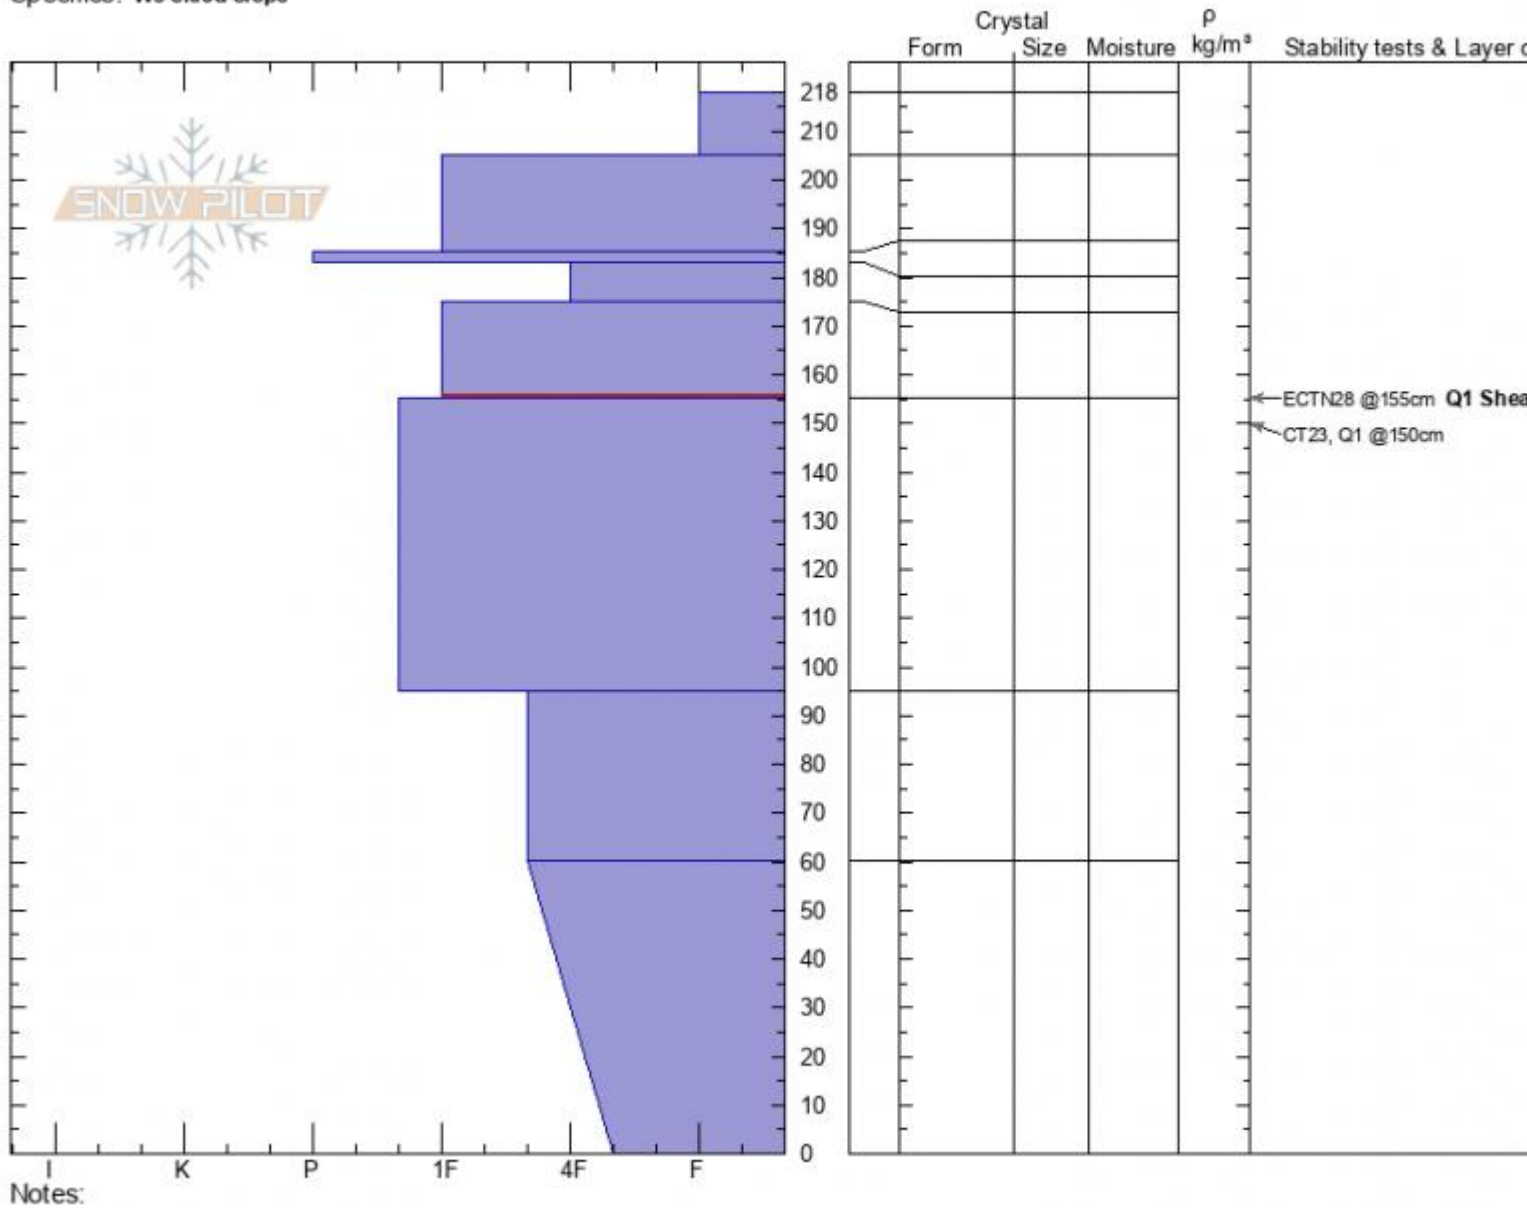

Dudley Creek  
 Madison Range-N  
 MT  
 Elevation: 2502 m  
 Aspect: NE  
 Specifics: We skied slope

Erich Schreier  
 03/27/2021 - 7:00pm  
 Co-ord: 45.28594N, -111.28725W  
 Slope Angle: 32°  
 Wind Loading: previous

Stability:  
 Air Temperature: 0°C  
 Sky Cover: CLR  
 Precipitation: NO  
 Wind: S Calm

HS: 218 Layer Notes:  
 175-155cm: Problematic layer

Advisory Region  
 Northern Madison  
 Longitude  
 -111.29W  
 Latitude  
 45.29N