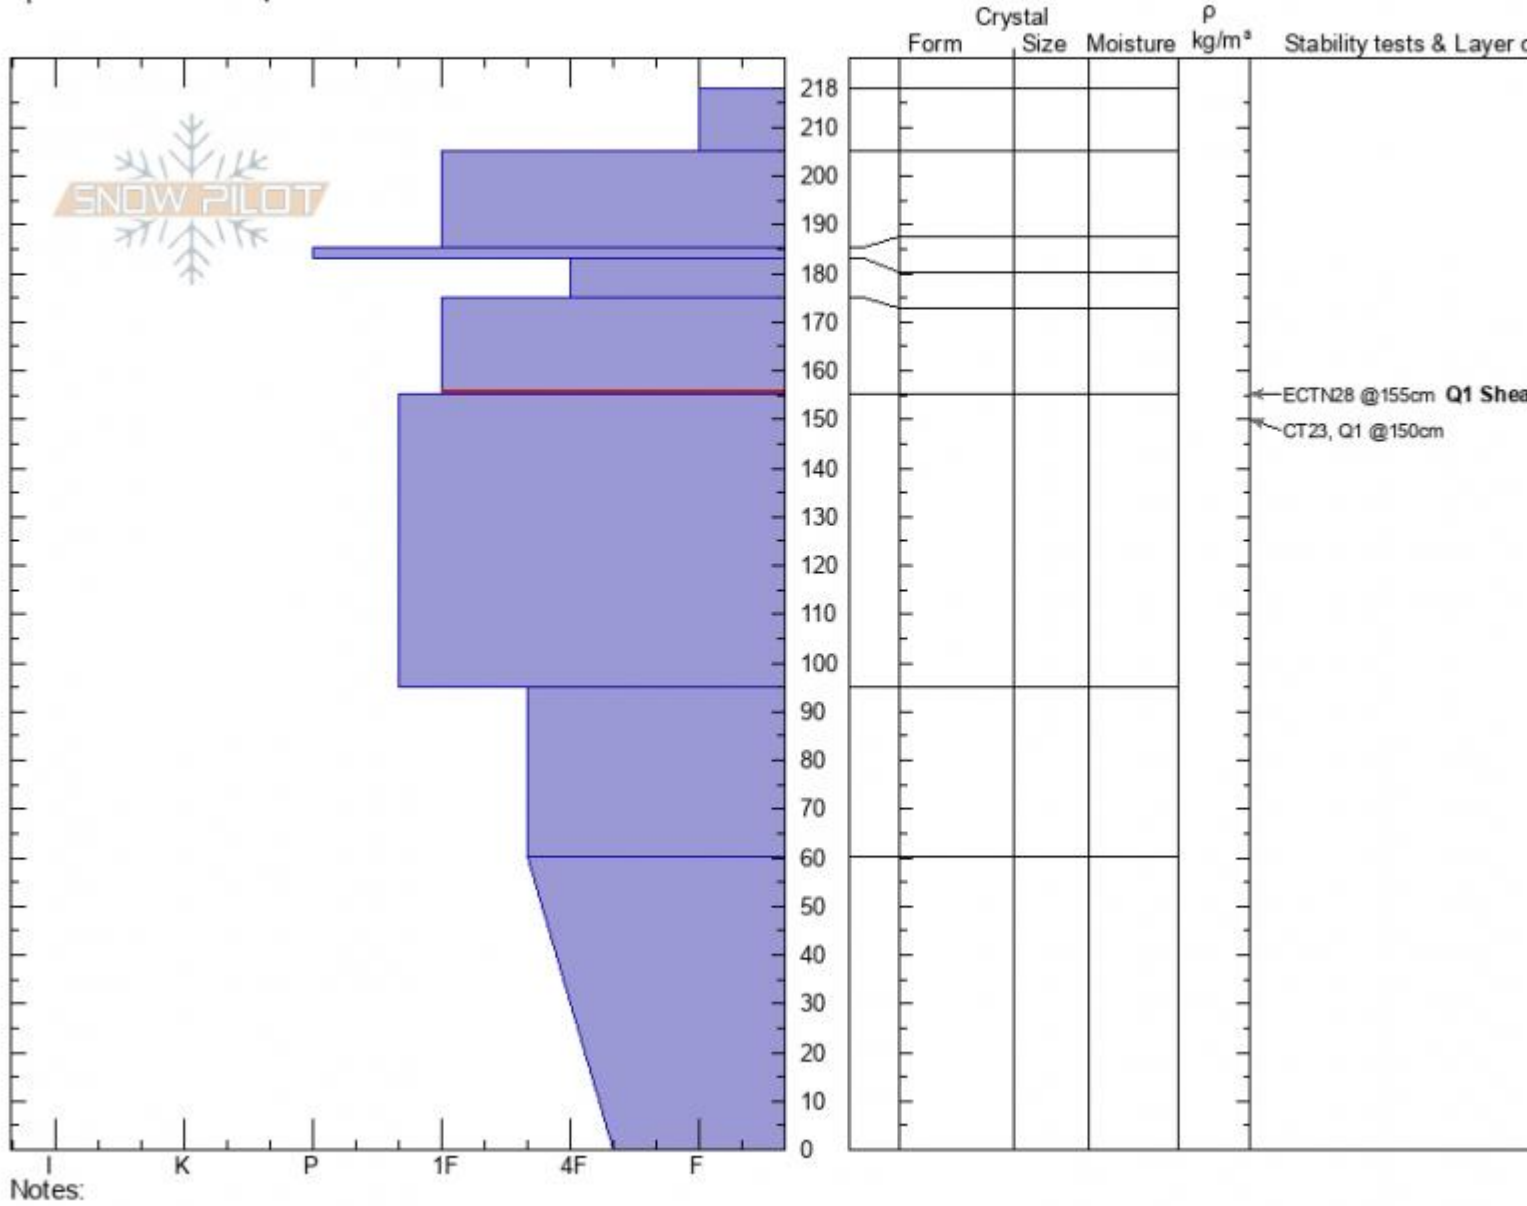

Dudley Creek  
 Madison Range-N  
 MT  
 Elevation: 2502 m  
 Aspect: NE  
 Specifics: We skied slope

Erich Schreier  
 03/27/2021 - 7:00pm  
 Co-ord: 45.28594N, -111.28725W  
 Slope Angle: 32°  
 Wind Loading: previous

Stability:  
 Air Temperature: 0°C  
 Sky Cover: CLR  
 Precipitation: NO  
 Wind: S Calm

HS: 218 Layer Notes:  
 175-155cm: Problematic layer

Advisory Region  
 Northern Madison  
 Longitude  
 -111.29W  
 Latitude  
 45.29N