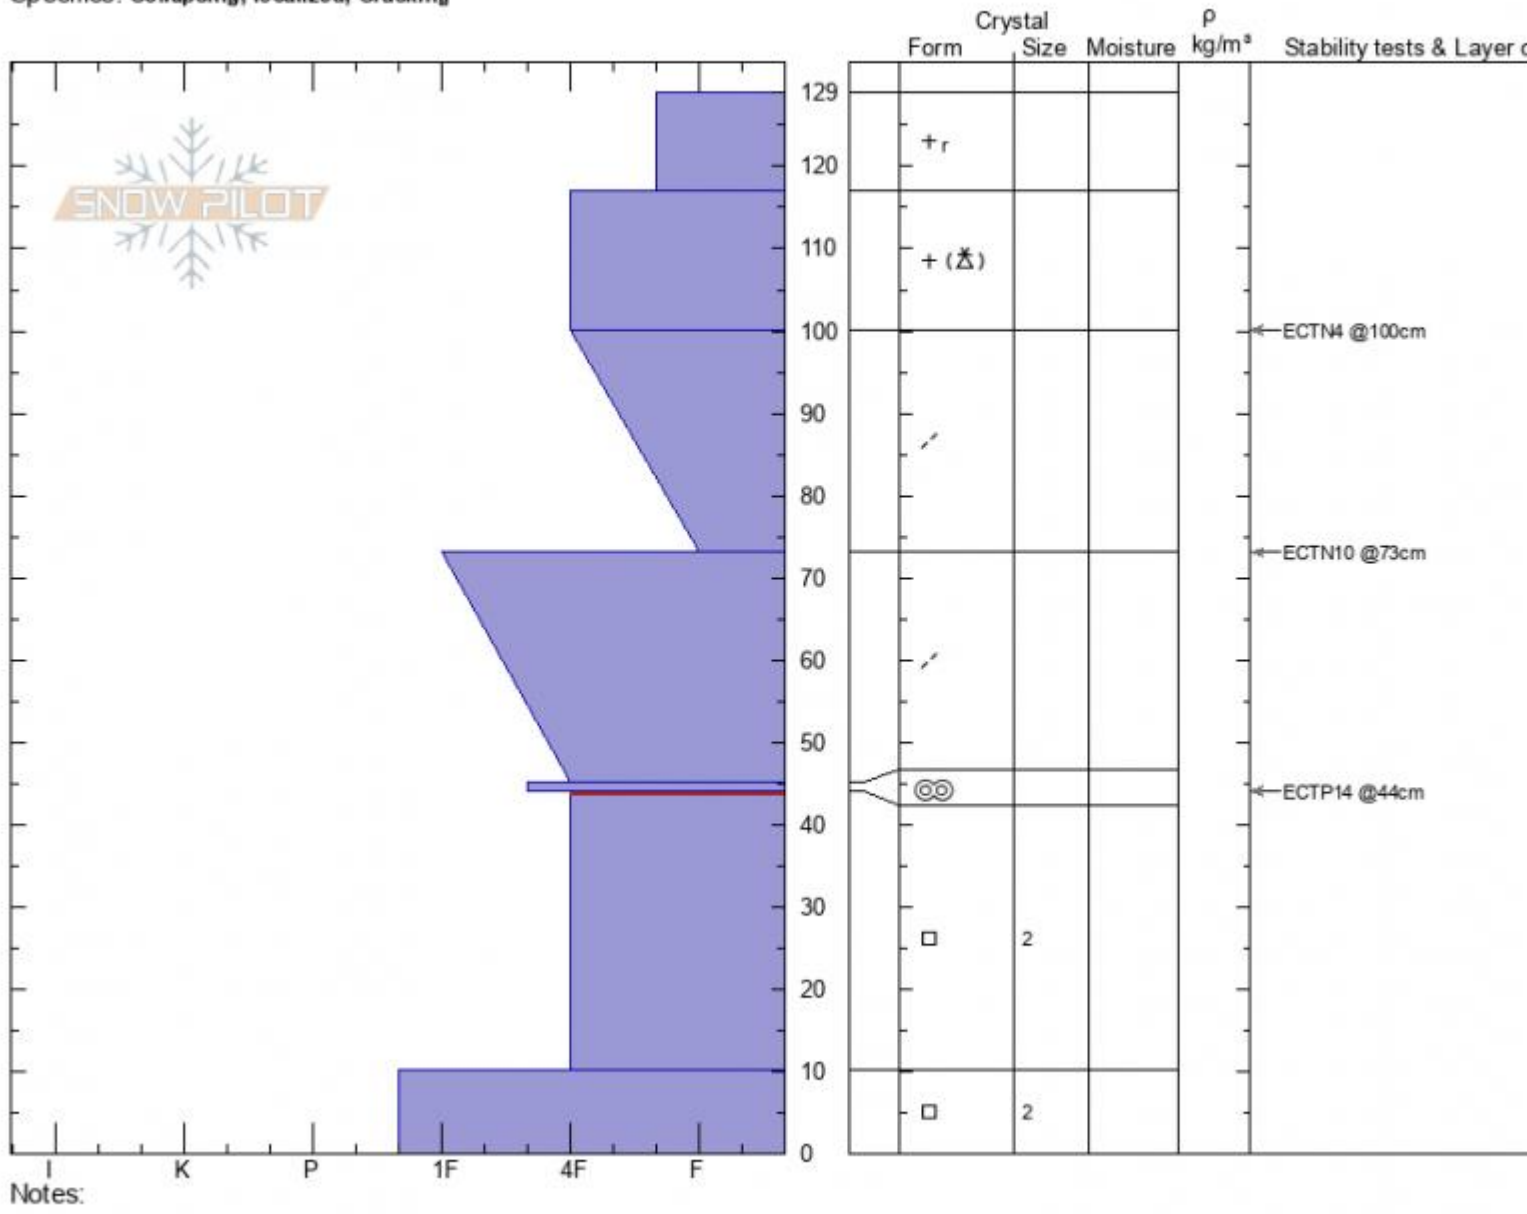

**Lionhead Ridge**  
**Lionhead Range**  
**MT**  
 Elevation: **8706 ft**  
 Aspect: **30°**  
 Specifics: Collapsing, localized; Cracking

**Dave Zinn**  
**12/12/2021 - 1:00pm**  
 Co-ord: **44.70836N, -111.30755W**  
 Slope Angle: **25°**  
 Wind Loading: **yes**

Stability: **Poor**  
 Air Temperature:  
 Sky Cover: **OVC**  
 Precipitation: **S-1**  
 Wind: **SW Strong**

HS: **129** Layer Notes:  
 PF: **100** 44-10cm: Problematic layer  
 PS: **15**

Advisory Region  
 Lionhead Range  
 Longitude  
 -111.32W  
 Latitude  
 44.71N  
**Avalanche Details: [Collapse/ Cracking Lionhead Ridge](#)**  
 Lionhead Range, 2021-12-12