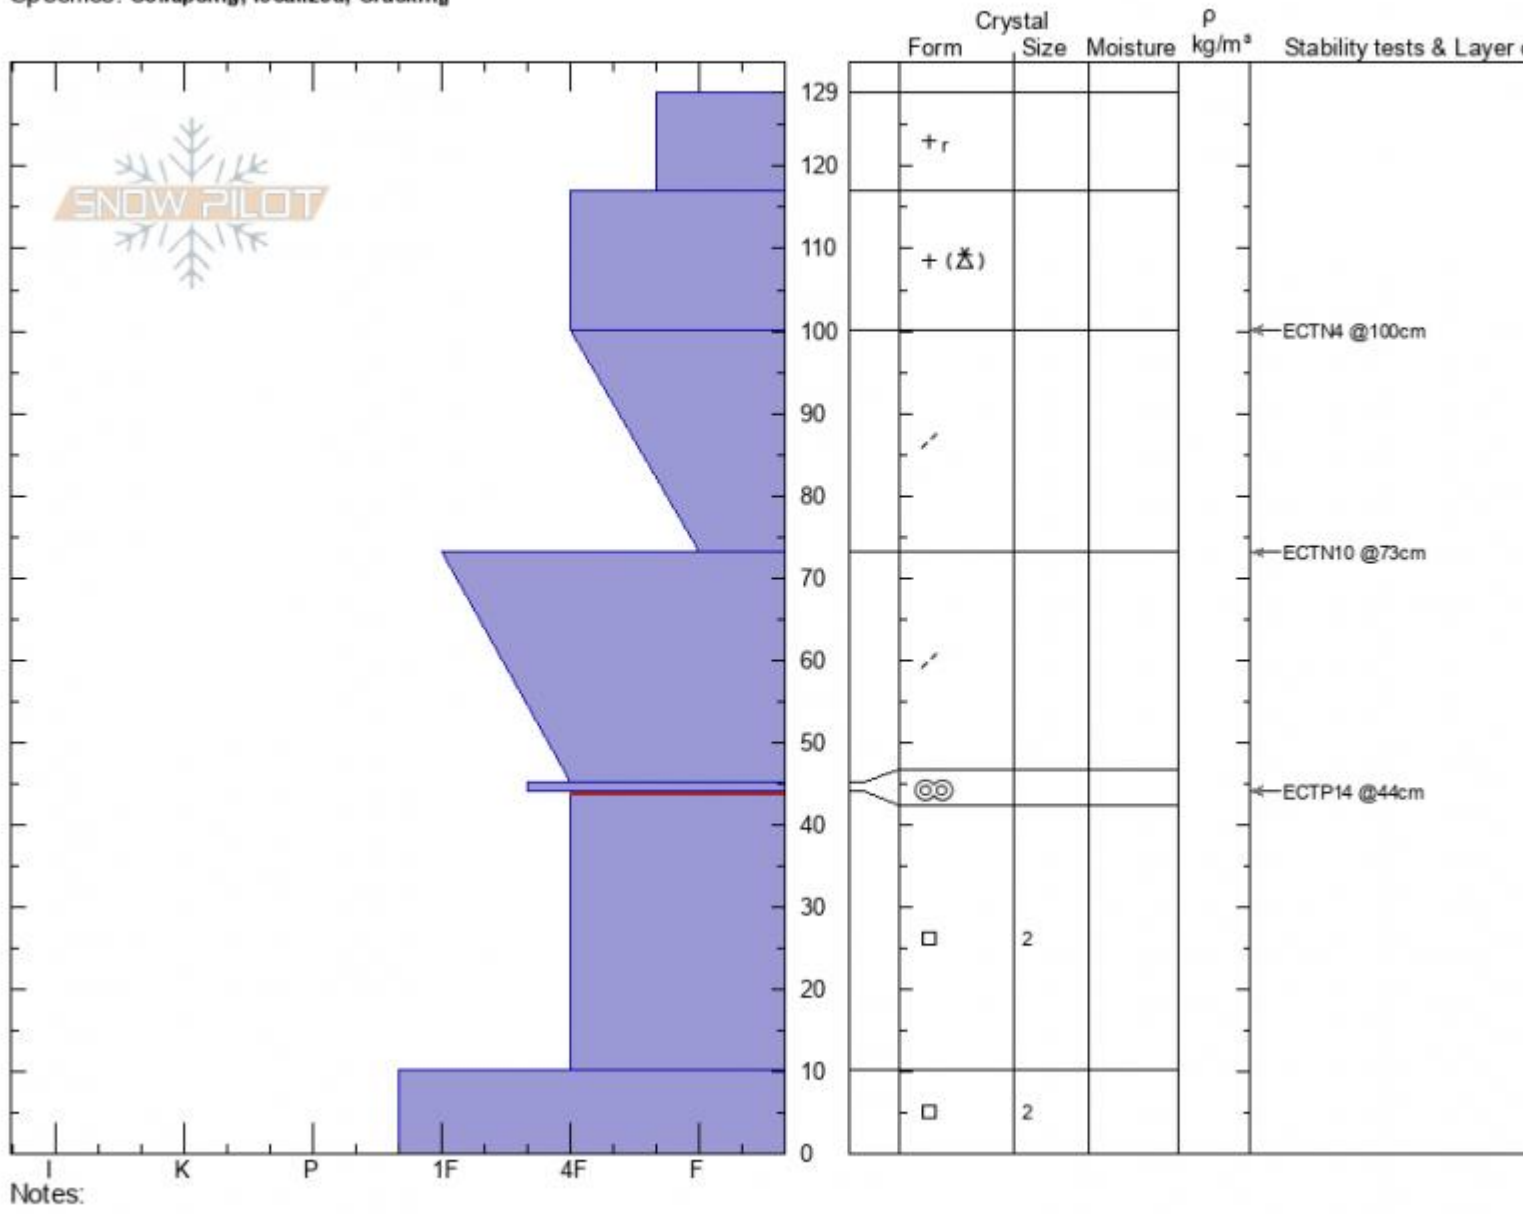

Lionhead Ridge
Lionhead Range
MT
 Elevation: **8706 ft**
 Aspect: **30°**
 Specifics: Collapsing, localized; Cracking

Dave Zinn
12/12/2021 - 1:00pm
 Co-ord: **44.70836N, -111.30755W**
 Slope Angle: **25°**
 Wind Loading: **yes**

Stability: **Poor**
 Air Temperature:
 Sky Cover: **OVC**
 Precipitation: **S-1**
 Wind: **SW Strong**

HS: **129** Layer Notes:
 PF: **100** 44-10cm: Problematic layer
 PS: **15**

Advisory Region
 Lionhead Range
 Longitude
 -111.32W
 Latitude
 44.71N
Avalanche Details: [Collapse/ Cracking Lionhead Ridge](#)
 Lionhead Range, 2021-12-12