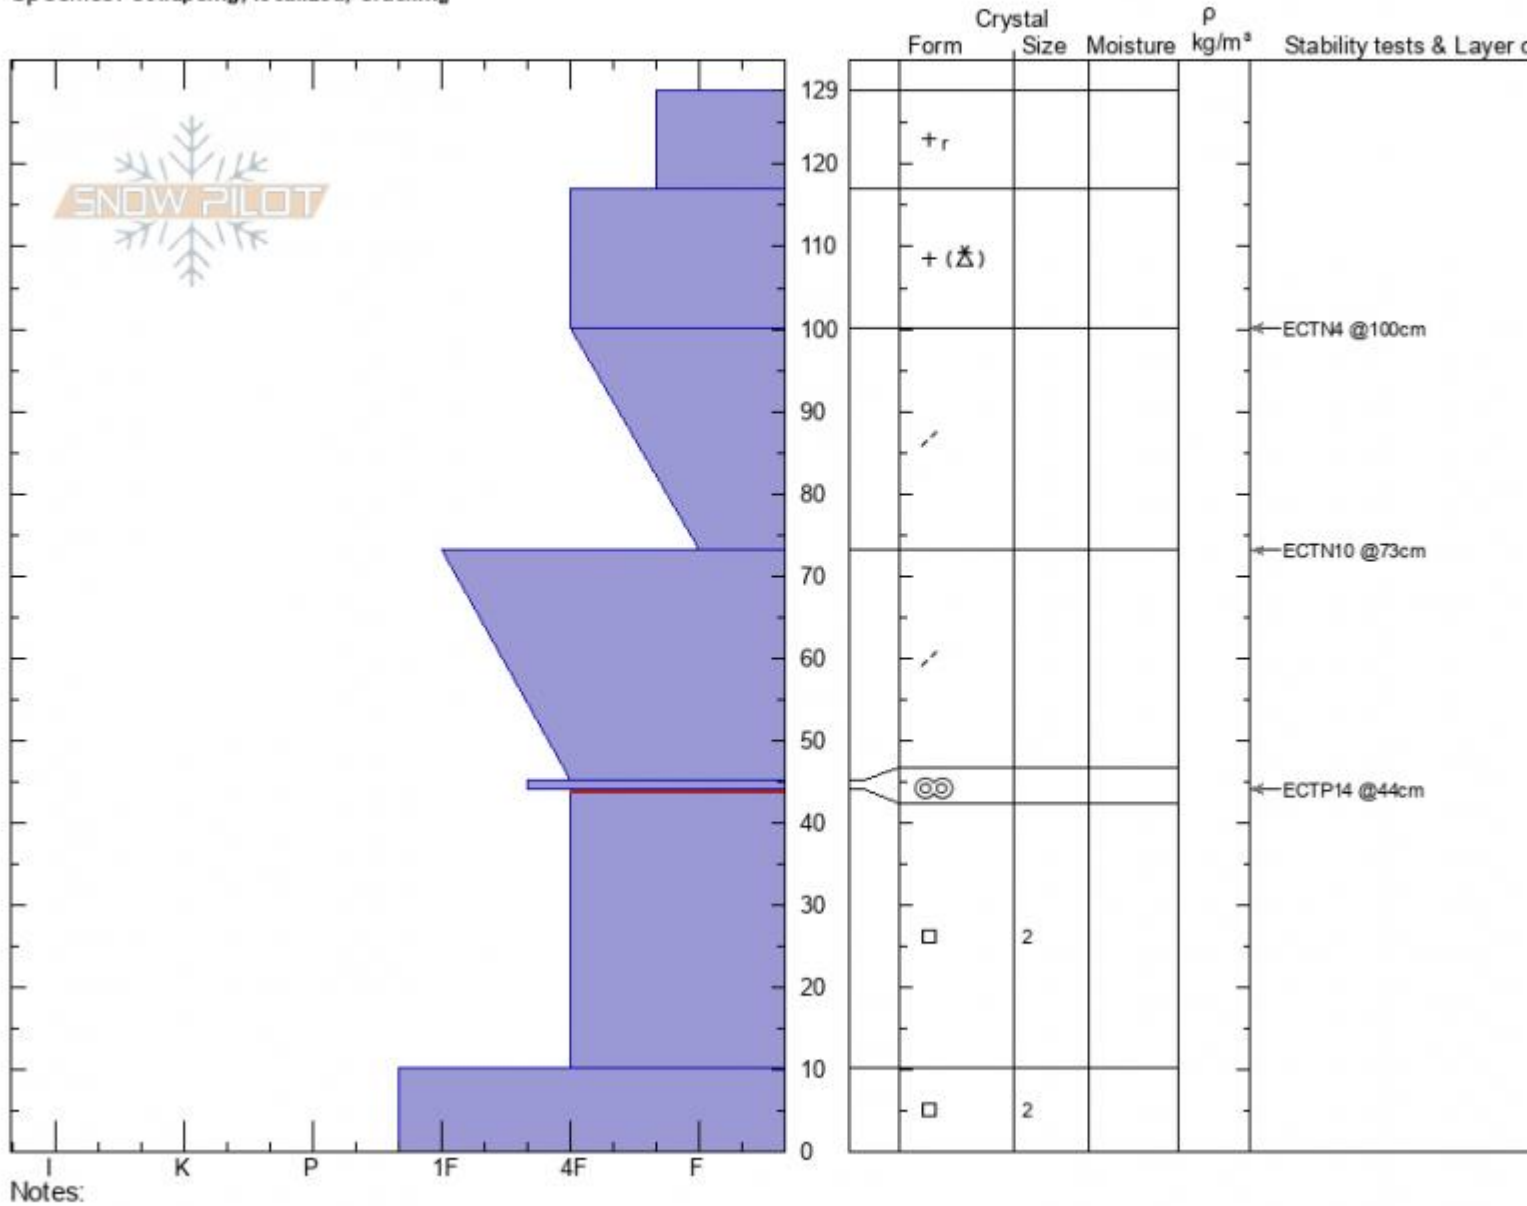

**Lionhead Ridge**  
**Lionhead Range**  
**MT**  
 Elevation: **8706 ft**  
 Aspect: **30°**  
 Specifics: Collapsing, localized; Cracking

**Dave Zinn**  
**12/12/2021 - 1:00pm**  
 Co-ord: **44.70836N, -111.30755W**  
 Slope Angle: **25°**  
 Wind Loading: **yes**

Stability: **Poor**  
 Air Temperature:  
 Sky Cover: **OVC**  
 Precipitation: **S-1**  
 Wind: **SW Strong**

HS: **129** Layer Notes:  
 PF: **100** 44-10cm: Problematic layer  
 PS: **15**

Advisory Region  
 Lionhead Range  
 Longitude  
 -111.32W  
 Latitude  
 44.71N  
**Avalanche Details: [Collapse/ Cracking Lionhead Ridge](#)**  
 Lionhead Range, 2021-12-12