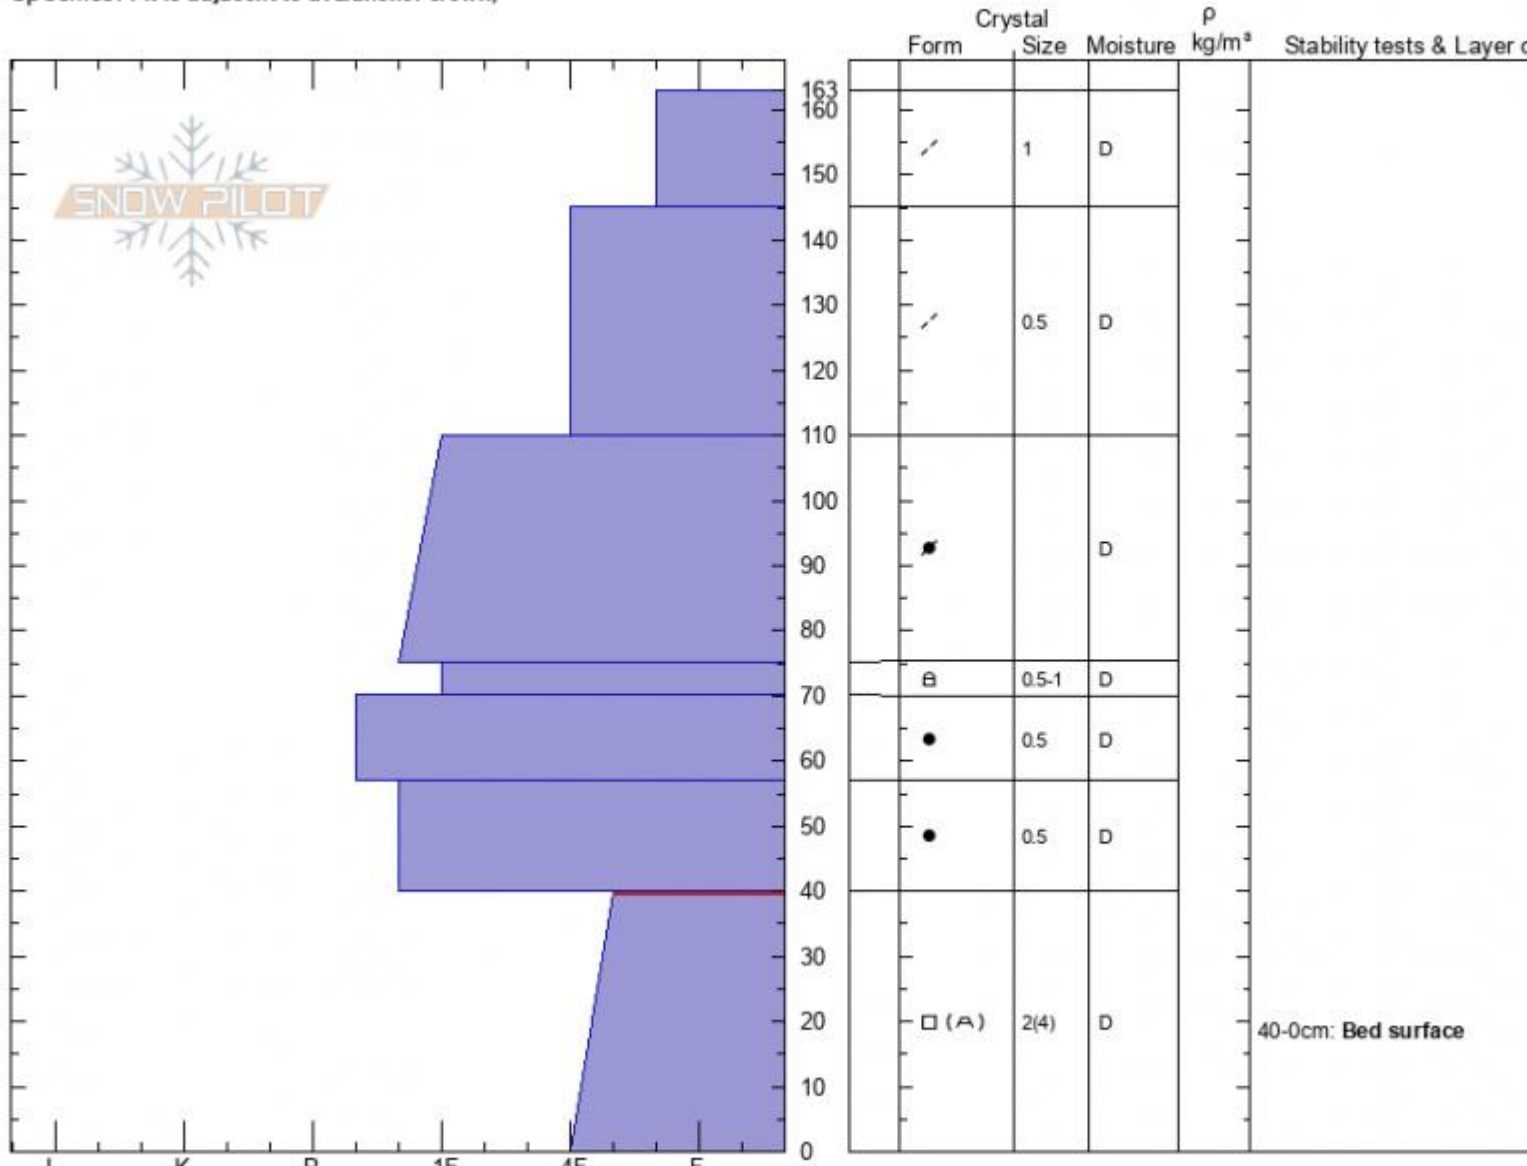

Scotch Bonnet Crown
 Beartooths
 MT
 Elevation: 10000 ft
 Aspect: 130°
 Specifics: Pit is adjacent to avalanche: crown;

Doug Chabot-Admin
 12/28/2021 - 9:55am
 Co-ord: 45.07147N, -109.94407W
 Slope Angle: 33°
 Wind Loading: previous

Stability: **Poor**
 Air Temperature: **-23°C**
 Sky Cover: **OVC**
 Precipitation: **NO**
 Wind: **SW Moderate**

HS:163
 Layer Notes:
 40-0cm: **Bed surface**
 40-0cm: **Problematic layer**

Notes: This pit was dug in the crown of the avalanche that killed 2 snowmobilers on December 27, 2021.

Advisory Region
 Cooke City
 Longitude
 -109.95W
 Latitude
 45.06N

Avalanche Details: [Double Avalanche Fatality, Scotch Bonnet Mountain](#)
 Cooke City, 2021-12-29