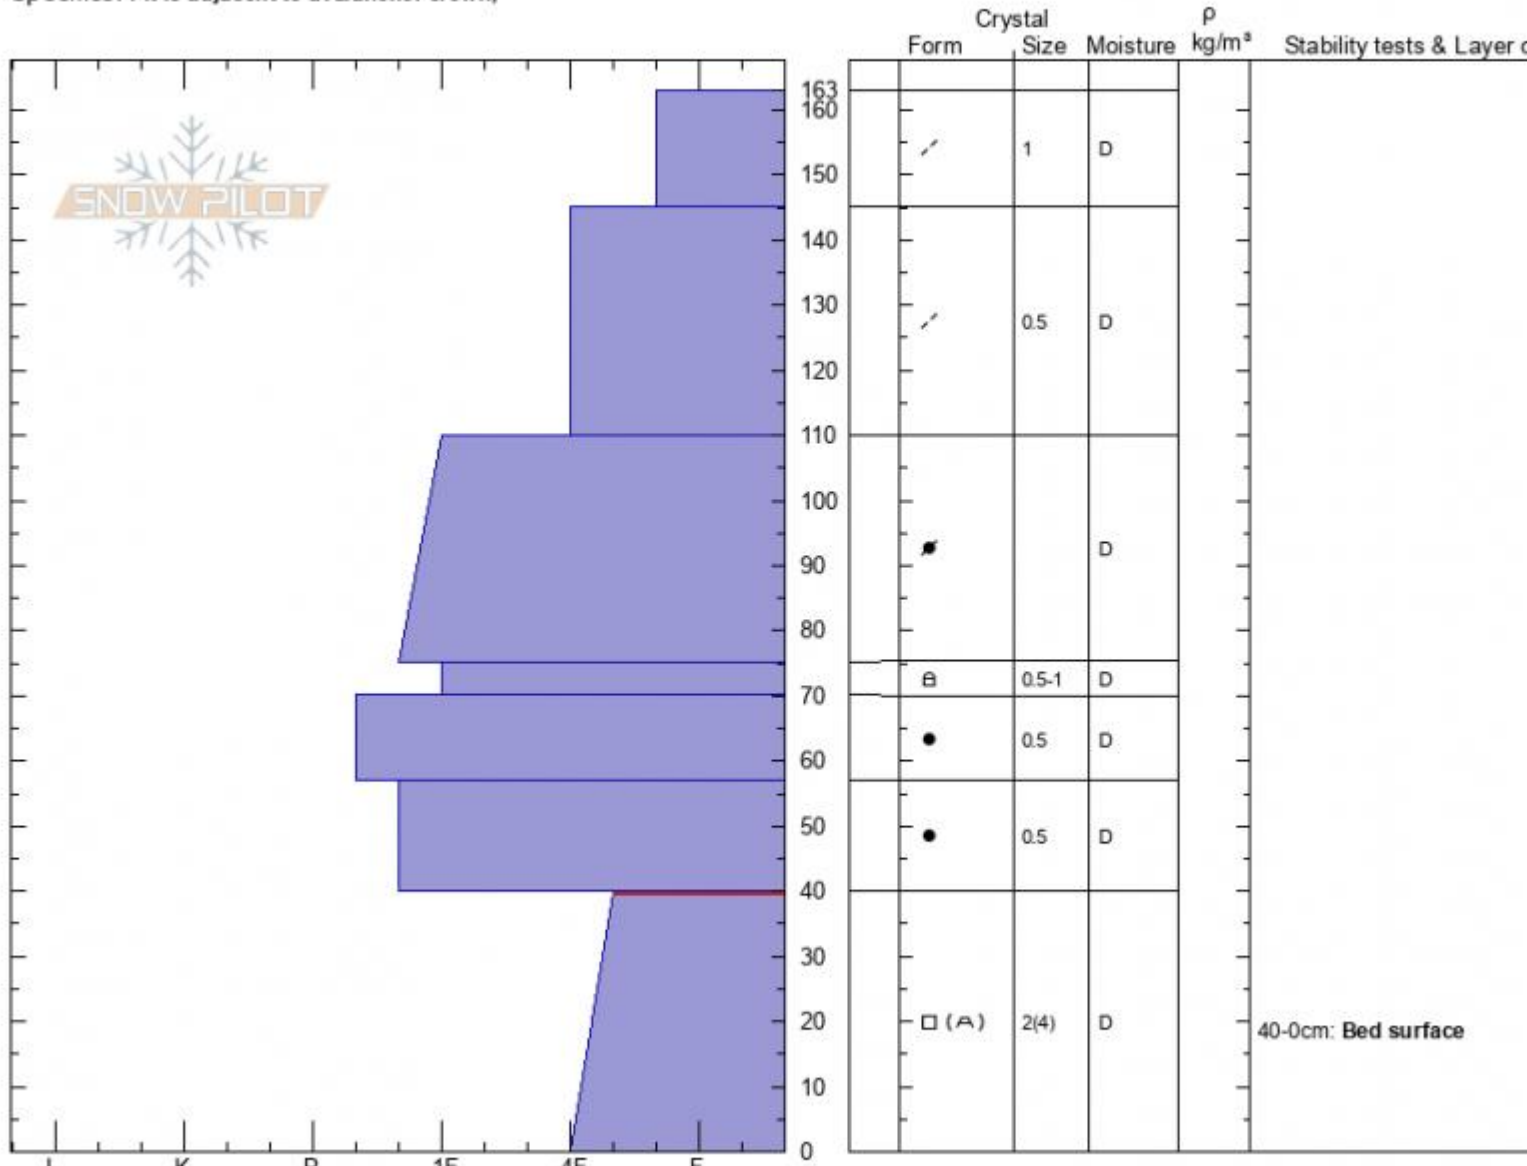

**Scotch Bonnet Crown**  
**Beartooths**  
**MT**  
 Elevation: **10000 ft**  
 Aspect: **130°**  
 Specifics: Pit is adjacent to avalanche: crown;

**Doug Chabot-Admin**  
**12/28/2021 - 9:55am**  
 Co-ord: **45.07147N, -109.94407W**  
 Slope Angle: **33°**  
 Wind Loading: **previous**

Stability: **Poor**  
 Air Temperature: **-23°C**  
 Sky Cover: **OVC**  
 Precipitation: **NO**  
 Wind: **SW Moderate**

**HS:163** Layer Notes:  
 40-0cm: **Bed surface**  
 40-0cm: **Problematic layer**

Notes: This pit was dug in the crown of the avalanche that killed 2 snowmobilers on December 27, 2021.

Advisory Region  
 Cooke City  
 Longitude  
 -109.95W  
 Latitude  
 45.06N

**Avalanche Details:** [Double Avalanche Fatality, Scotch Bonnet Mountain](#)  
 Cooke City, 2021-12-29