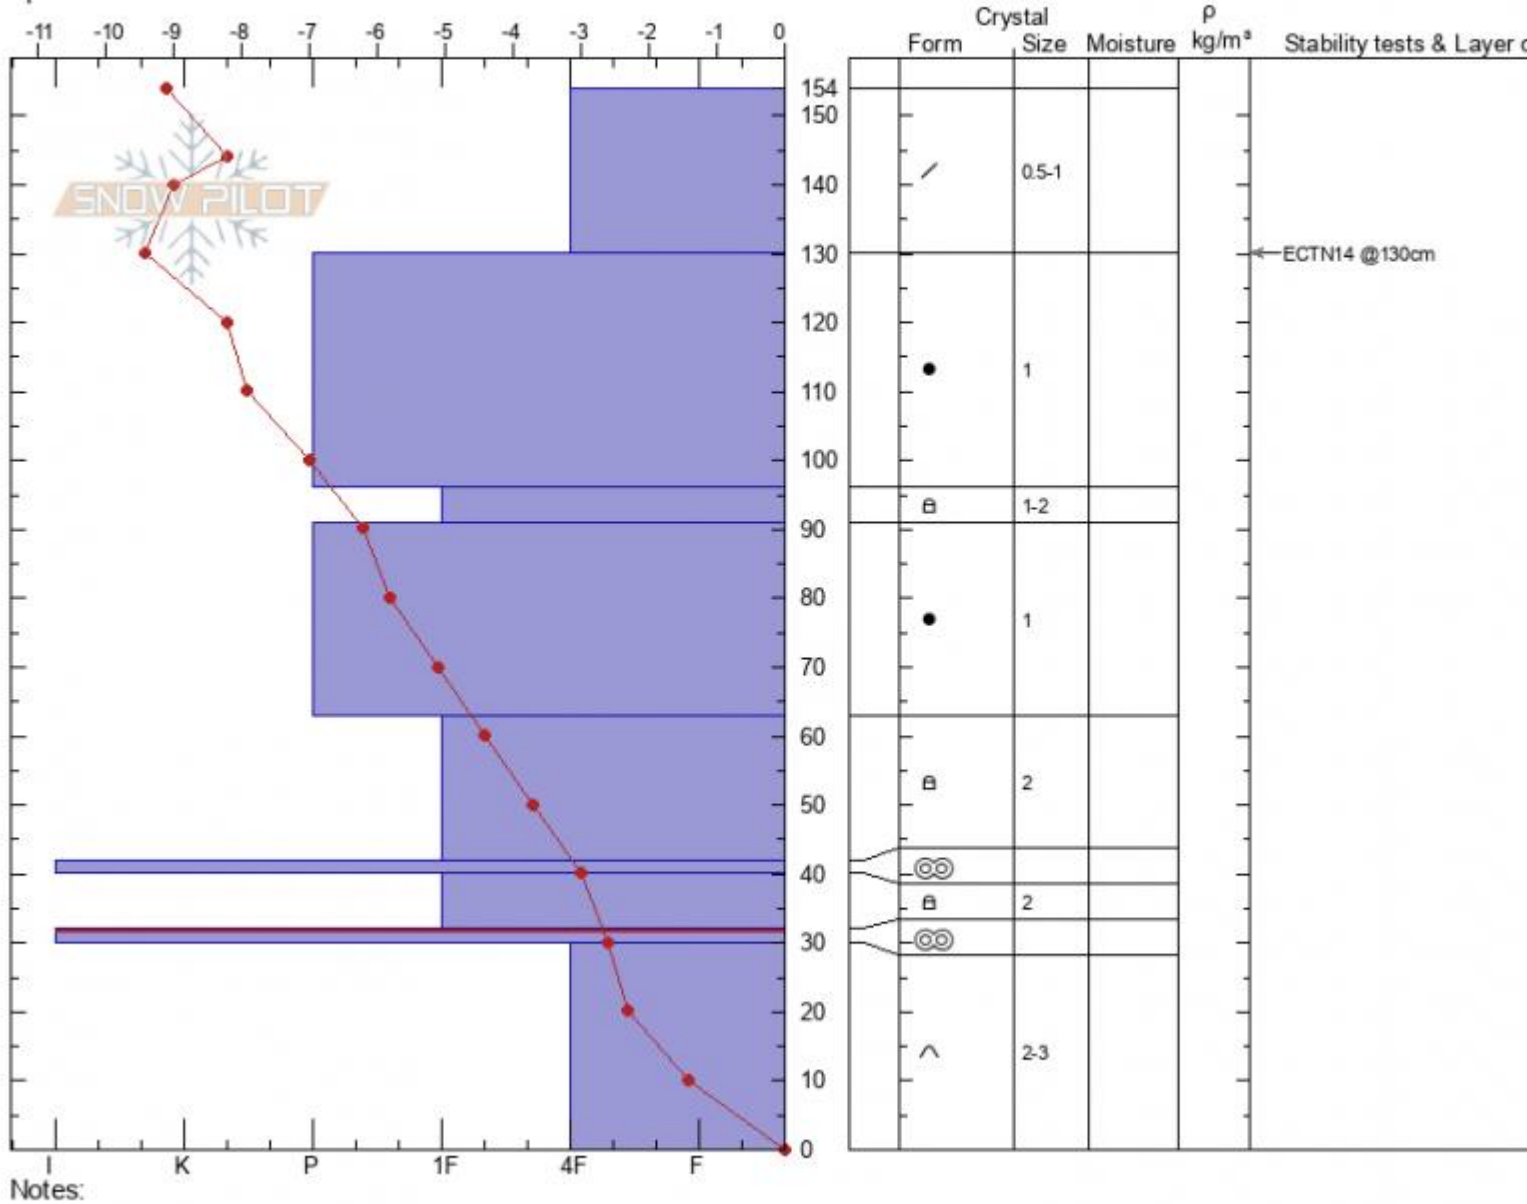

Blackmore shoulder
Gallatin Range-N
MT
 Elevation: **9560 ft**
 Aspect: **145°**
 Specifics:

Nelson VanTassel
01/10/2022 - 2:55pm
 Co-ord: **45.44719N, -110.99982W**
 Slope Angle: **20°**
 Wind Loading: **previous**

Stability:
 Air Temperature: **-1.3°C**
 Sky Cover: **SCT**
 Precipitation: **NO**
 Wind: **NW Calm**

HS: **154** Layer Notes:
 PF: **35** 32-30cm: **Problematic layer**
 PS: **10**

Advisory Region
 Northern Gallatin
 Longitude
 -111.00W
 Latitude
 45.44N
 Northern Gallatin, 2022-01-12