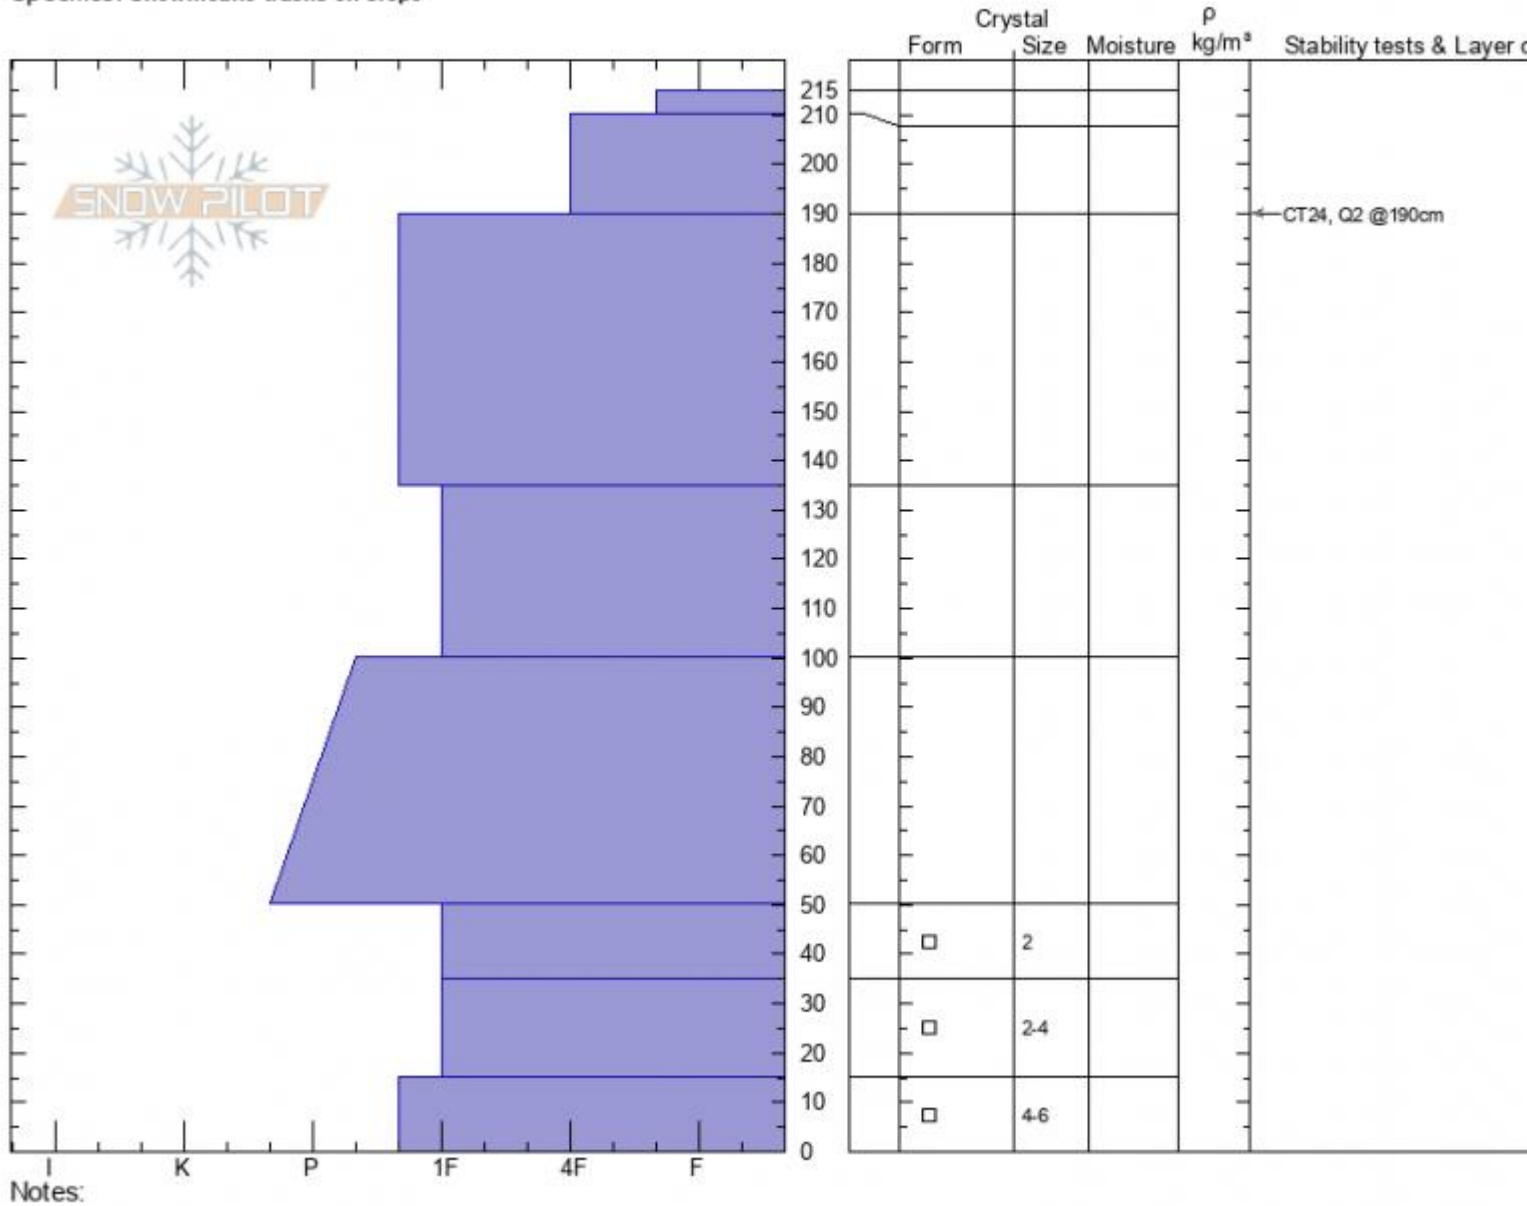

Sawtelle Peak - East
Centennial Range
ID
 Elevation: **9000 ft**
 Aspect: **75°**
 Specifics: **Snowmobile tracks on slope**

Ian Hoyer
01/12/2022 - 11:00am
 Co-ord: **44.55332N, -111.44514W**
 Slope Angle: **20°**
 Wind Loading: **previous**

Stability: **Very Good**
 Air Temperature:
 Sky Cover: **OVC**
 Precipitation: **NO**
 Wind: **Calm**

HS:215 Layer Notes:
PF:25 35-15cm: **Problematic layer**

Advisory Region
 Island Park
 Longitude
 -111.44W
 Latitude
 44.56N
 Island Park, 2022-01-15