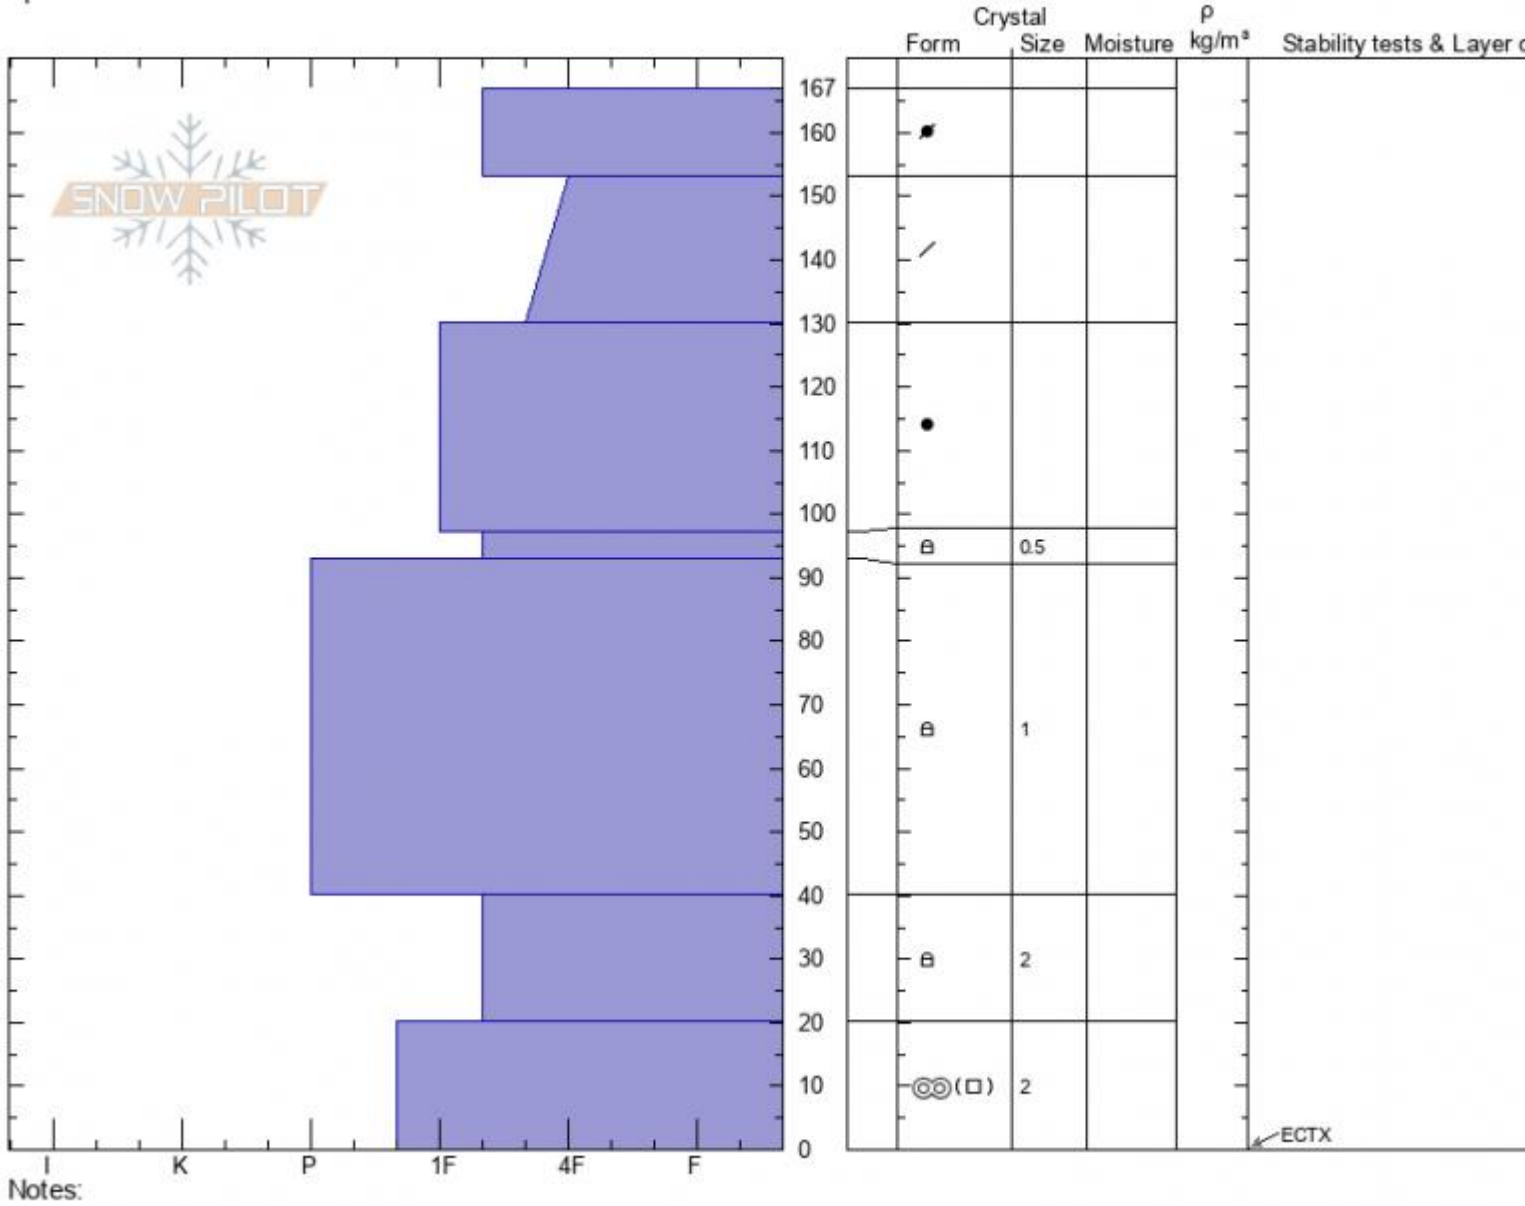

**McAtee Basin**  
**Madison Range-N**  
**MT**  
 Elevation: **9200 ft**  
 Aspect: **125°**  
 Specifics:

**Ian Hoyer**  
**01/13/2022 - 12:00pm**  
 Co-ord: **45.18340N, -111.44251W**  
 Slope Angle: **27°**  
 Wind Loading: **no**

Stability: **Good**  
 Air Temperature:  
 Sky Cover: **OVC**  
 Precipitation: **NO**  
 Wind: **Calm**

HS: **167**    Layer Notes:  
 40-20cm: **Problematic layer**

Advisory Region  
 Northern Madison  
 Longitude  
 -111.38W  
 Latitude  
 45.17N  
 Northern Madison, 2022-01-15