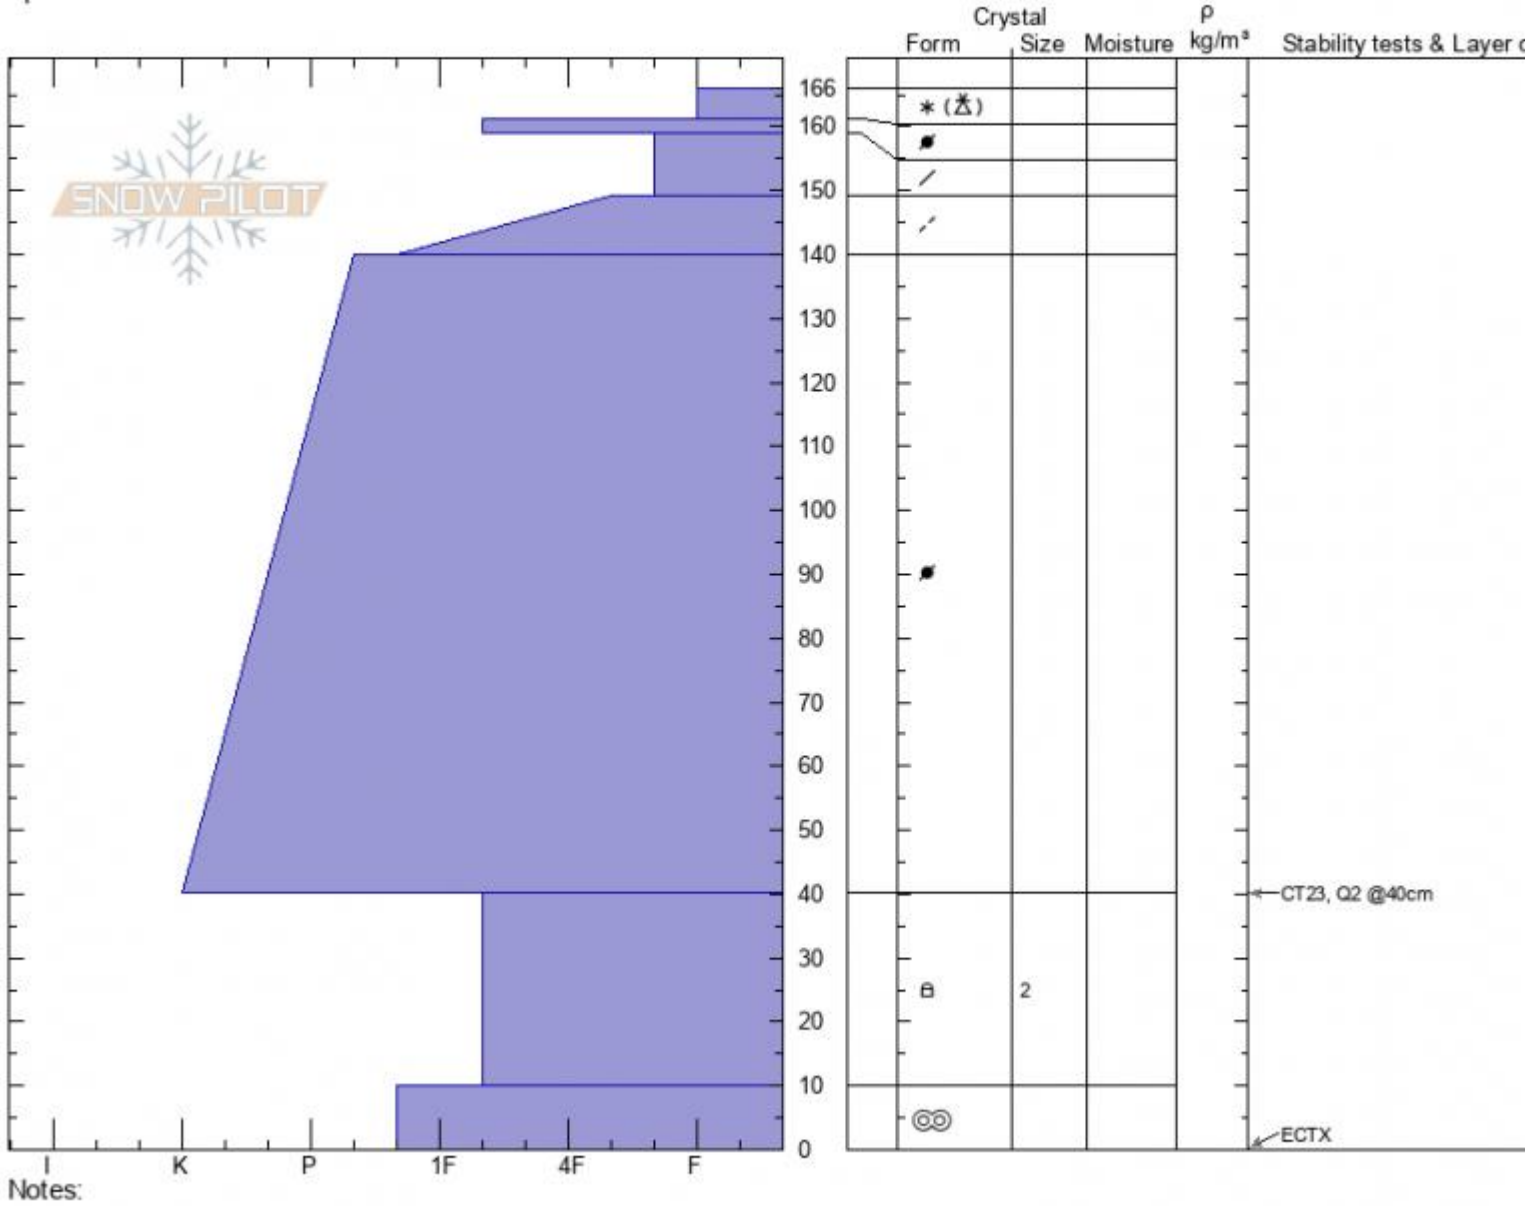

Skyline Ridge
Madison Range-S
MT
 Elevation: **9349 ft**
 Aspect: **95°**
 Specifics:

Alex Marienthal
01/14/2022 - 1:30am
 Co-ord: **44.88833N, -111.18321W**
 Slope Angle: **17°**
 Wind Loading:

Stability: **Good**
 Air Temperature: **-4°C**
 Sky Cover: **CLR**
 Precipitation: **NO**
 Wind: **Calm**

HS: **166** Layer Notes:
 PF: **30** 40-10cm: **Problematic layer**

Advisory Region
 Southern Madison
 Longitude
 -111.23W
 Latitude
 44.92N
 Southern Madison, 2022-01-15