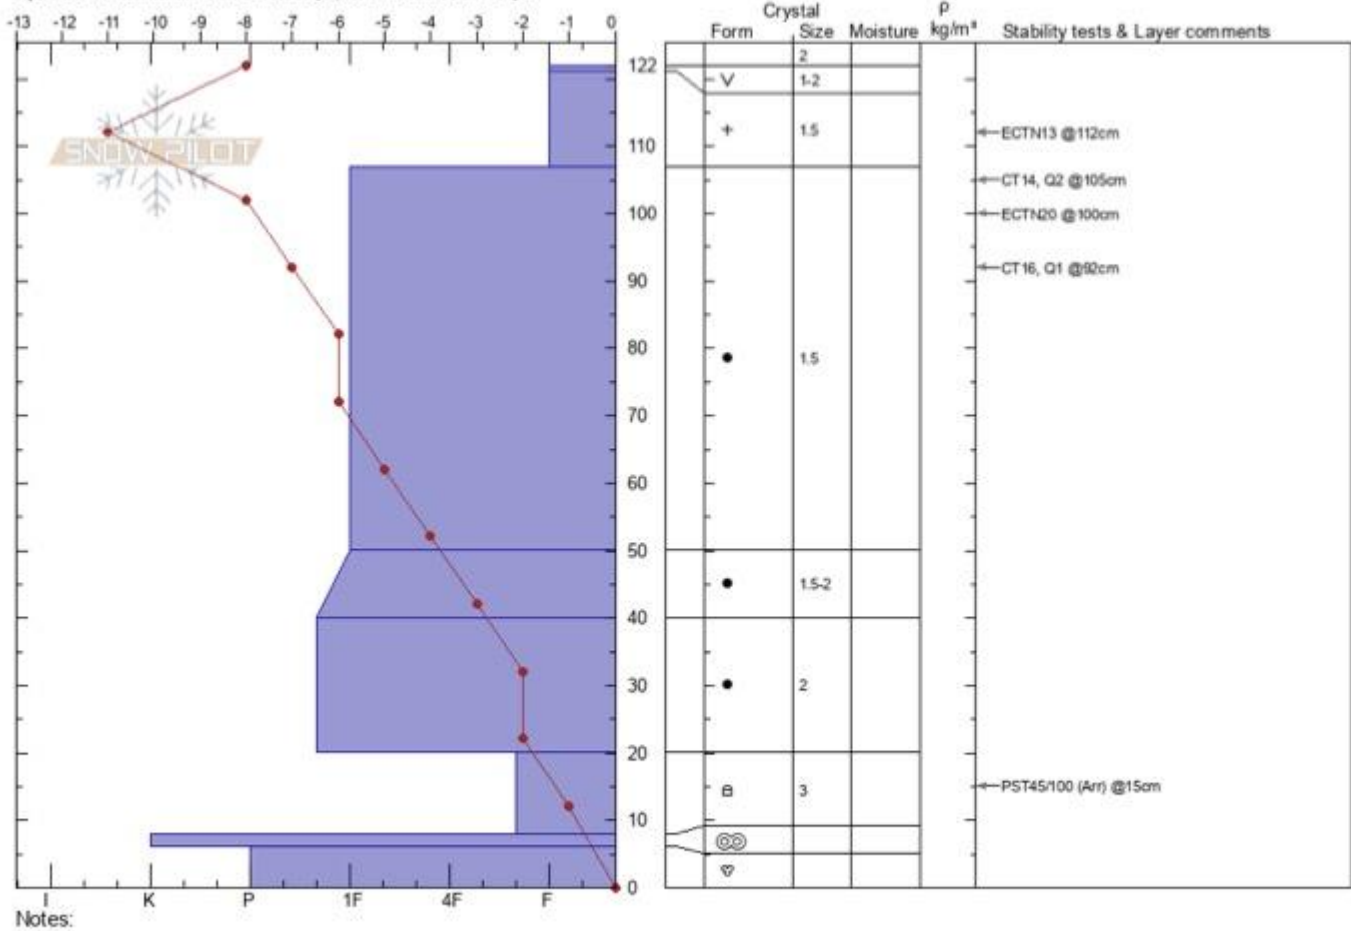

Watkins Creek
Lionhead Range
MT
Elevation: 2619 m
Aspect: 7°

Bret Rasmussen
01/15/2022 - 2:00pm
Co-ord: 44.74000N, -111.34400W
Slope Angle: 15°
Wind Loading: no

Stability: **Very Good**
Air Temperature: -7°C
Sky Cover: **OVC**
Precipitation: **NO**
Wind: **Calm**

HS: 122 Layer Notes:
PF: 15 20-8cm: Problematic layer

Specifics: Snowmobile tracks on slope; We snowmobiled slope

Advisory Region
Lionhead Range
Longitude
-111.33W
Latitude
44.75N
Lionhead Range, 2022-01-16