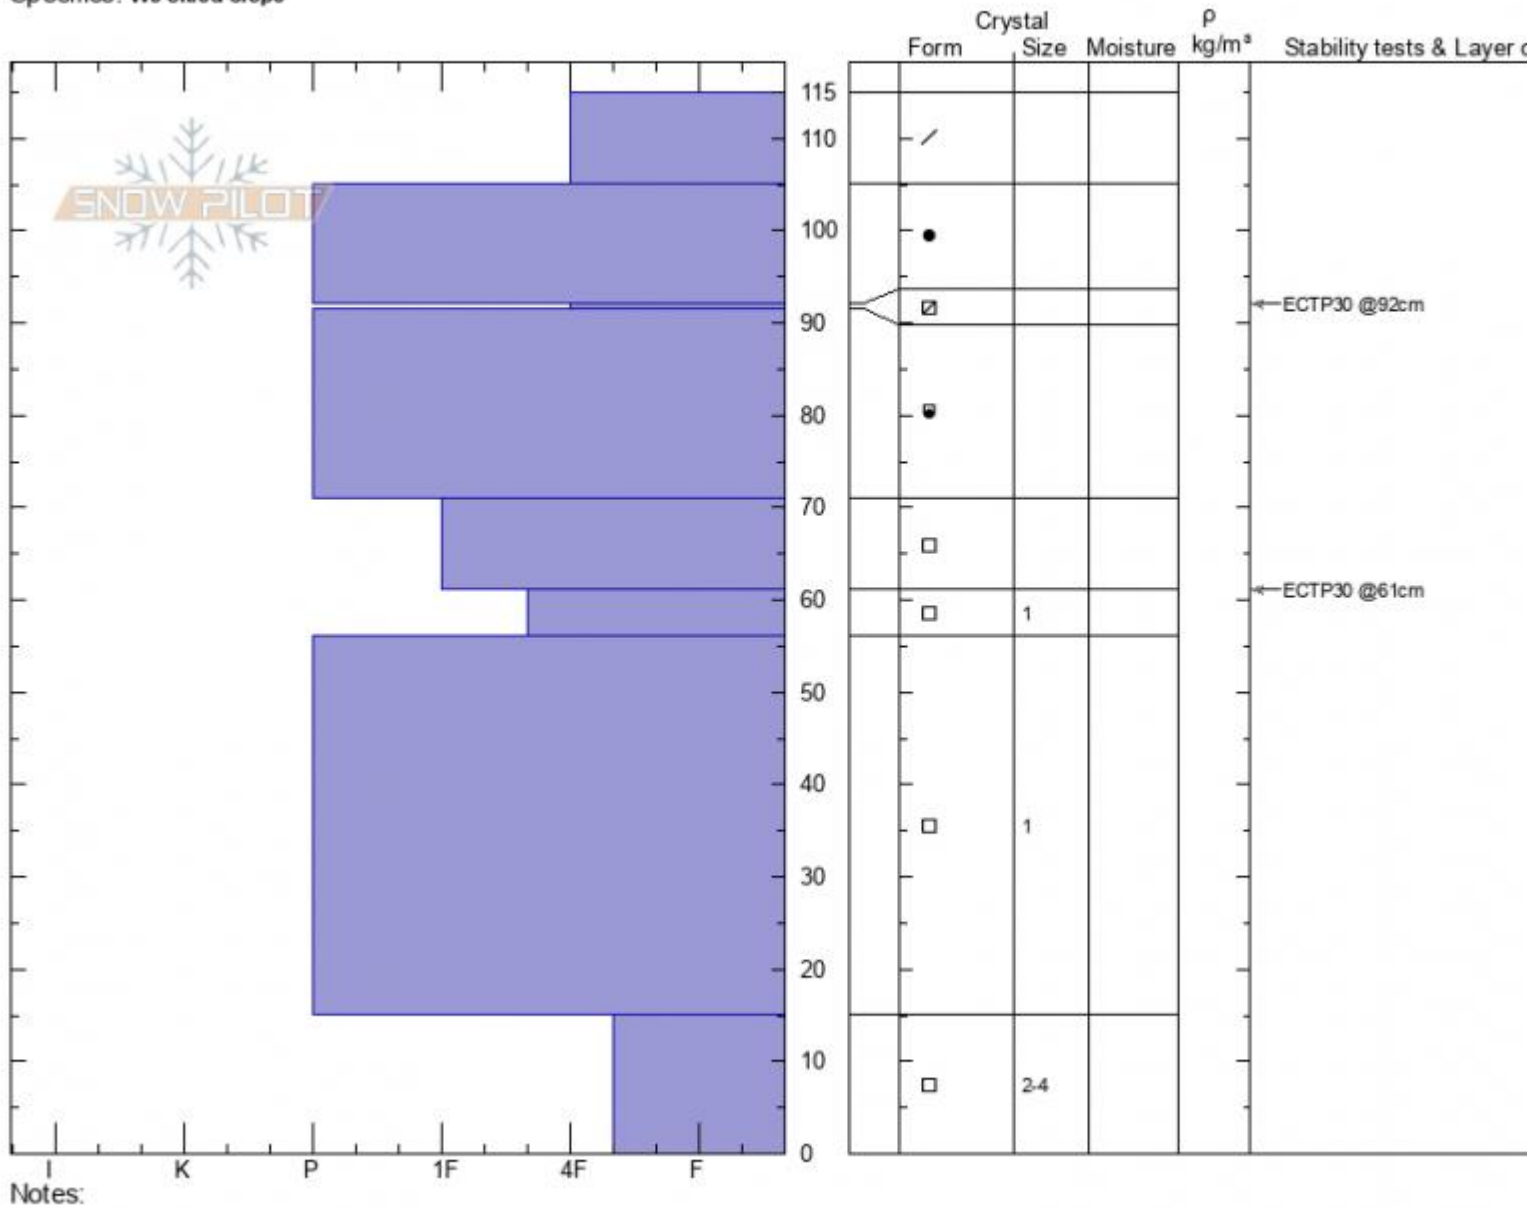

**Flanders**  
**Gallatin Range-N**  
**MT**  
 Elevation: **9900 ft**  
 Aspect: **120°**  
 Specifics: **We skied slope**

**Ian Hoyer**  
**01/18/2022 - 2:00pm**  
 Co-ord: **45.43729N, -110.94429W**  
 Slope Angle: **35°**  
 Wind Loading: **previous**

Stability: **Good**  
 Air Temperature:  
 Sky Cover: **OVC**  
 Precipitation: **S-1**  
 Wind: **W Moderate**

HS: **115** Layer Notes:  
 PF: **5** 61-56cm: **Problematic layer**  
 PS: **0**

Advisory Region  
 Northern Gallatin  
 Longitude  
 -110.93W  
 Latitude  
 45.44N  
 Northern Gallatin, 2022-01-19