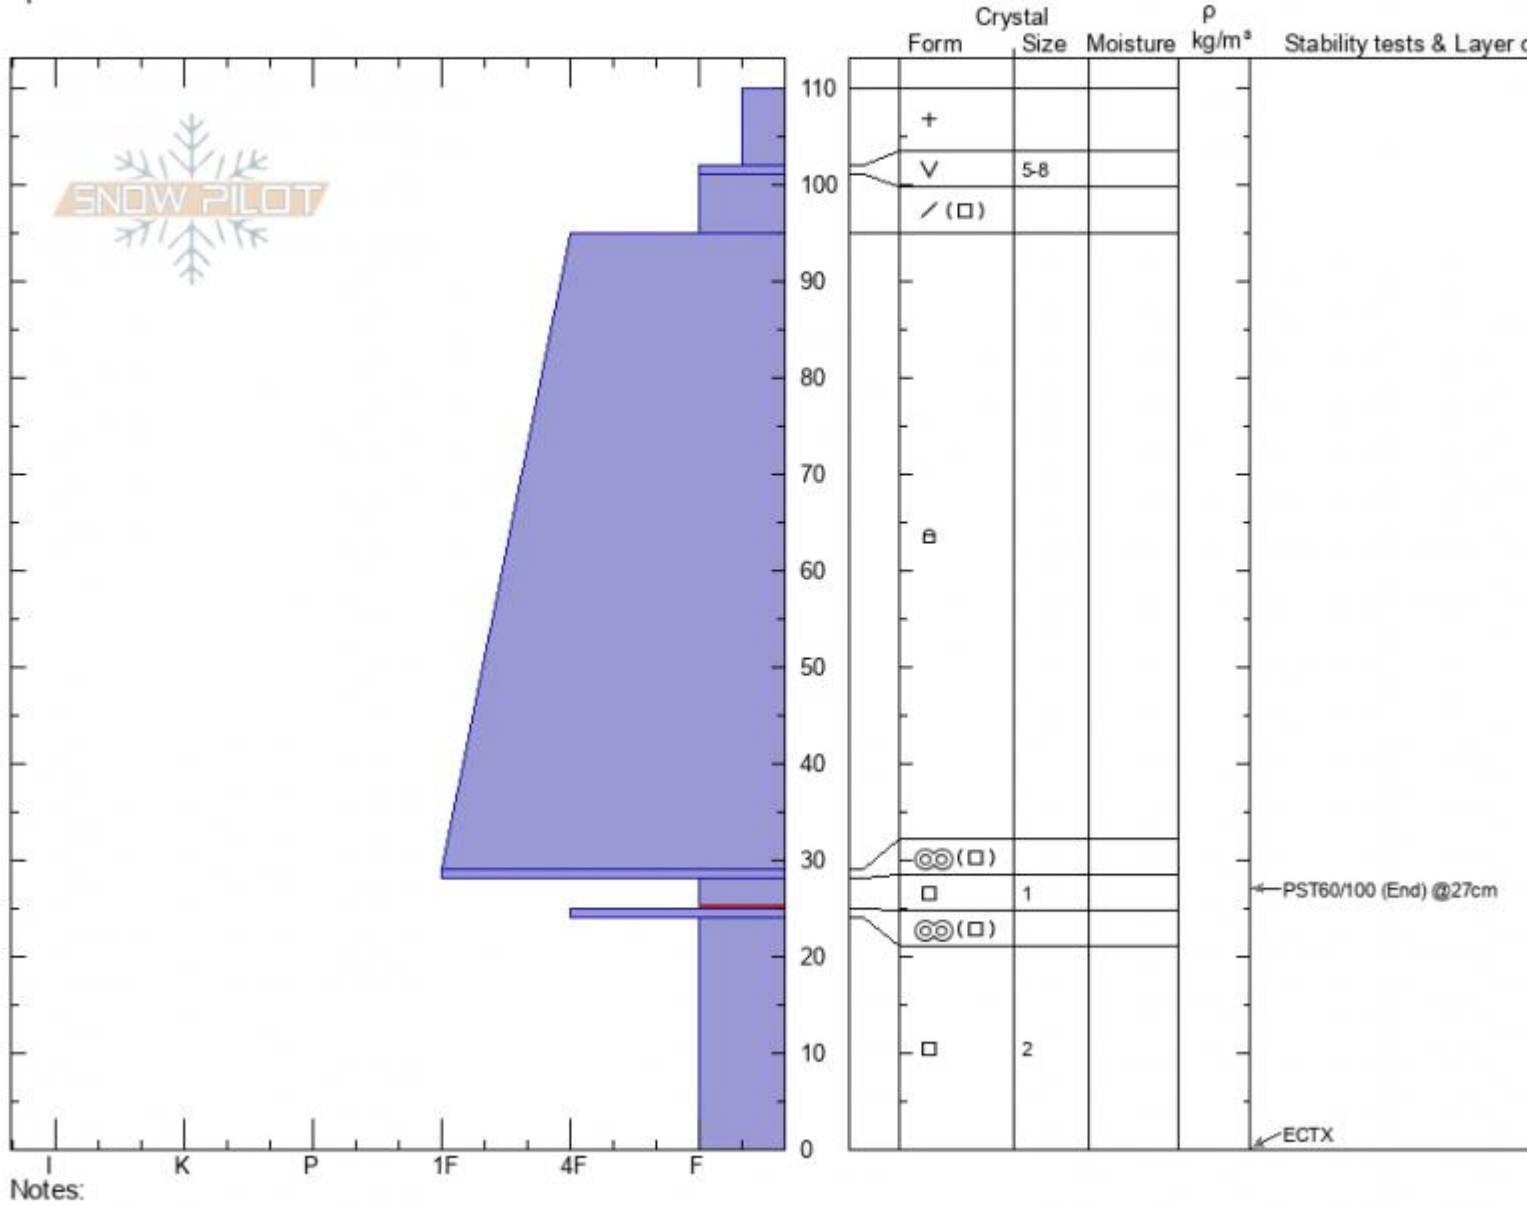

Wilderness Boundary
 Madison Range-S
 MT
 Elevation: 8800 ft
 Aspect: 230°
 Specifics:

Ian Hoyer
 01/19/2022 - 11:30am
 Co-ord: 44.97677N, -111.35962W
 Slope Angle: 25°
 Wind Loading:

Stability: **Very Good**
 Air Temperature:
 Sky Cover: **OVC**
 Precipitation: **S1**
 Wind: **Calm**

HS:110 Layer Notes:
 PF: 25 28-25cm: Problematic layer

Advisory Region
 Southern Madison
 Longitude
 -111.27W
 Latitude
 45.06N
 Southern Madison, 2022-01-19