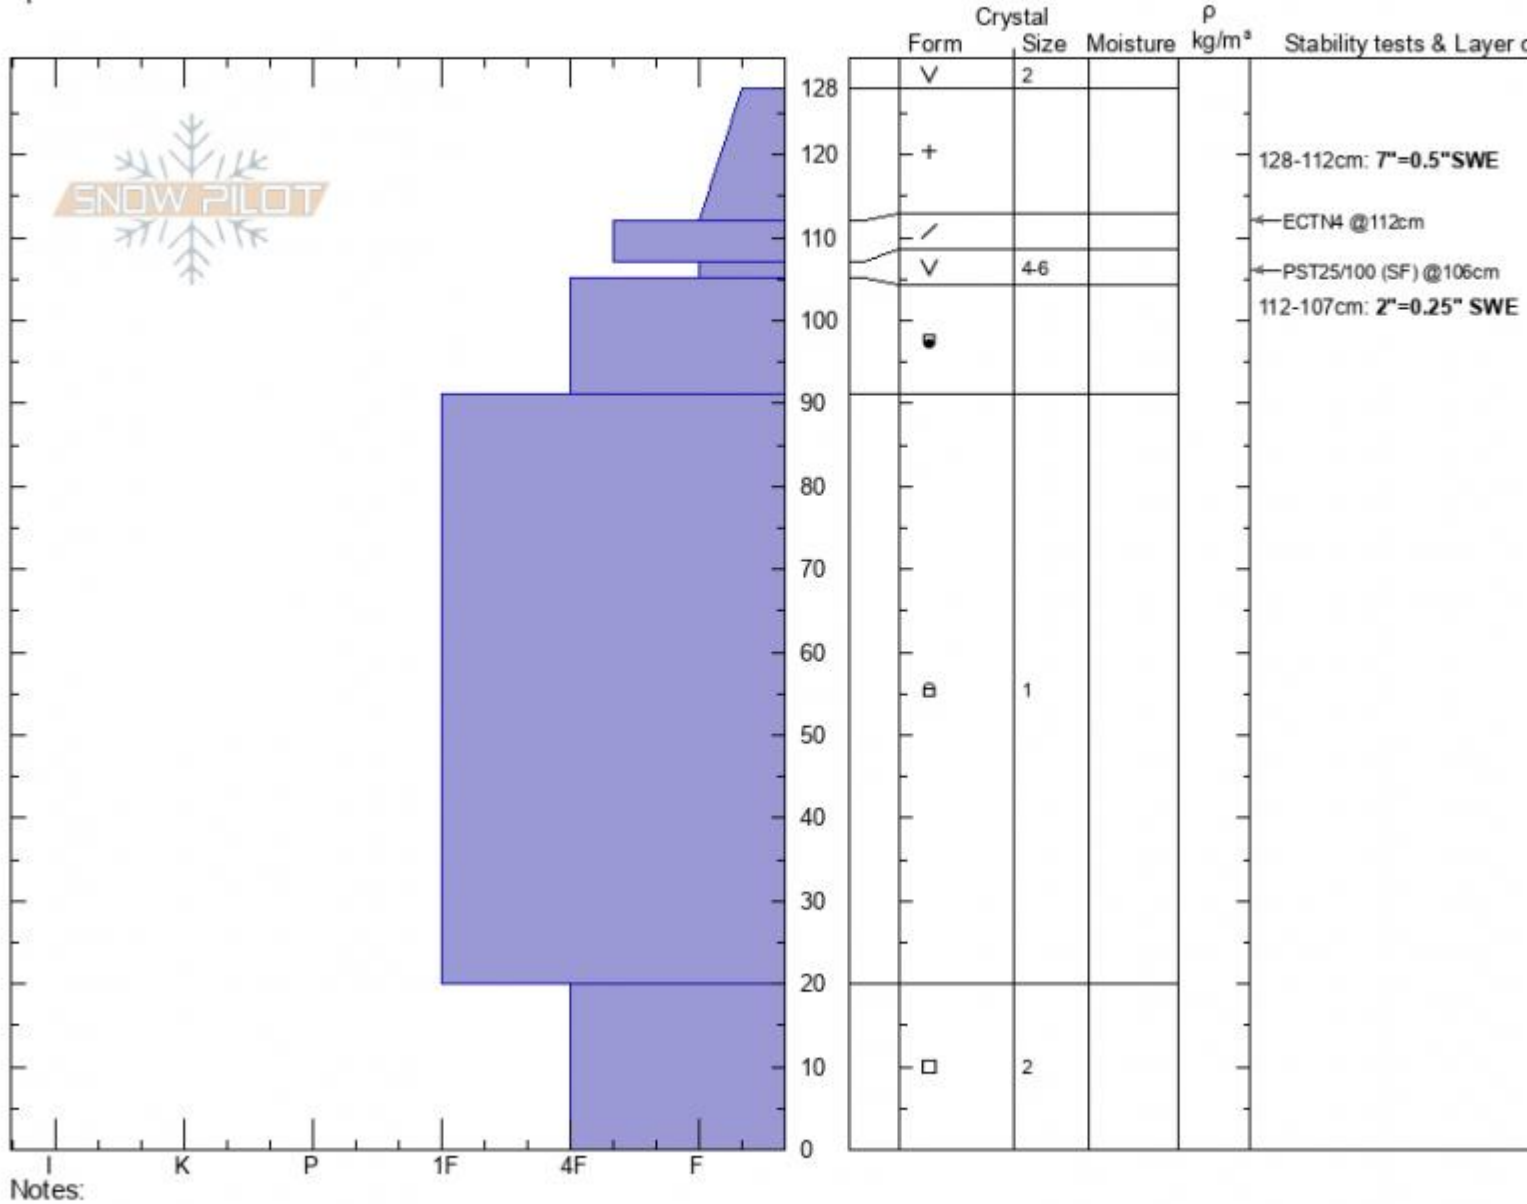

WildernessBndry, TFork
 Madison Range-S
 MT
 Elevation: 8780 ft
 Aspect: 250°
 Specifics:

Alex Marienthal
 01/22/2022 - 10:21am
 Co-ord: 44.97670N, -111.35962W
 Slope Angle: 25°
 Wind Loading:

Stability: **Good**
 Air Temperature: **-4.5°C**
 Sky Cover: **BKN**
 Precipitation: **NO**
 Wind: **N Calm**

HS:128
 PF:40
 Layer Notes:
 128-112cm: 7"=0.5" SWE
 112-107cm: 2"=0.25" SWE
 107-105cm: Problematic layer

Advisory Region
 Southern Madison
 Longitude
 -111.27W
 Latitude
 45.06N
 Southern Madison, 2022-01-22