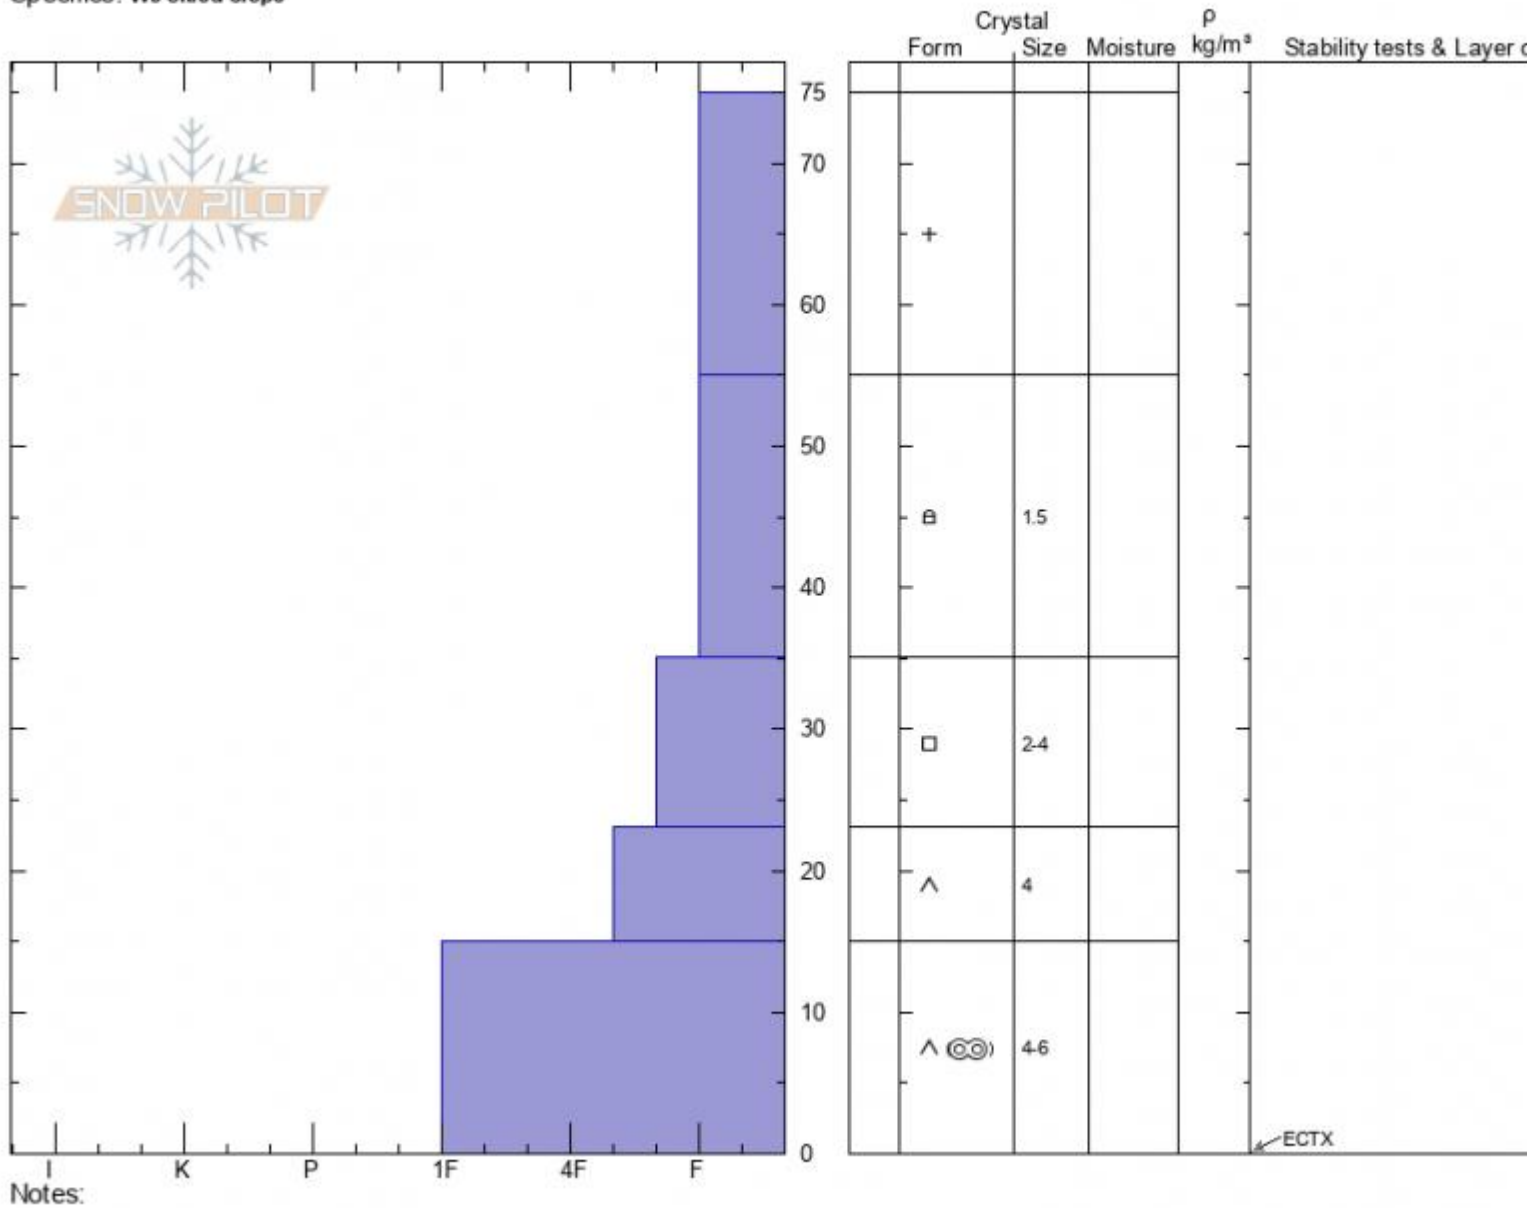

Mt. Wheeler #1
Gallatin Range-N
MT
 Elevation: **8100 ft**
 Aspect: **100°**
 Specifics: **We skied slope**

Ian Hoyer
01/25/2022 - 11:00am
 Co-ord: **45.50192N, -111.07660W**
 Slope Angle: **28°**
 Wind Loading: **no**

Stability: **Good**
 Air Temperature:
 Sky Cover: **OVC**
 Precipitation: **NO**
 Wind: **Calm**

HS: **75** Layer Notes:
 PF: **70** 23-15cm: **Problematic layer**
 PS: **35**

Advisory Region
 Northern Gallatin
 Longitude
 -111.08W
 Latitude
 45.51N
 Northern Gallatin, 2022-01-25