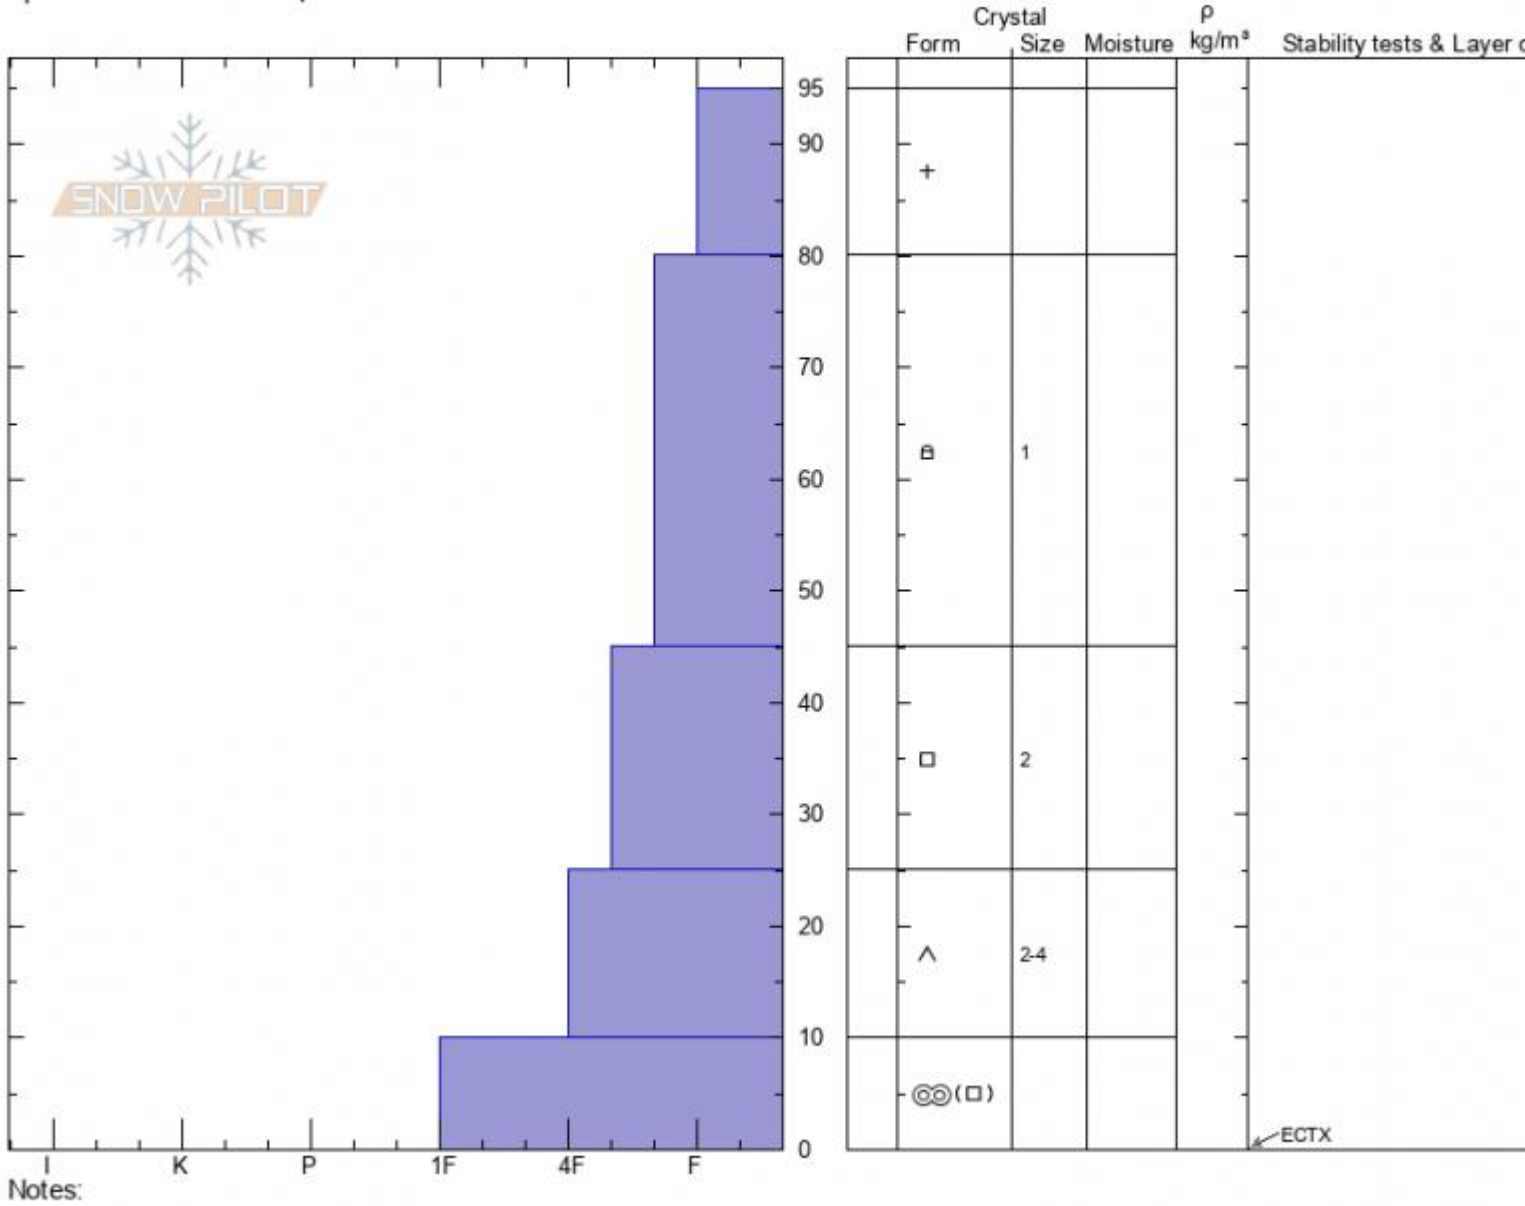

Mt. Wheeler #2
Gallatin Range-N
MT
 Elevation: **8100 ft**
 Aspect: **65°**
 Specifics: **Ski tracks on slope**

Ian Hoyer
01/25/2022 - 12:00pm
 Co-ord: **45.50344N, -111.07633W**
 Slope Angle: **33°**
 Wind Loading: **no**

Stability: **Good**
 Air Temperature:
 Sky Cover: **BKN**
 Precipitation: **NO**
 Wind: **Calm**

HS: **95** Layer Notes:
 PF: **90** 25-10cm: **Problematic layer**
 PS: **20**

Advisory Region
 Northern Gallatin
 Longitude
 -111.08W
 Latitude
 45.51N
 Northern Gallatin, 2022-01-25