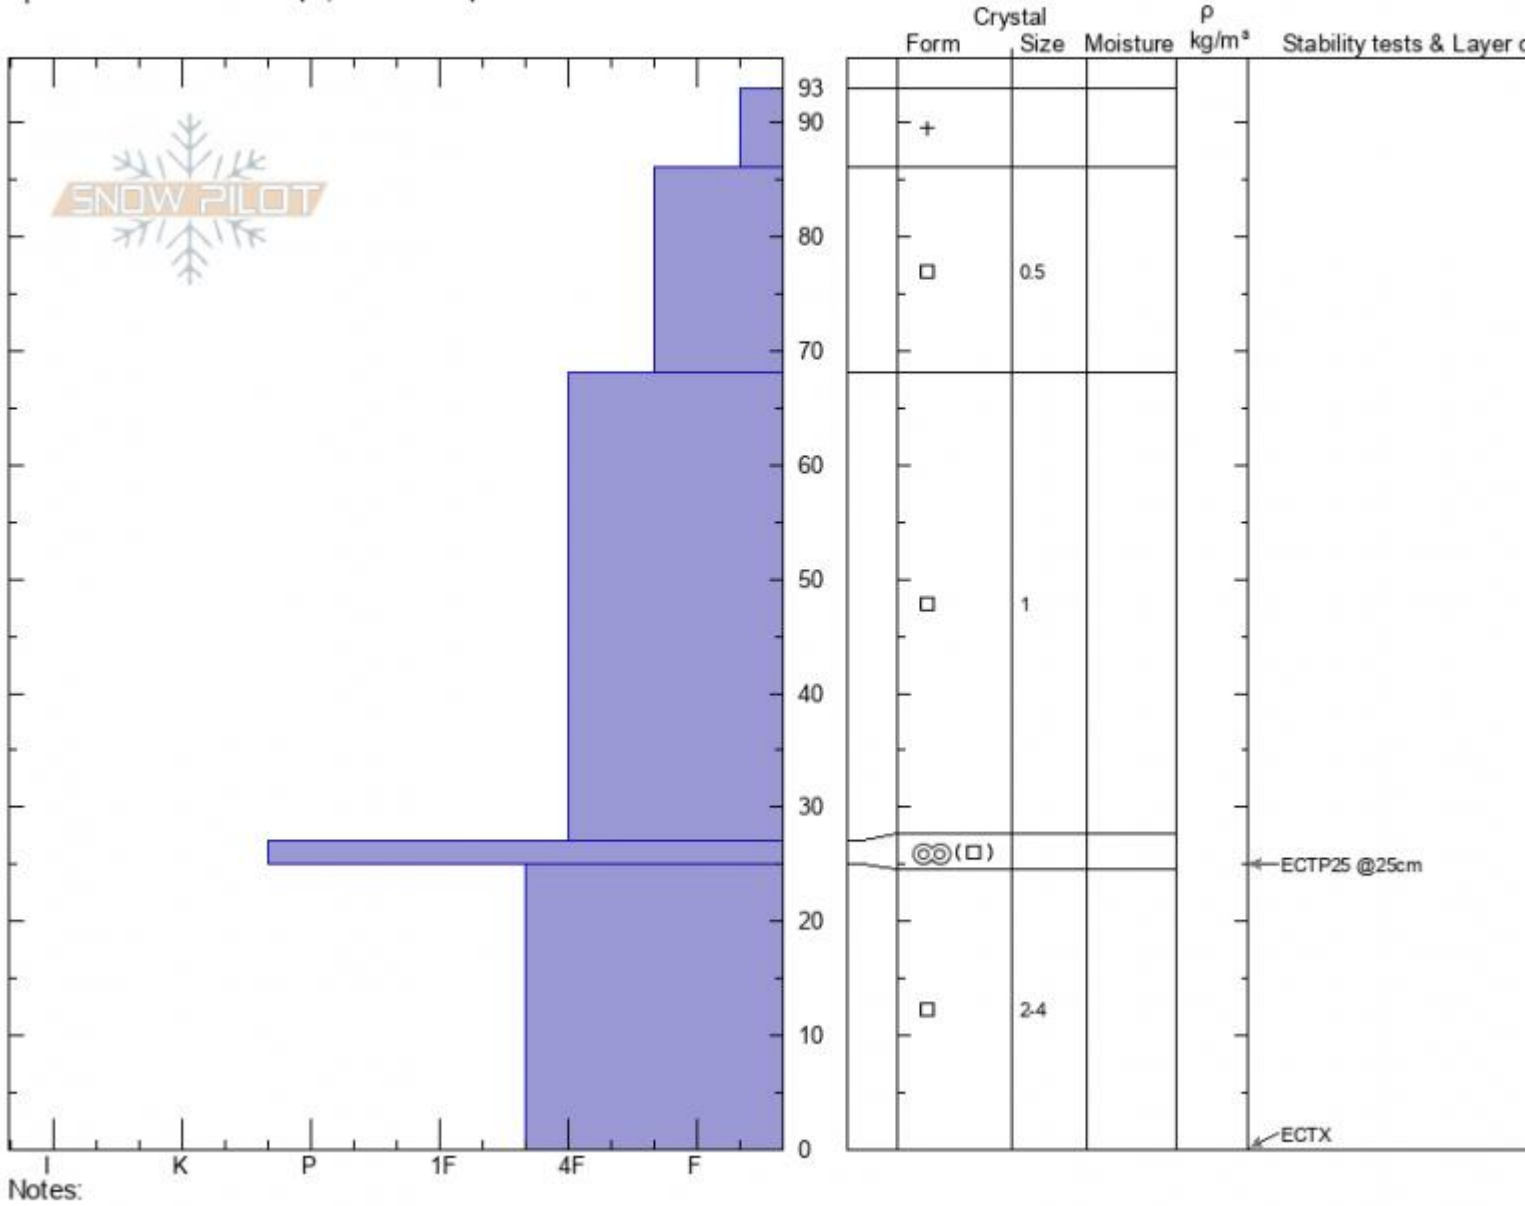

Mt. Ellis Burn
Gallatin Range-N
MT
 Elevation: **8300 ft**
 Aspect: **65°**
 Specifics: **Ski tracks on slope; We skied slope**

Ian Hoyer
01/27/2022 - 12:45pm
 Co-ord: **45.57790N, -110.95427W**
 Slope Angle: **25°**
 Wind Loading: **no**

Stability: **Very Good**
 Air Temperature:
 Sky Cover: **CLR**
 Precipitation: **NO**
 Wind: **Calm**

HS: **93**
 PF: **90**
 PS: **15**
 Layer Notes:
 25-0cm: **Problematic layer**

Advisory Region
 Northern Gallatin
 Longitude
 -110.96W
 Latitude
 45.58N
 Northern Gallatin, 2022-01-27