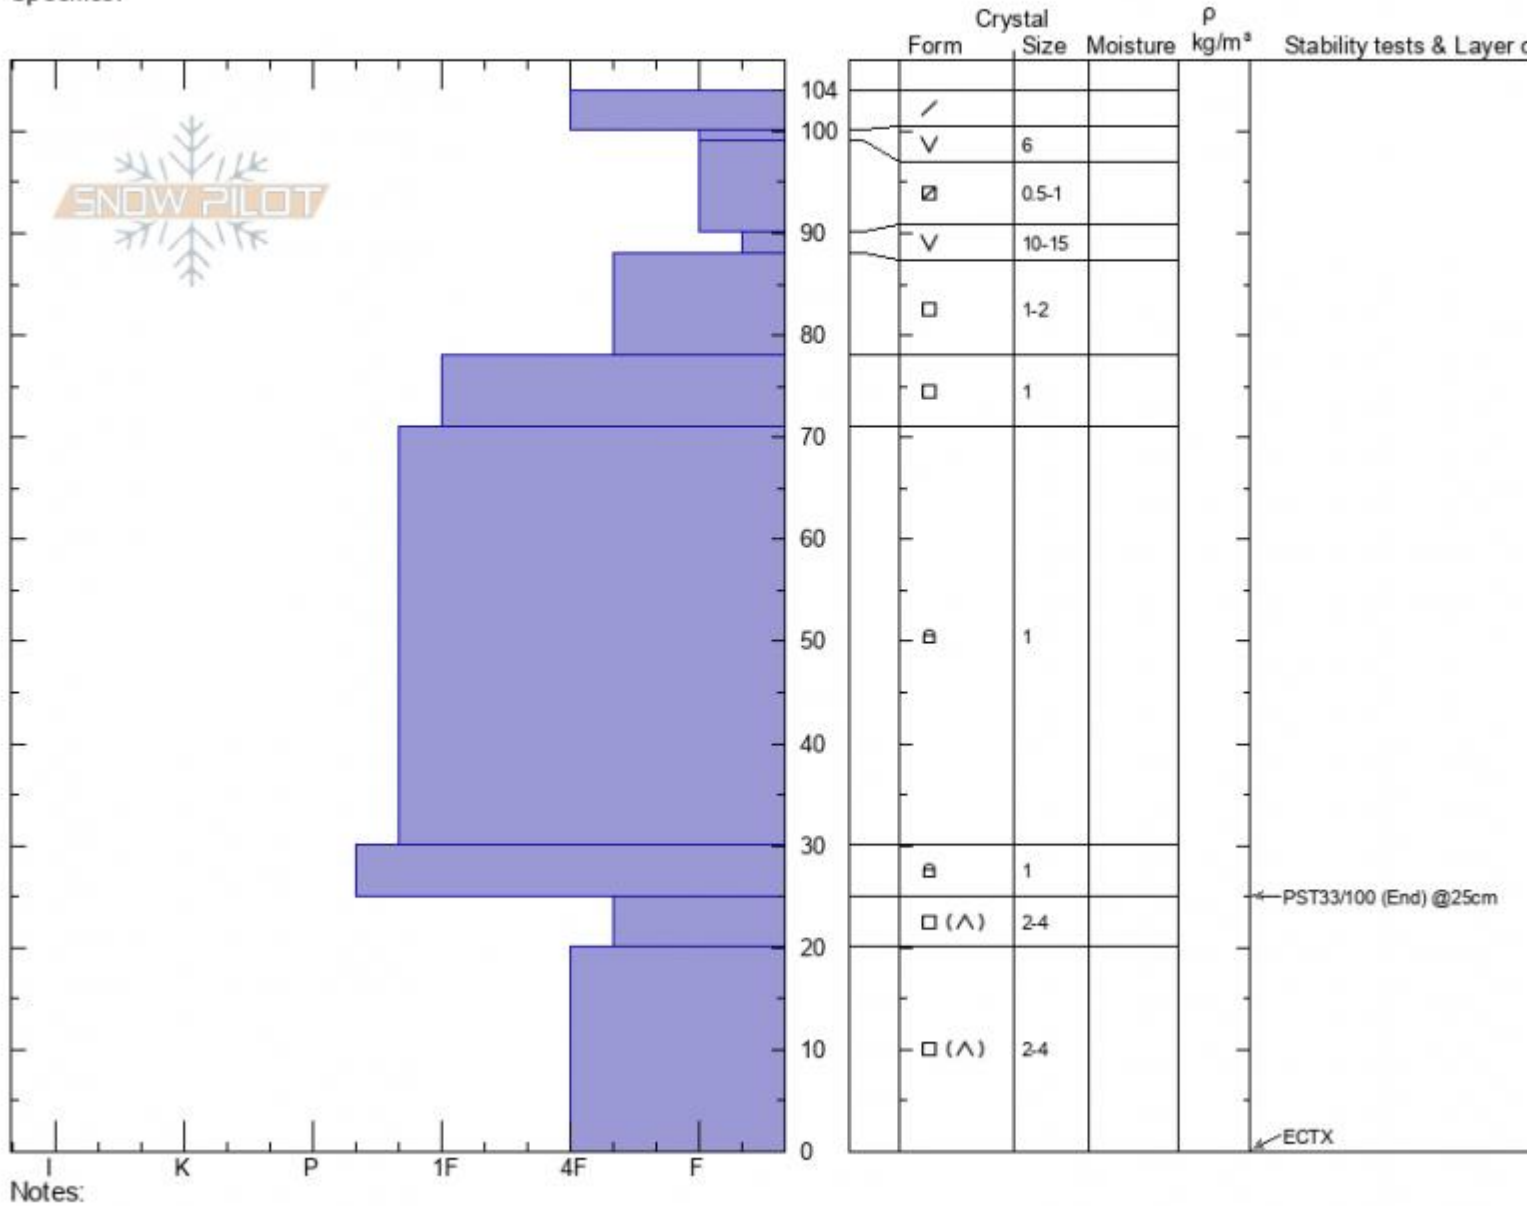

Ski Hill
Lionhead Range
MT
 Elevation: **8156 ft**
 Aspect: **90°**
 Specifics:

Hannah Marshall
01/29/2022 - 10:40am
 Co-ord: **44.70367N, -111.29853W**
 Slope Angle: **30°**
 Wind Loading:

Stability:
 Air Temperature:
 Sky Cover: **FEW**
 Precipitation: **NO**
 Wind: **Calm**

HS:104 Layer Notes:

Advisory Region
 Lionhead Range
 Longitude
 -111.29W
 Latitude
 44.70N
 Lionhead Range, 2022-01-29