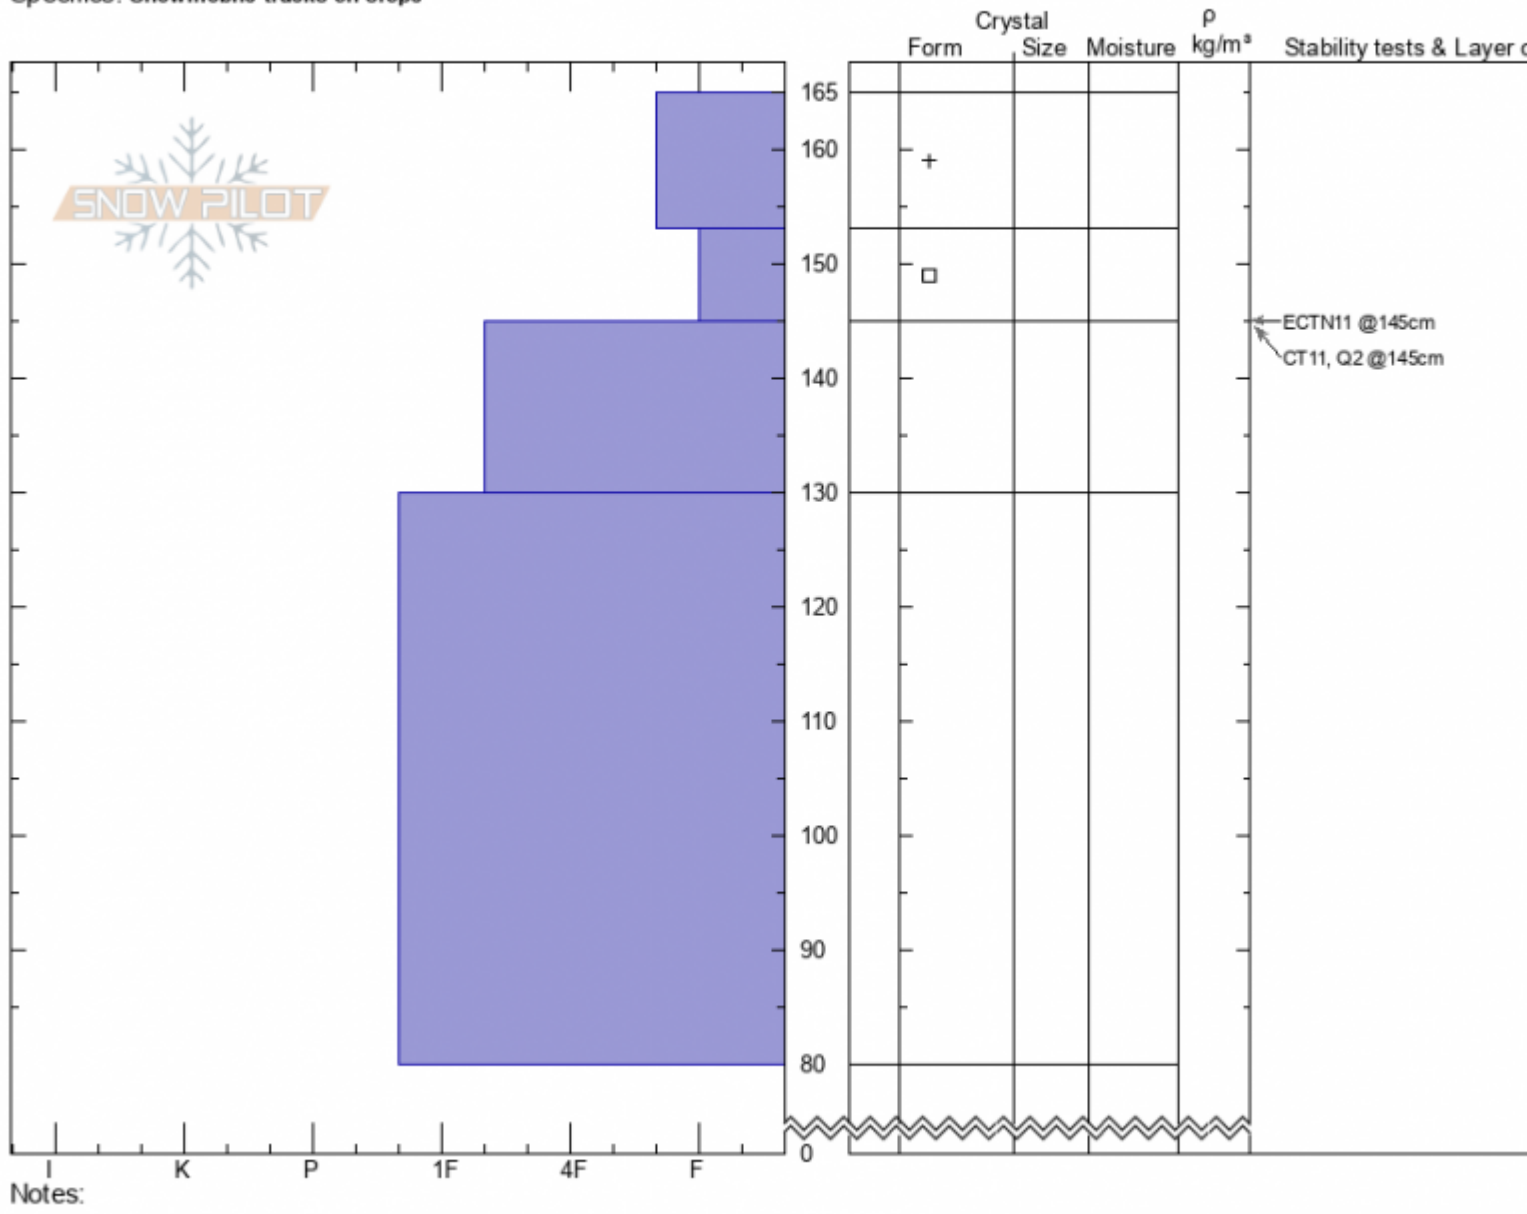

Crown Butte  
Cooke City  
MT  
Elevation: 9700 ft  
Aspect: 120°  
Specifics: Snowmobile tracks on slope

Doug Chabot-Admin  
02/01/2022 - 9:10am  
Co-ord: 45.05037N, -109.96203W  
Slope Angle: 15°  
Wind Loading: no

Stability: **Good**  
Air Temperature: **-19°C**  
Sky Cover: **OVC**  
Precipitation: **S1**  
Wind: **SW Light Breeze**

HS:165 Layer Notes:

Advisory Region  
Cooke City  
Longitude  
-109.96W  
Latitude  
45.05N  
Cooke City, 2022-02-02