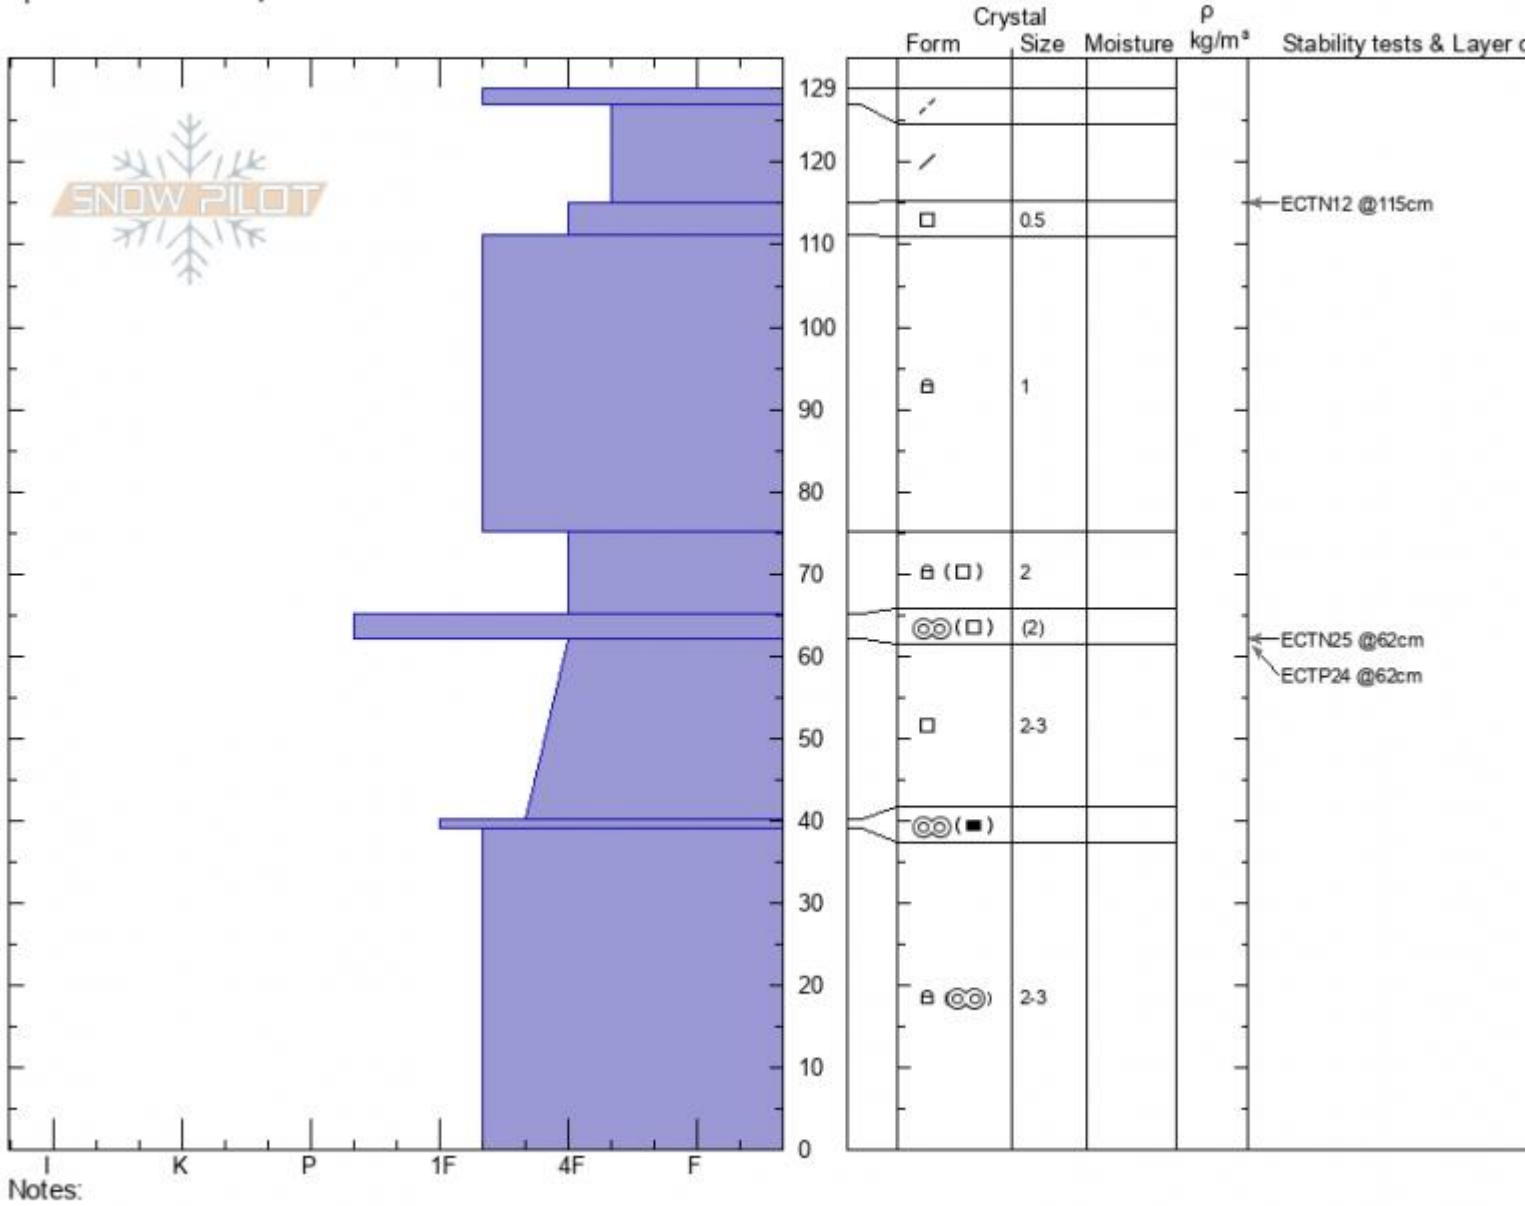

Mt. Blackmore E face
Gallatin Range-N
MT
 Elevation: **9744 ft**
 Aspect: **87°**
 Specifics: **We skied slope**

Alex Marienthal
02/04/2022 - 11:20am
 Co-ord: **45.44587N, -111.00150W**
 Slope Angle: **33°**
 Wind Loading: **previous**

Stability: **Good**
 Air Temperature: **-5°C**
 Sky Cover: **SCT**
 Precipitation: **NO**
 Wind: **W Moderate**

HS: **129** Layer Notes:
 PF: **40** 115-111cm: **Problematic layer**
 PS: **15**

Advisory Region
 Northern Gallatin
 Longitude
 -111.00W
 Latitude
 45.44N
 Northern Gallatin, 2022-02-04