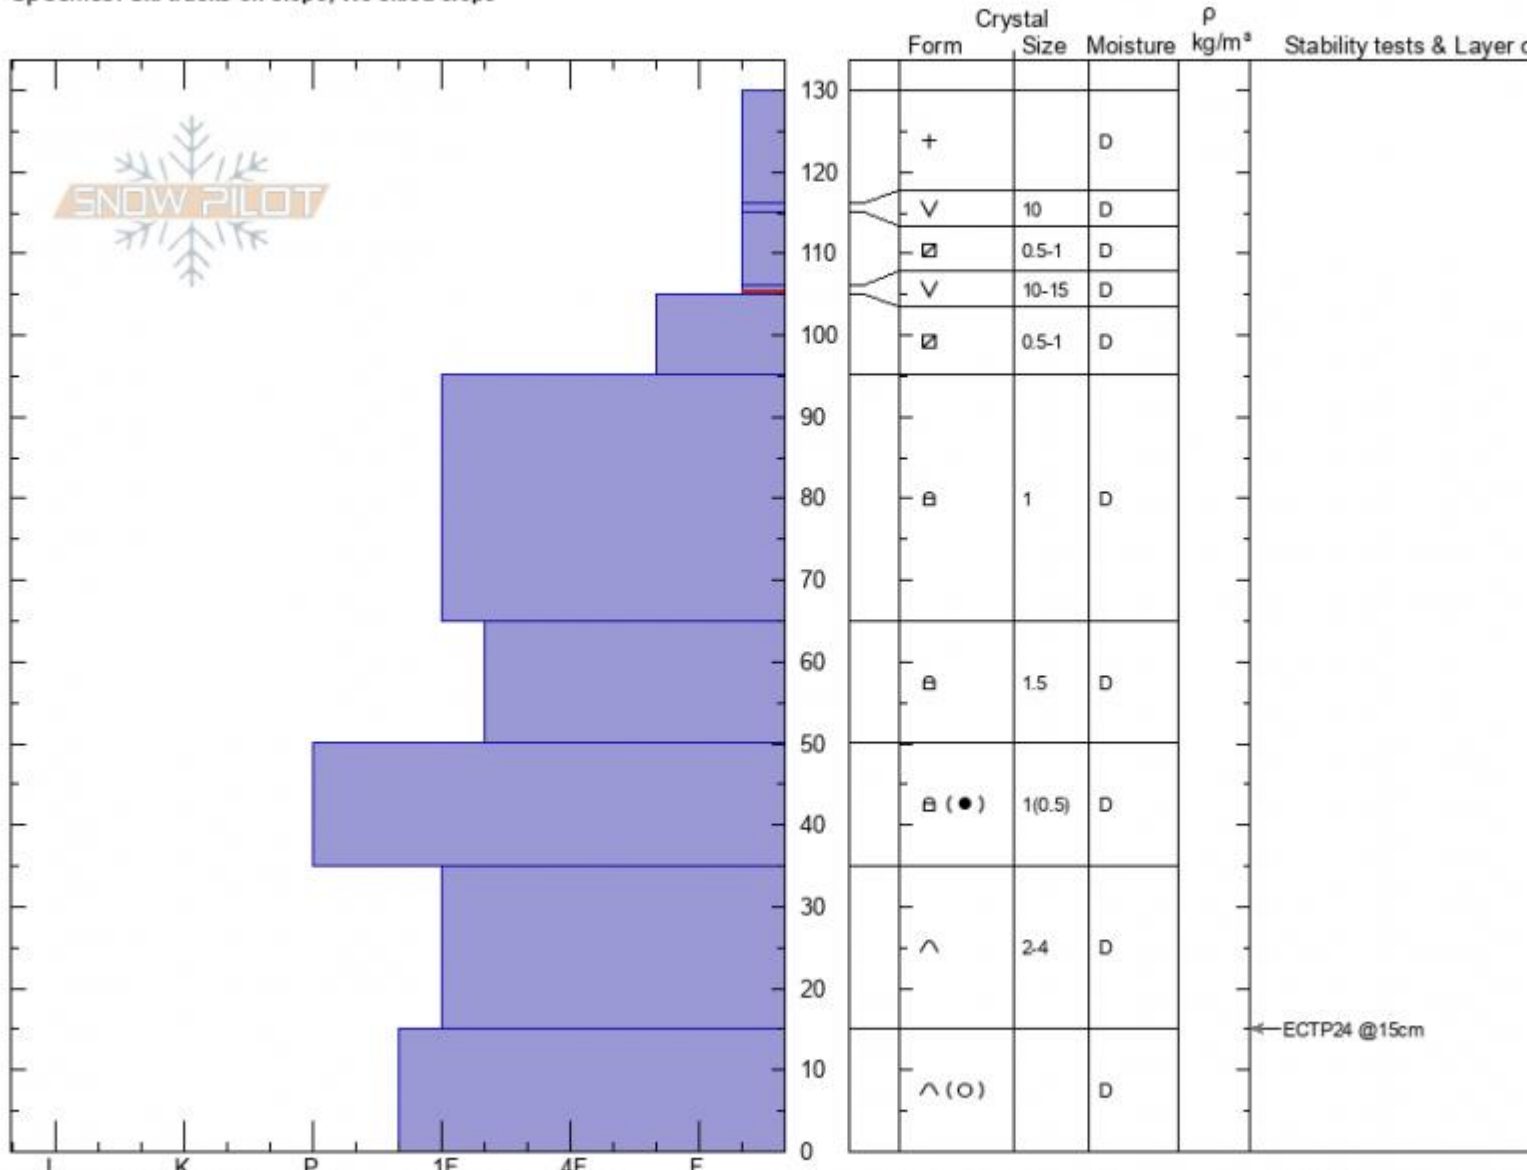

**Bacon Rind Meadow**  
**Madison Range-S**  
**MT**  
 Elevation: **2713 m**  
 Aspect: **90°**  
 Specifics: **Ski tracks on slope; We skied slope**

**Karl Birkeland**  
**02/03/2022 - 11:30am**  
 Co-ord: **44.97075N, -111.09650W**  
 Slope Angle: **27°**  
 Wind Loading: **no**

Stability: **Very Good**  
 Air Temperature:  
 Sky Cover: **BKN**  
 Precipitation: **NO**  
 Wind: **Calm**

HS: **130** Layer Notes:  
 106-105cm: **Problematic layer**

Notes: Cold day. 4 below at the car when we left and 4 below at the car when we got back. Only about 30 cm new snow total in the past 3 weeks, the past 2 weeks. Pathetic! We need snow!

Advisory Region  
 Southern Madison  
 Longitude  
 -111.10W  
 Latitude  
 44.96N  
 Southern Madison, 2022-02-04