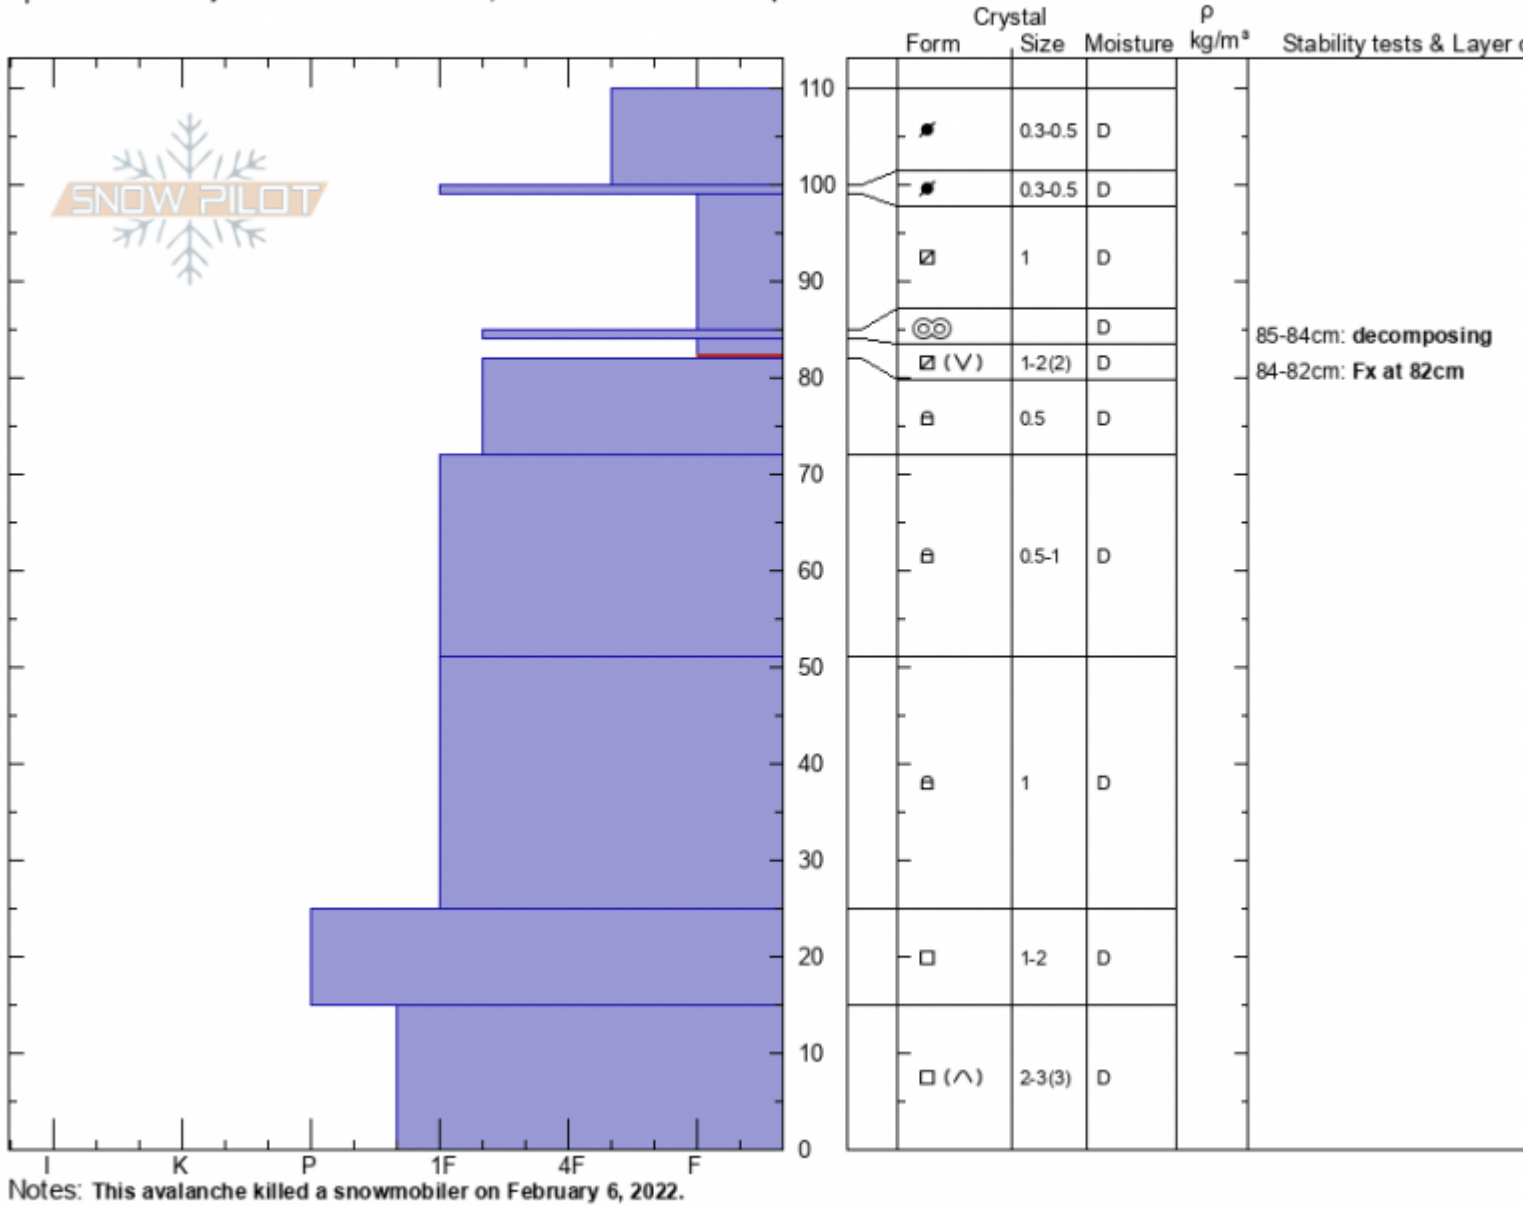

**Ski Hill Fatality**  
**Henry Mtns**  
**MT**  
 Elevation: **8125 ft**  
 Aspect: **90°**  
 Specifics: Pit is adjacent to avalanche: crown; Snowmobile tracks on slope

**Doug Chabot-Admin**  
**02/07/2022 - 10:30am**  
 Co-ord: **44.70577N, -111.29895W**  
 Slope Angle: **36°**  
 Wind Loading: **previous**

Stability:  
 Air Temperature: **-7°C**  
 Sky Cover: **CLR**  
 Precipitation: **NO**  
 Wind: **Calm**

**HS:110** Layer Notes:  
 85-84cm: **decomposing**  
 84-82cm: **Fx at 82cm**  
 84-82cm: **Problematic layer**

Advisory Region  
 Island Park  
 Longitude  
 -111.29W  
 Latitude  
 44.70N

**Avalanche Details:** [Fatal Avalanche Ski Hill](#)  
 Island Park, 2022-02-09