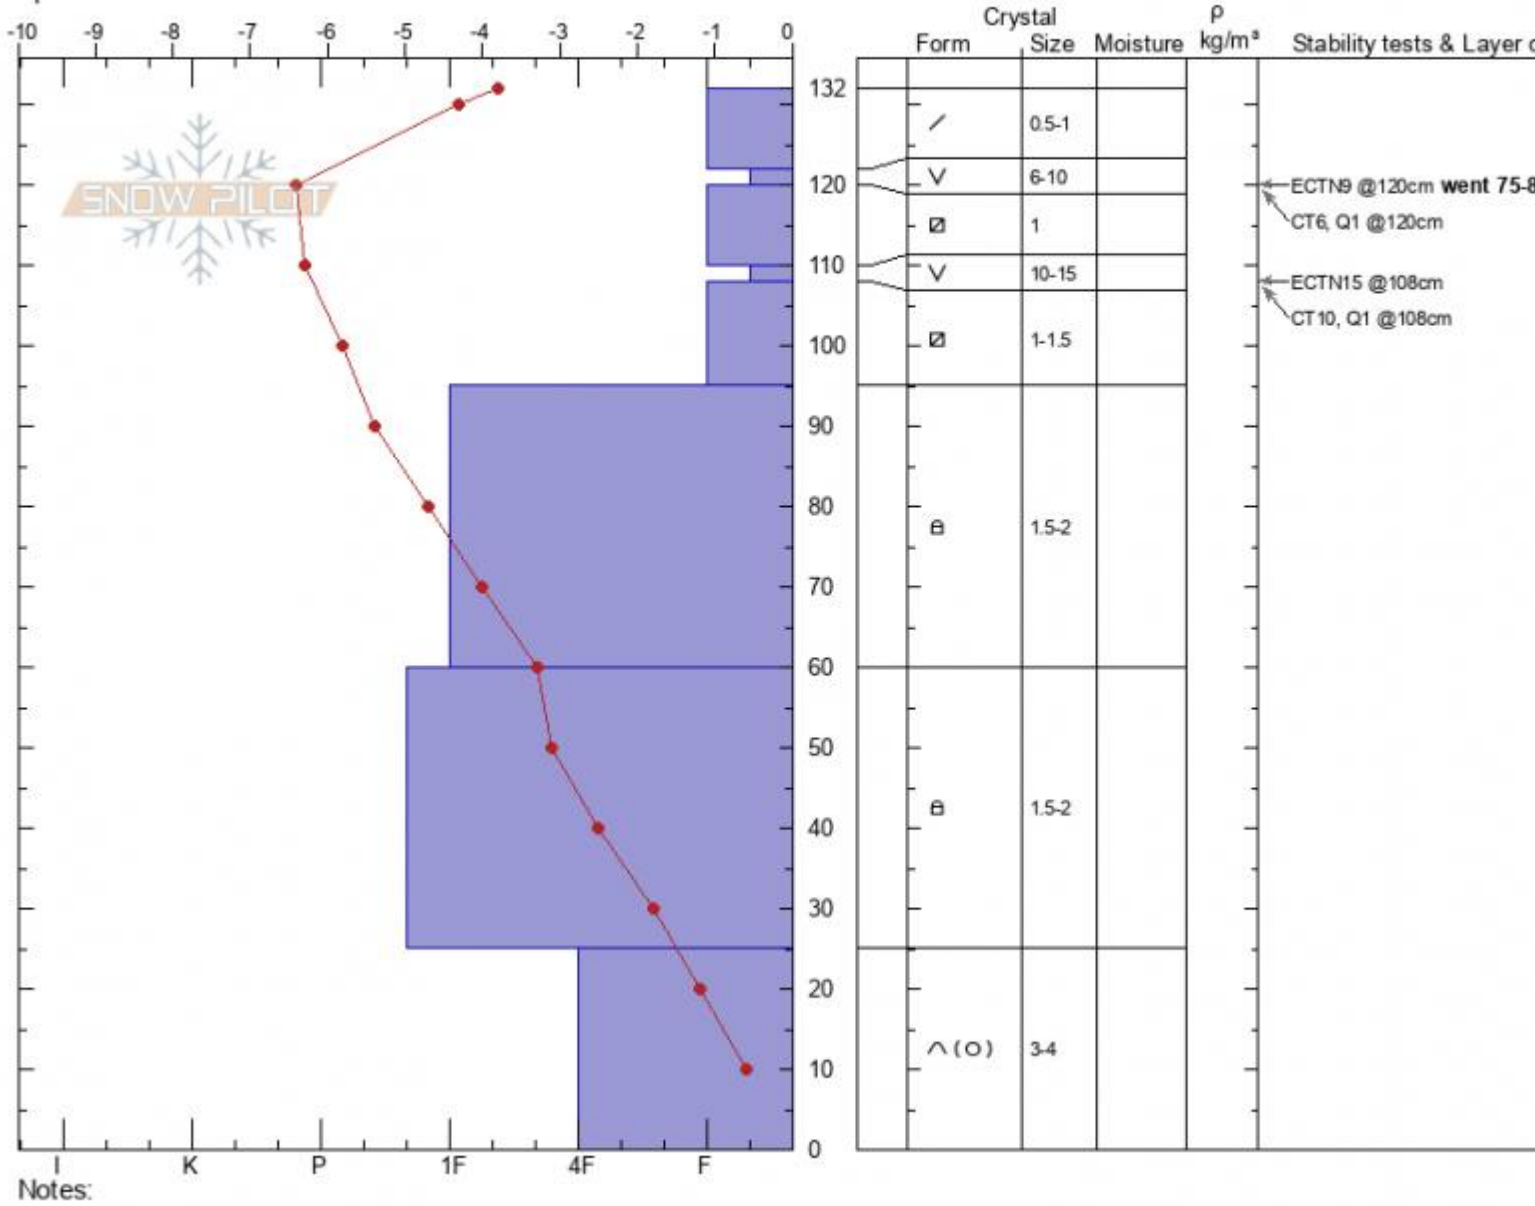

Bacon Rind
Madison Range-S
MT
 Elevation: **8730 ft**
 Aspect: **60°**
 Specifics:

Erika Birkeland
02/09/2022 - 11:30am
 Co-ord: **44.96889N, -111.09566W**
 Slope Angle: **21°**
 Wind Loading: **no**

Stability:
 Air Temperature: **-6.1°C**
 Sky Cover: **OVC**
 Precipitation: **S-1**
 Wind: **Calm**

Layer Notes:

Advisory Region
 Southern Madison
 Longitude
 -111.10W
 Latitude
 44.96N
 Southern Madison, 2022-02-10