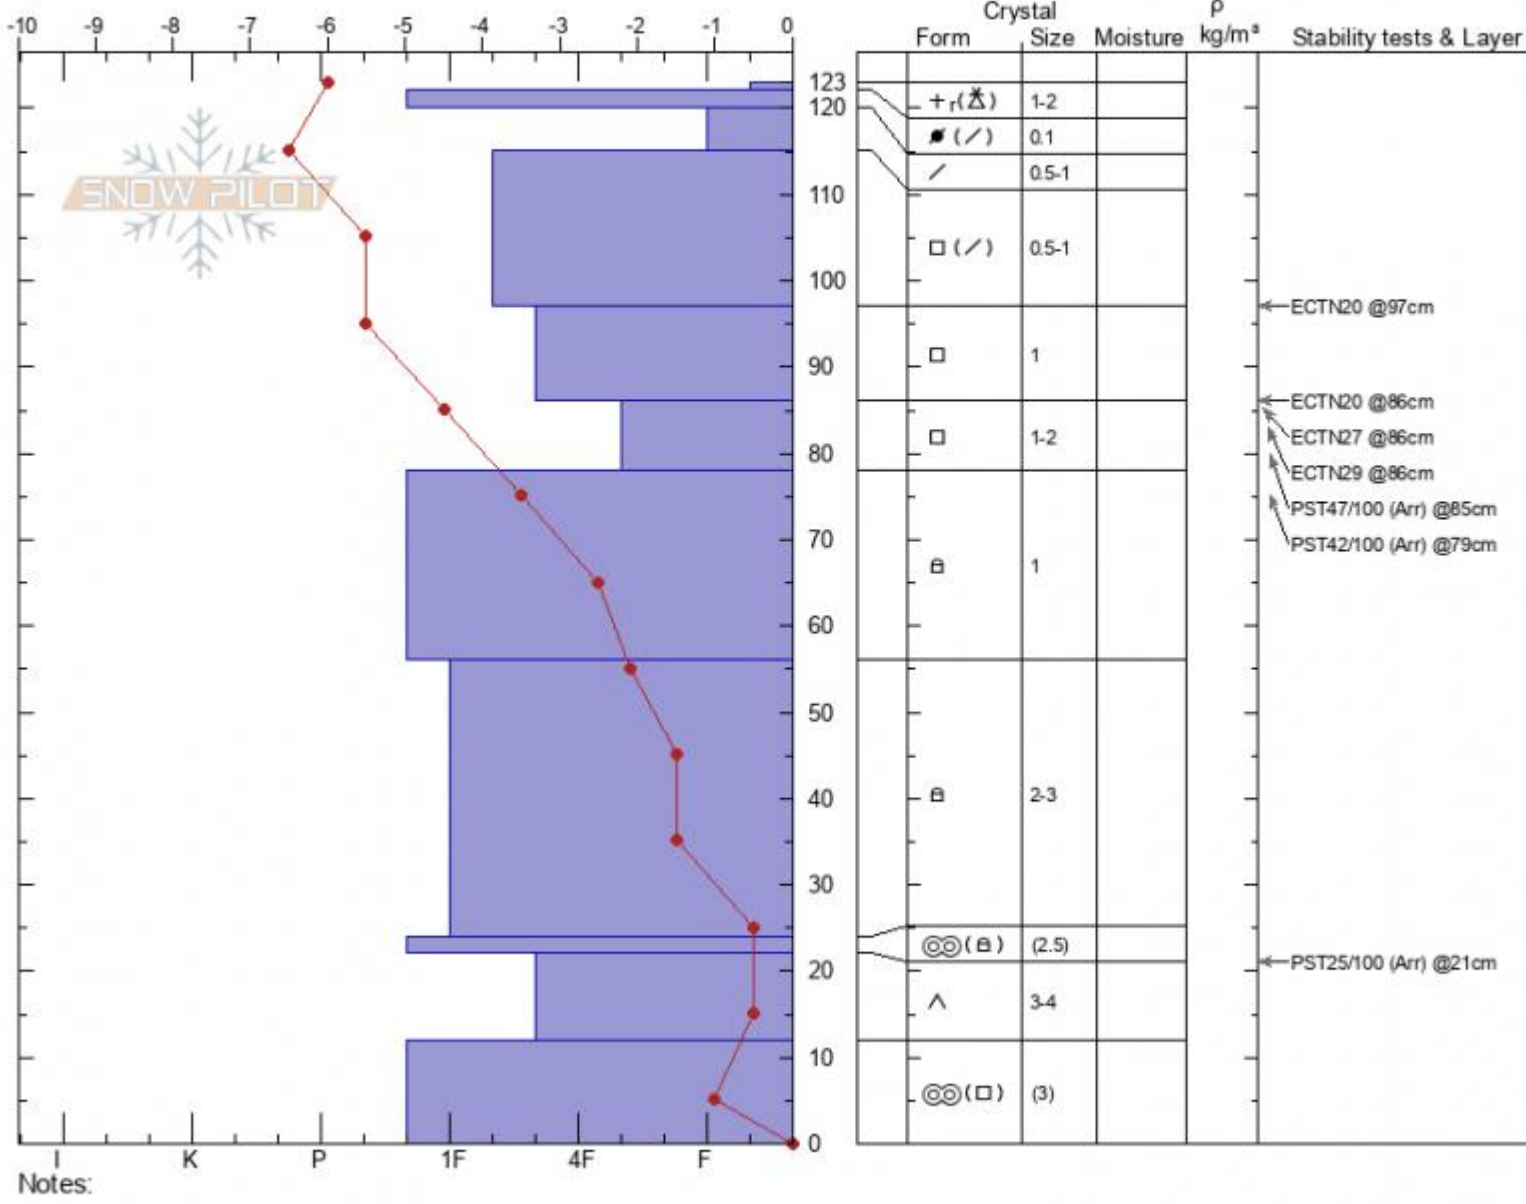

**MiddleBasin Sci.Bowl**  
**Madison Range-N**  
**MT**  
 Elevation: **9205 ft**  
 Aspect: **97°**  
 Specifics:

**Alex Marienthal**  
**02/11/2022 - 11:30am**  
 Co-ord: **45.32602N, -111.38197W**  
 Slope Angle: **28°**  
 Wind Loading: **no**

Stability: **Good**  
 Air Temperature: **-8.5°C**  
 Sky Cover: **OVC**  
 Precipitation: **S1**  
 Wind: **NW Moderate**

HS: **123**    Layer Notes:  
 PF: **45**    86-78cm: **Problematic layer**  
 PS: **12**

Advisory Region  
 Northern Madison  
 Longitude  
 -111.38W  
 Latitude  
 45.34N  
 Northern Madison, 2022-02-11