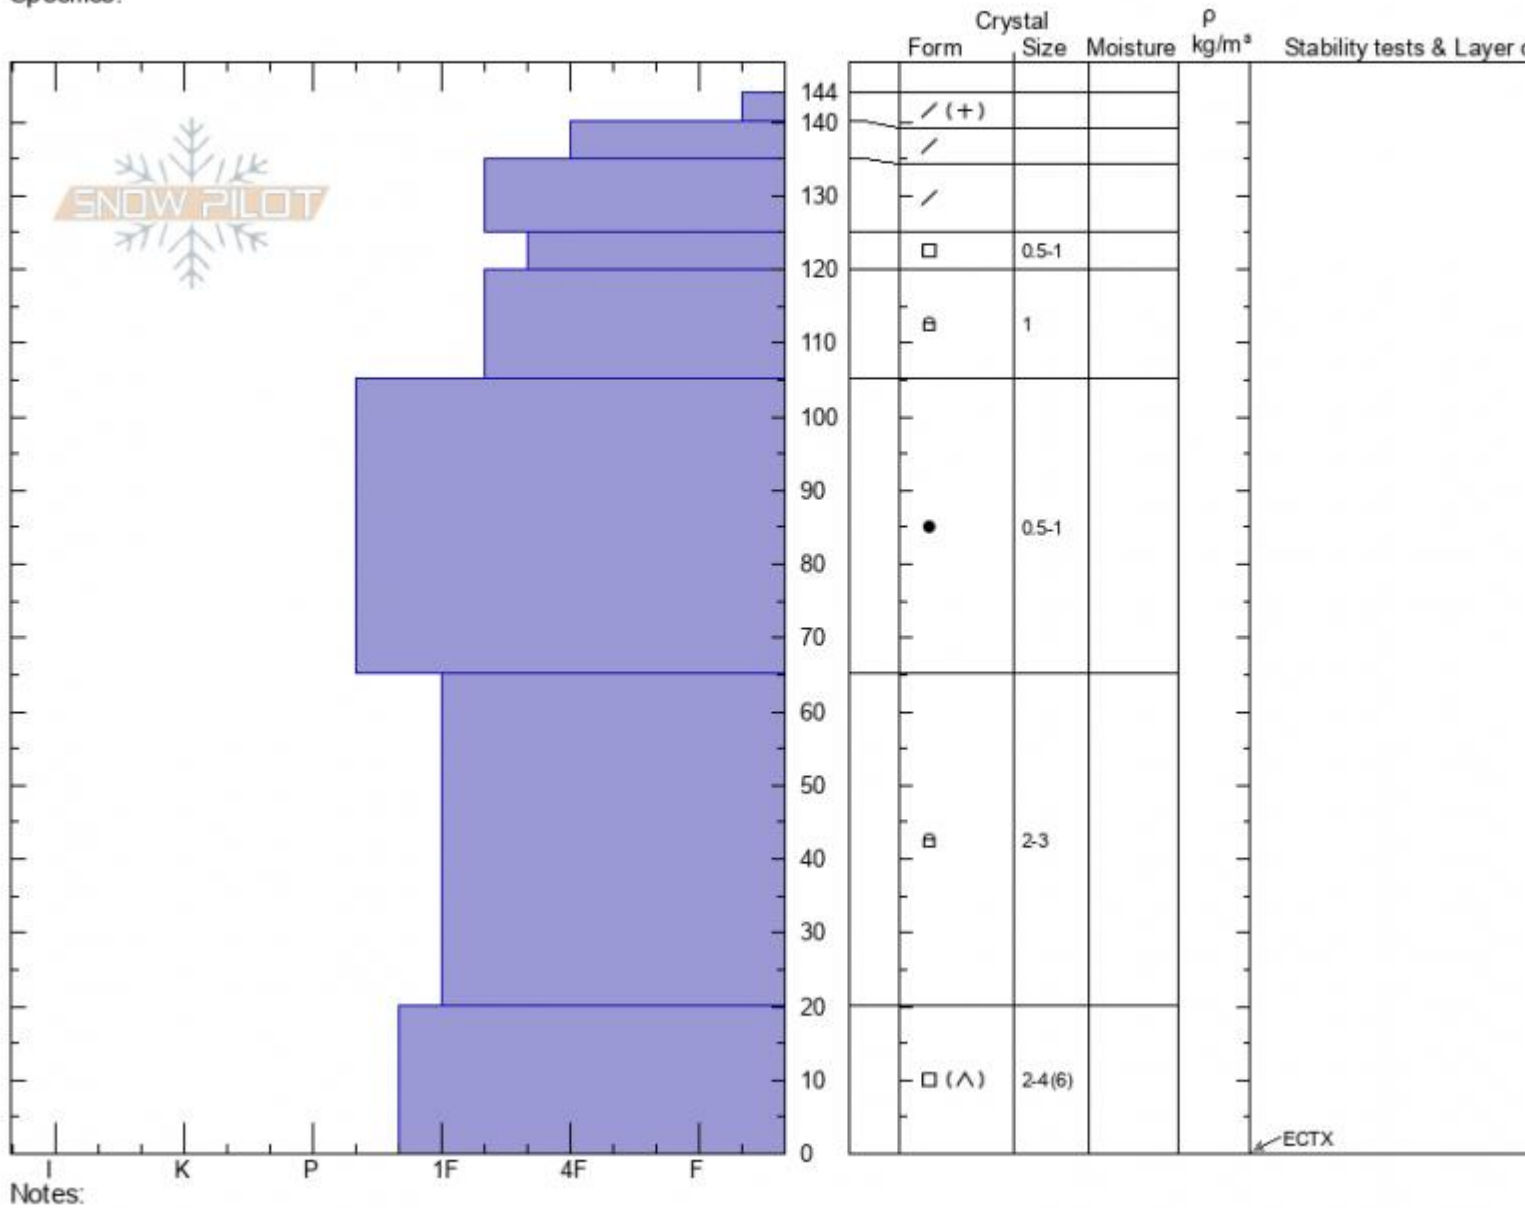

**Muddy Crk.**  
**Madison Range-N**  
**MT**  
 Elevation: **9105 ft**  
 Aspect: **60°**  
 Specifics:

**Alex Marienthal**  
**02/12/2022 - 12:20pm**  
 Co-ord: **45.22635N, -111.48481W**  
 Slope Angle: **12°**  
 Wind Loading: **no**

Stability: **Good**  
 Air Temperature:  
 Sky Cover: **CLR**  
 Precipitation: **NO**  
 Wind: **NW Calm**

HS: **144** Layer Notes:  
 PF: **37** 125-120cm: **Problematic layer**

Advisory Region  
 Northern Madison  
 Longitude  
 -111.51W  
 Latitude  
 45.23N  
 Northern Madison, 2022-02-13