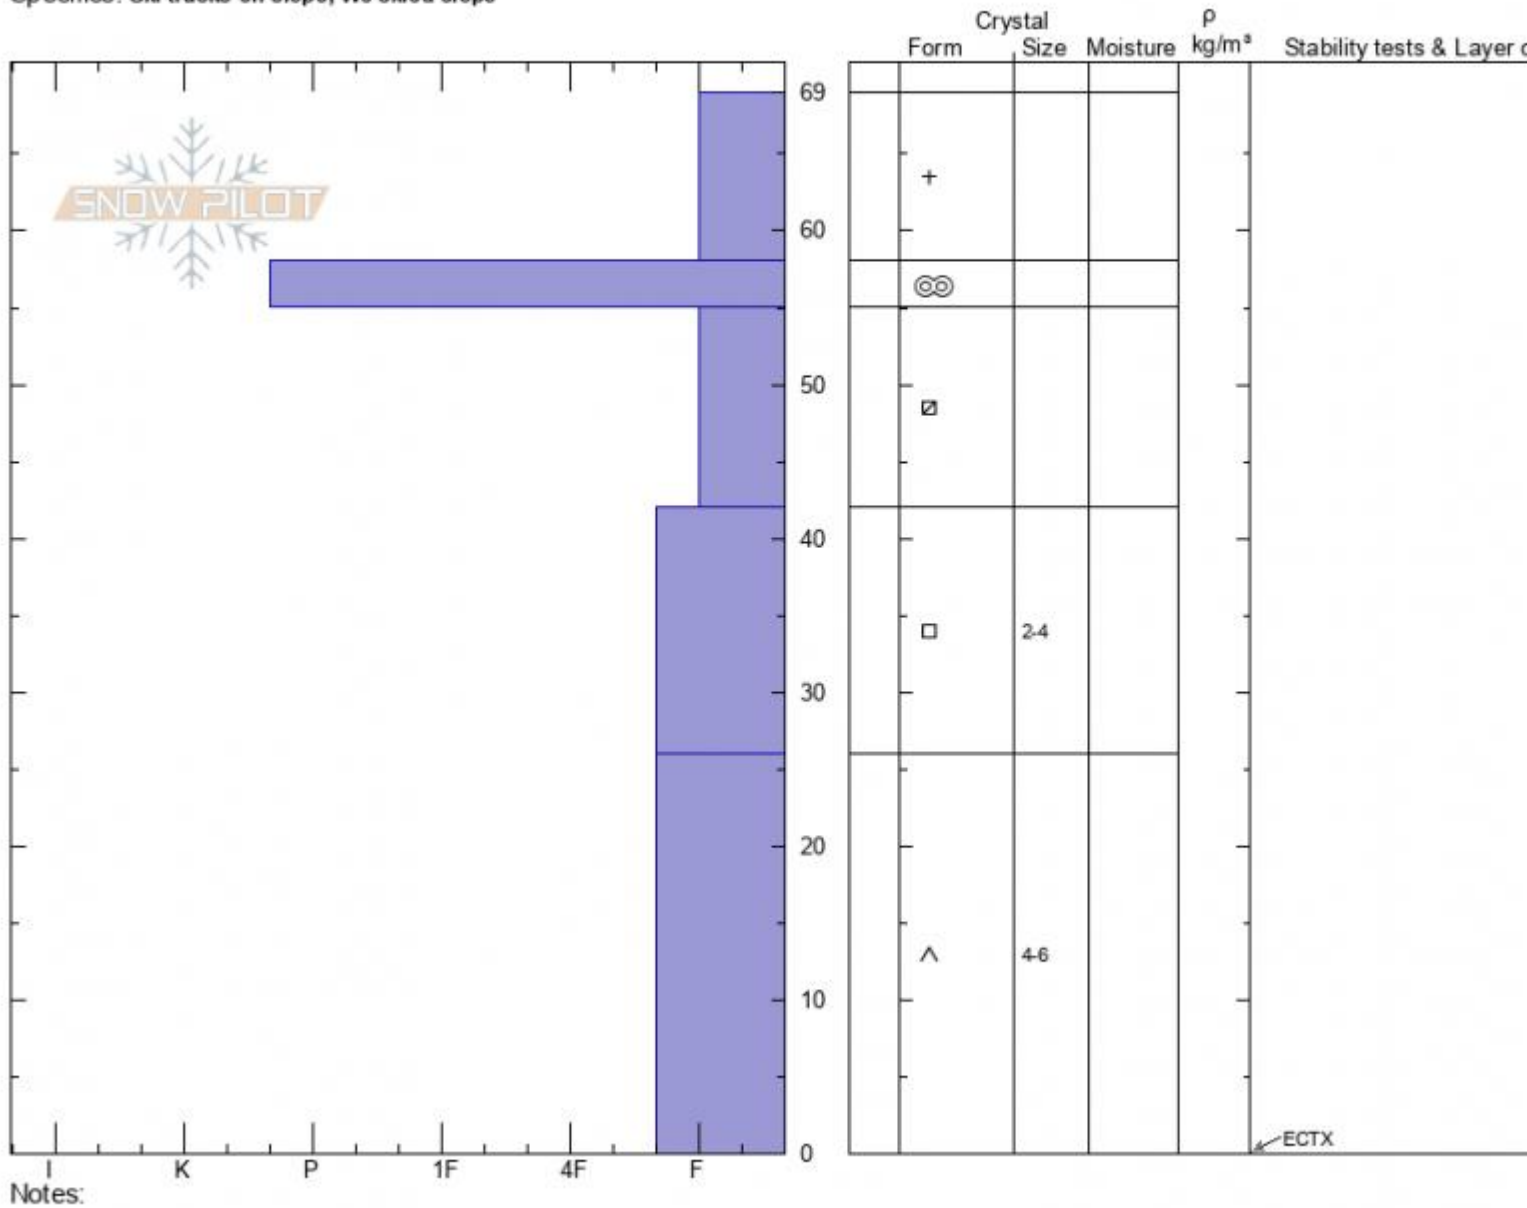

**Beehive Basin**  
**Madison Range-N**  
**MT**  
 Elevation: **9000 ft**  
 Aspect: **250°**  
 Specifics: **Ski tracks on slope; We skied slope**

**Ian Hoyer**  
**02/15/2022 - 11:00am**  
 Co-ord: **45.32089N, -111.38101W**  
 Slope Angle: **23°**  
 Wind Loading: **no**

Stability: **Good**  
 Air Temperature:  
 Sky Cover: **OVC**  
 Precipitation: **S-1**  
 Wind: **W Light Breeze**

HS: **69**    Layer Notes:  
 PF: **65**    55-42cm: **Problematic layer**  
 PS: **15**

Advisory Region  
 Northern Madison  
 Longitude  
 -111.39W  
 Latitude  
 45.34N  
 Northern Madison, 2022-02-15