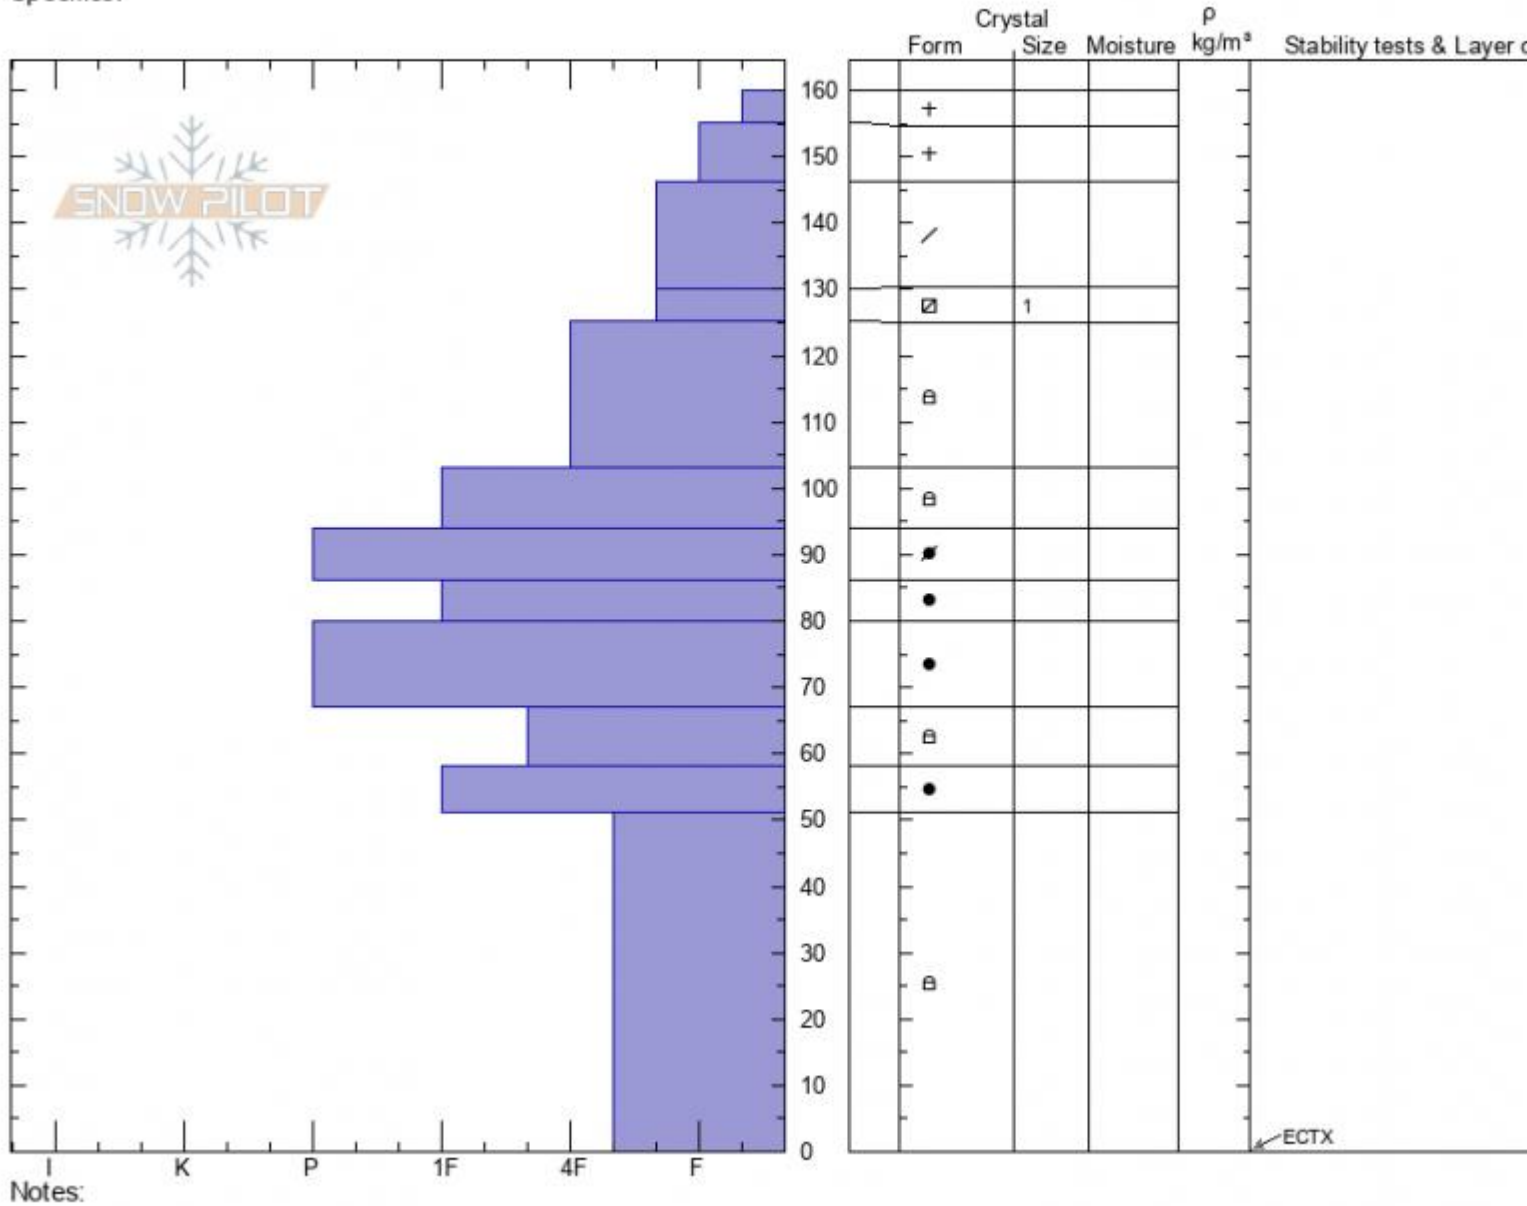

**Buck Ridge - Bear Crk**  
**Madison Range-N**  
**MT**  
 Elevation: **9400 ft**  
 Aspect: **45°**  
 Specifics:

**Ian Hoyer**  
**02/17/2022 - 12:00pm**  
 Co-ord: **45.18494N, -111.46665W**  
 Slope Angle: **32°**  
 Wind Loading: **no**

Stability: **Fair**  
 Air Temperature:  
 Sky Cover: **BKN**  
 Precipitation: **NO**  
 Wind: **Calm**

**HS:160** Layer Notes:  
 130-125cm: **Problematic layer**

Advisory Region  
 Northern Madison  
 Longitude  
 -111.38W  
 Latitude  
 45.17N  
 Northern Madison, 2022-02-17