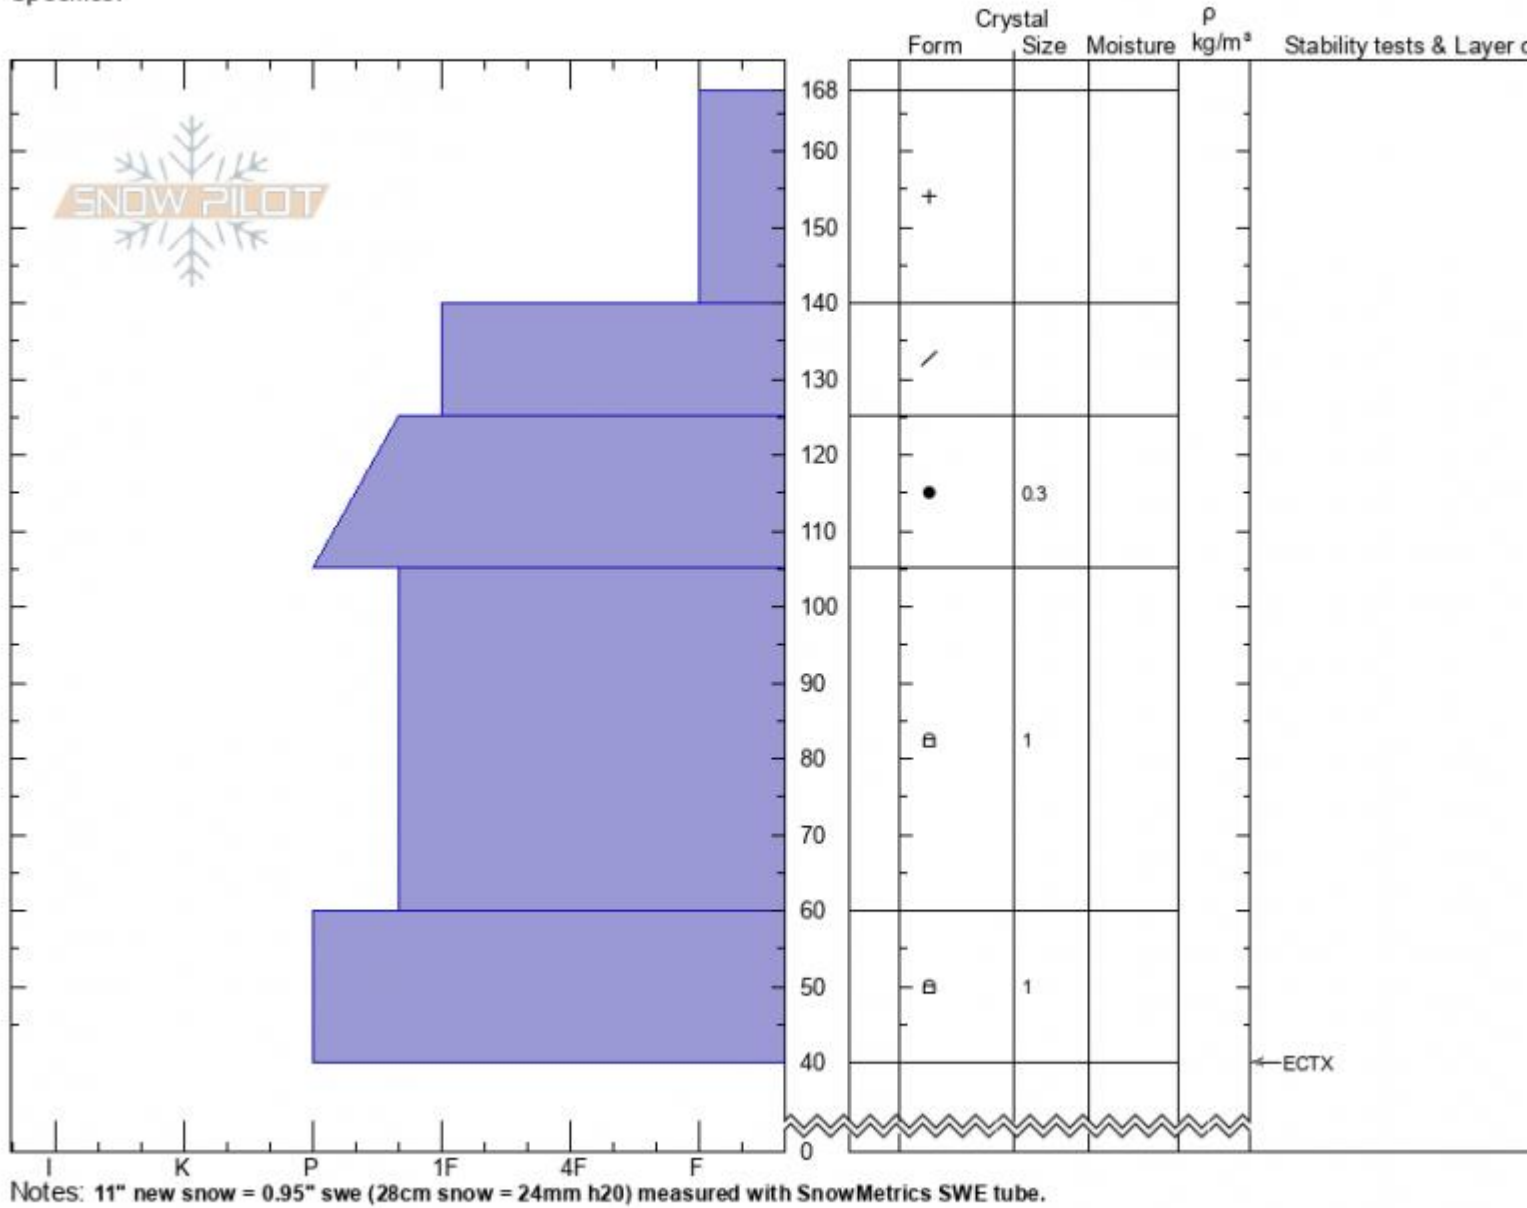

**Divide Cirque**  
**Gallatin Range-N**  
**MT**  
 Elevation: **8986 ft**  
 Aspect: **85°**  
 Specifics:

**Alex Marienthal**  
**02/18/2022 - 11:17am**  
 Co-ord: **45.40100N, -110.96420W**  
 Slope Angle: **20°**  
 Wind Loading: **no**

Stability: **Good**  
 Air Temperature: **-4.5°C**  
 Sky Cover: **OVC**  
 Precipitation: **S1**  
 Wind: **W Light Breeze**

HS: **168**    Layer Notes:  
 168-140cm: **Problematic layer**

Advisory Region  
 Northern Gallatin  
 Longitude  
 -110.97W  
 Latitude  
 45.39N  
 Northern Gallatin, 2022-02-19