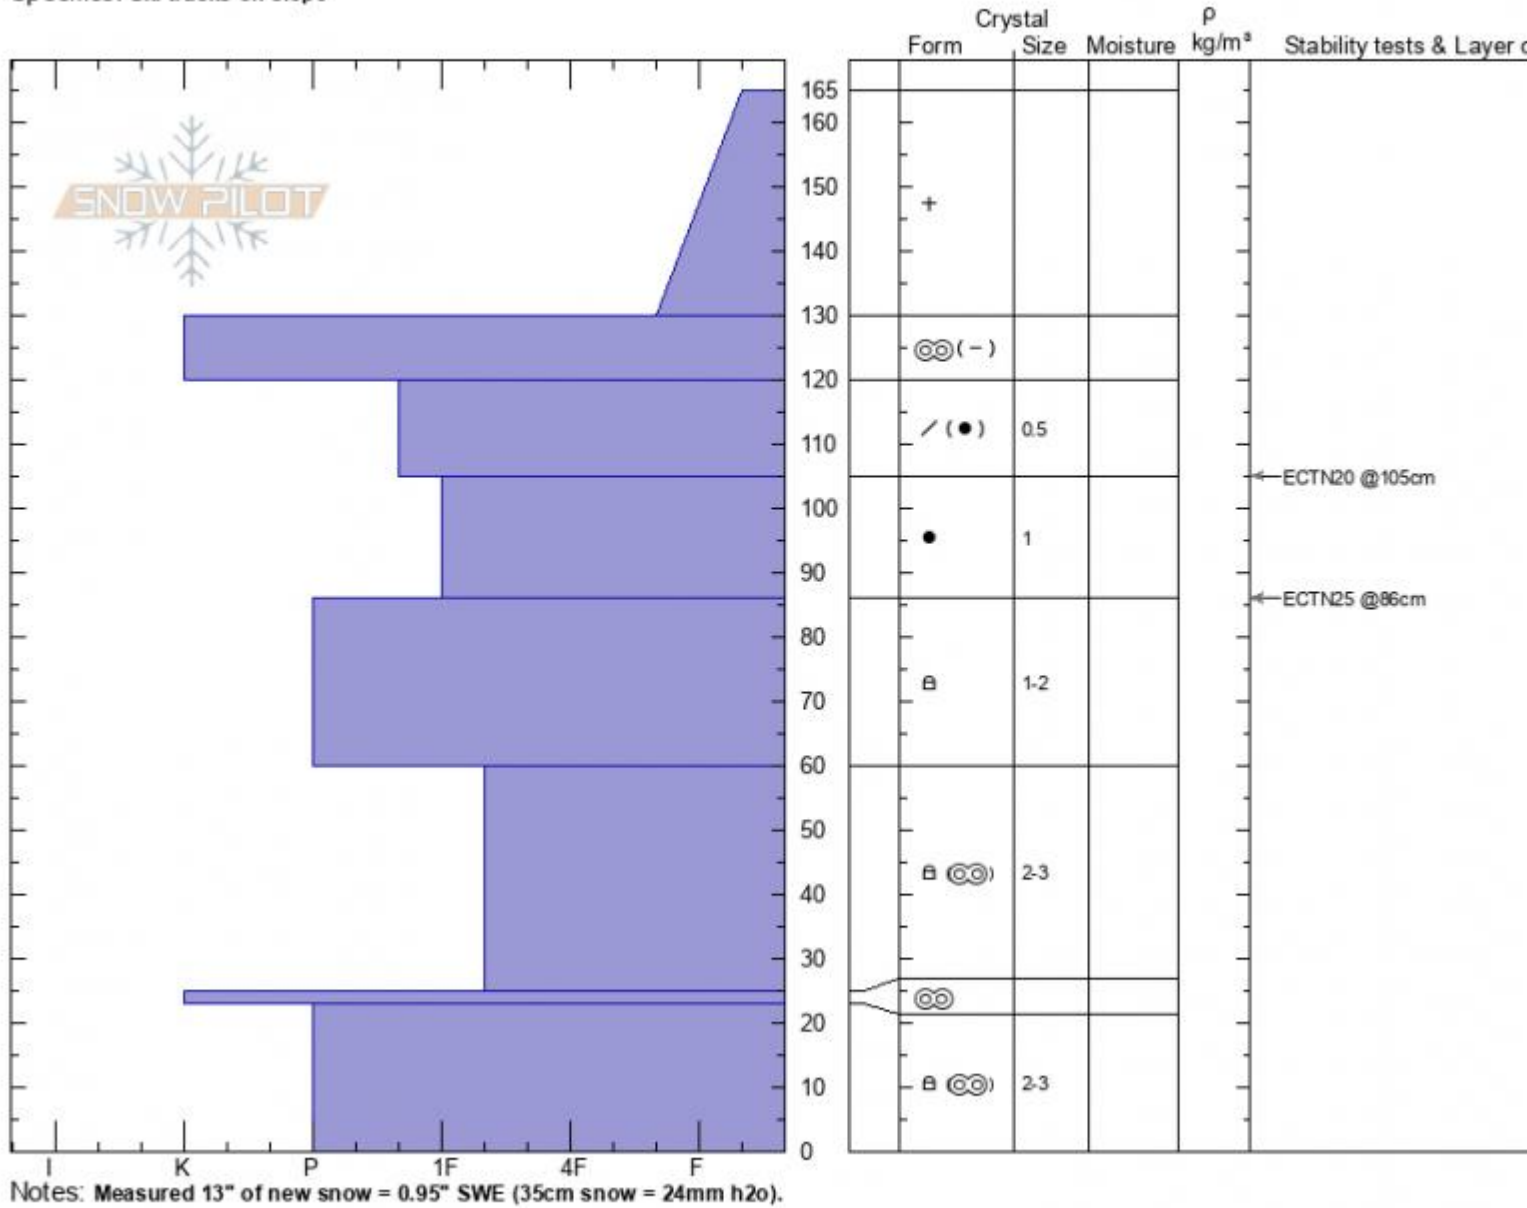

Divide Shoulder
Gallatin Range-N
MT
 Elevation: **9587 ft**
 Aspect: **165°**
 Specifics: **Ski tracks on slope**

Alex Marienthal
02/18/2022 - 12:30pm
 Co-ord: **45.40238N, -110.97026W**
 Slope Angle: **28°**
 Wind Loading: **no**

Stability: **Good**
 Air Temperature:
 Sky Cover: **OVC**
 Precipitation: **S-1**
 Wind: **W Light Breeze**

HS:165 Layer Notes:
 165-130cm: **Problematic layer**

Advisory Region
 Northern Gallatin
 Longitude
 -110.98W
 Latitude
 45.40N
 Northern Gallatin, 2022-02-19