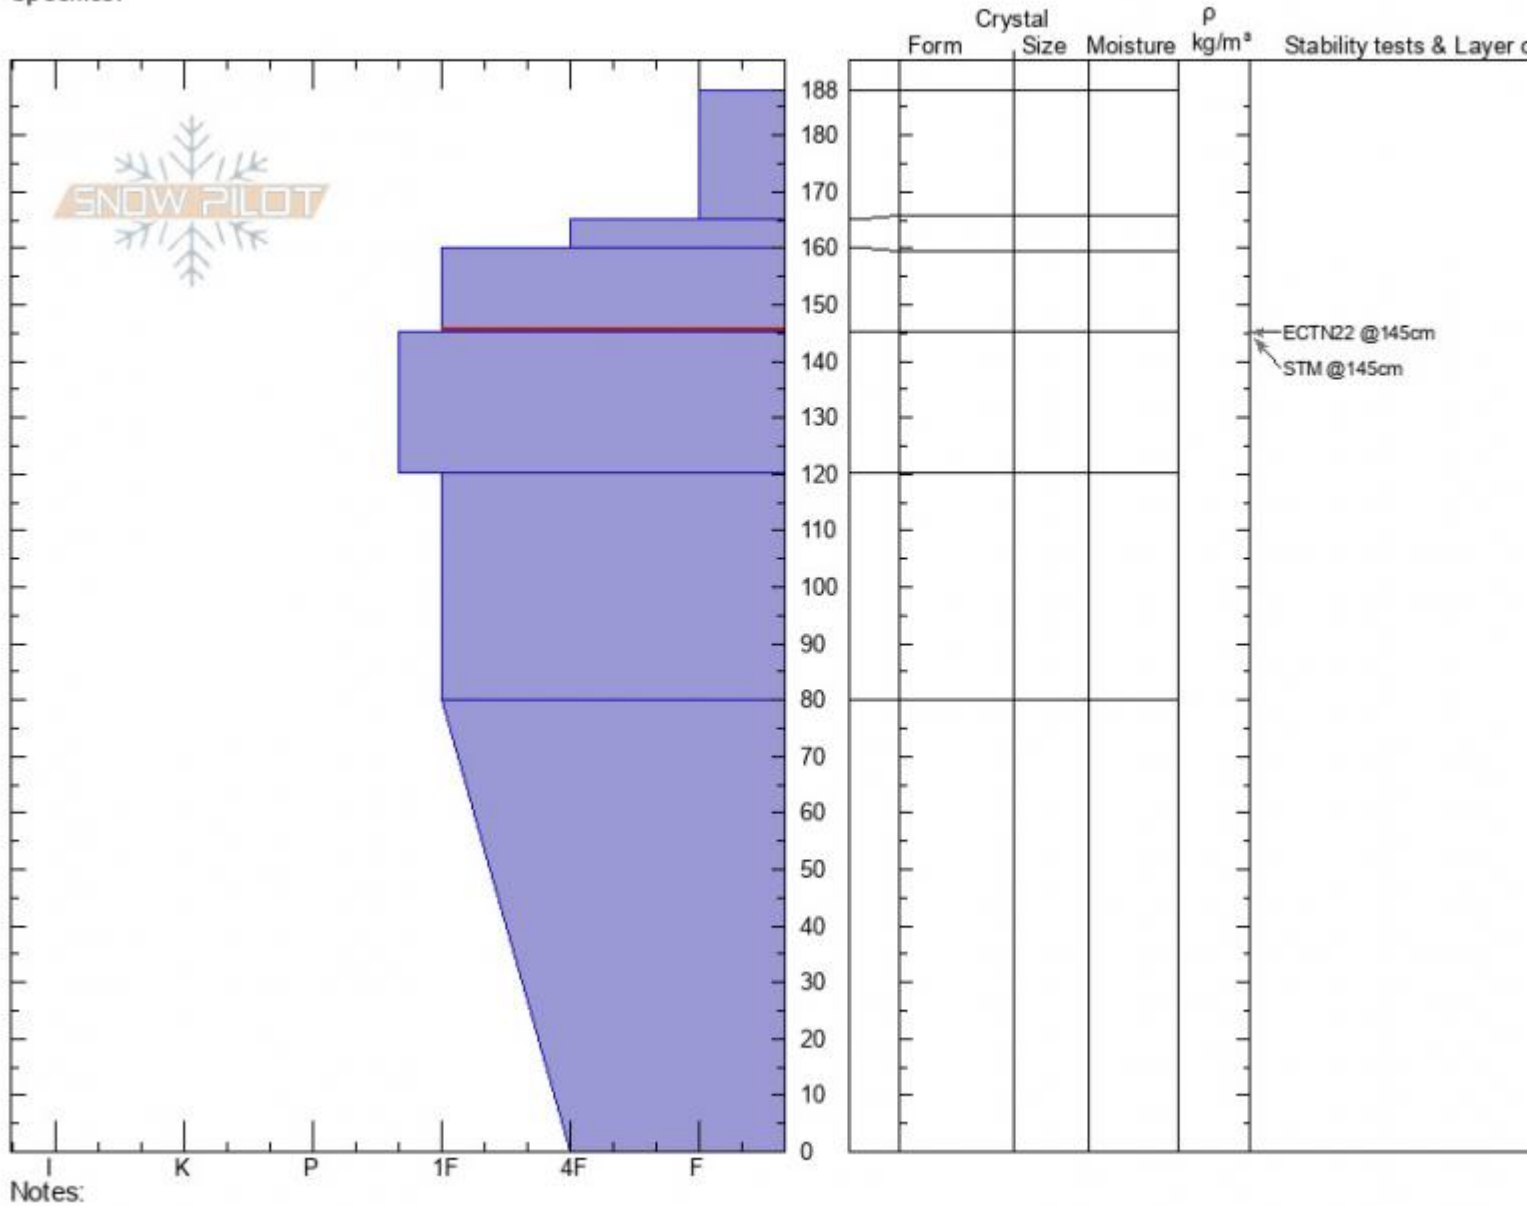

Blackmore Lake
Gallatin Range-N
MT
 Elevation: **2793 m**
 Aspect:
 Specifics:

Erich Schreier
02/20/2022 - 12:30pm
 Co-ord: **45.45705N, -110.99971W**
 Slope Angle: **32°**
 Wind Loading: **previous**

Stability:
 Air Temperature: **0°C**
 Sky Cover: **OVC**
 Precipitation: **S2**
 Wind: **SW Calm**

HS:188 Layer Notes:
 160-145cm: **Problematic layer**

Advisory Region
 Northern Gallatin
 Longitude
 -111.00W
 Latitude
 45.44N
 Northern Gallatin, 2022-02-21