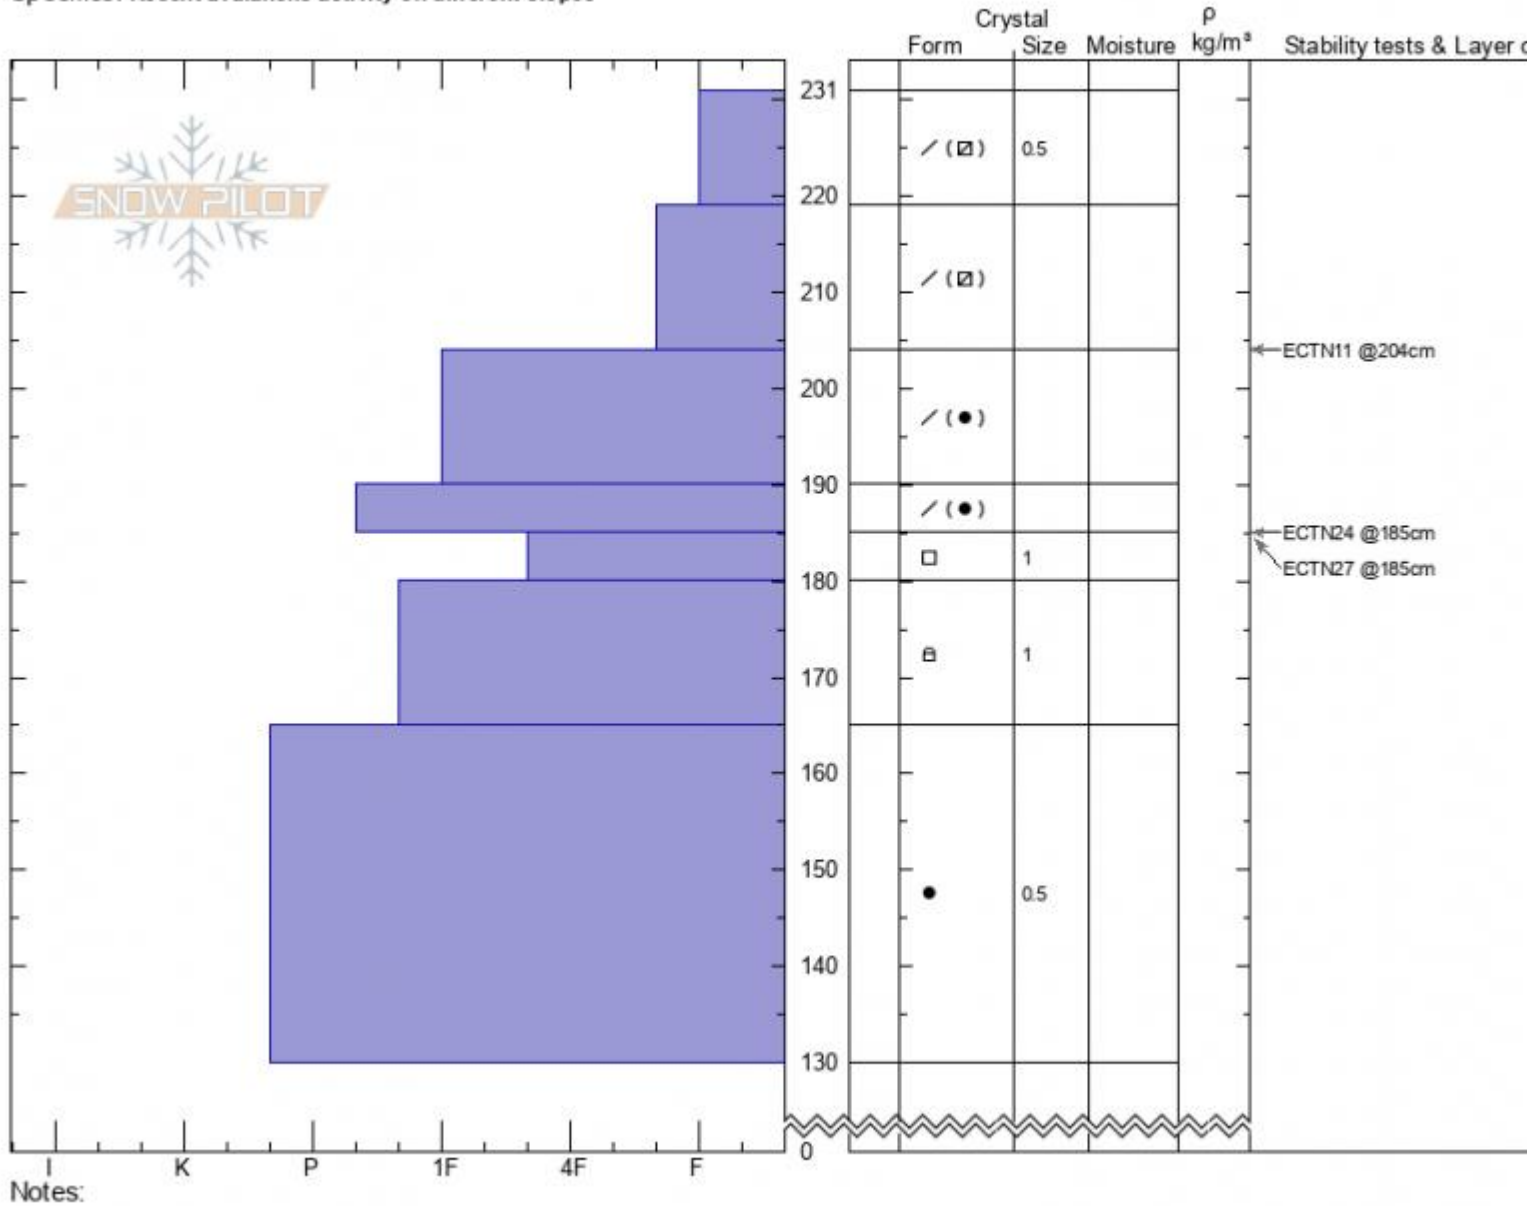

Henderson Bench
Cooke City
MT
 Elevation: **9607 ft**
 Aspect: **22°**
 Specifics: **Recent avalanche activity on different slopes**

Alex Marienthal
02/25/2022 - 3:11pm
 Co-ord: **45.05076N, -109.93443W**
 Slope Angle: **28°**
 Wind Loading: **previous**

Stability: **Good**
 Air Temperature:
 Sky Cover: **FEW**
 Precipitation: **NO**
 Wind: **SW Calm**

HS:231 Layer Notes:
 185-180cm: **Problematic layer**

Advisory Region
 Cooke City
 Longitude
 -109.95W
 Latitude
 45.06N
 Cooke City, 2022-02-26