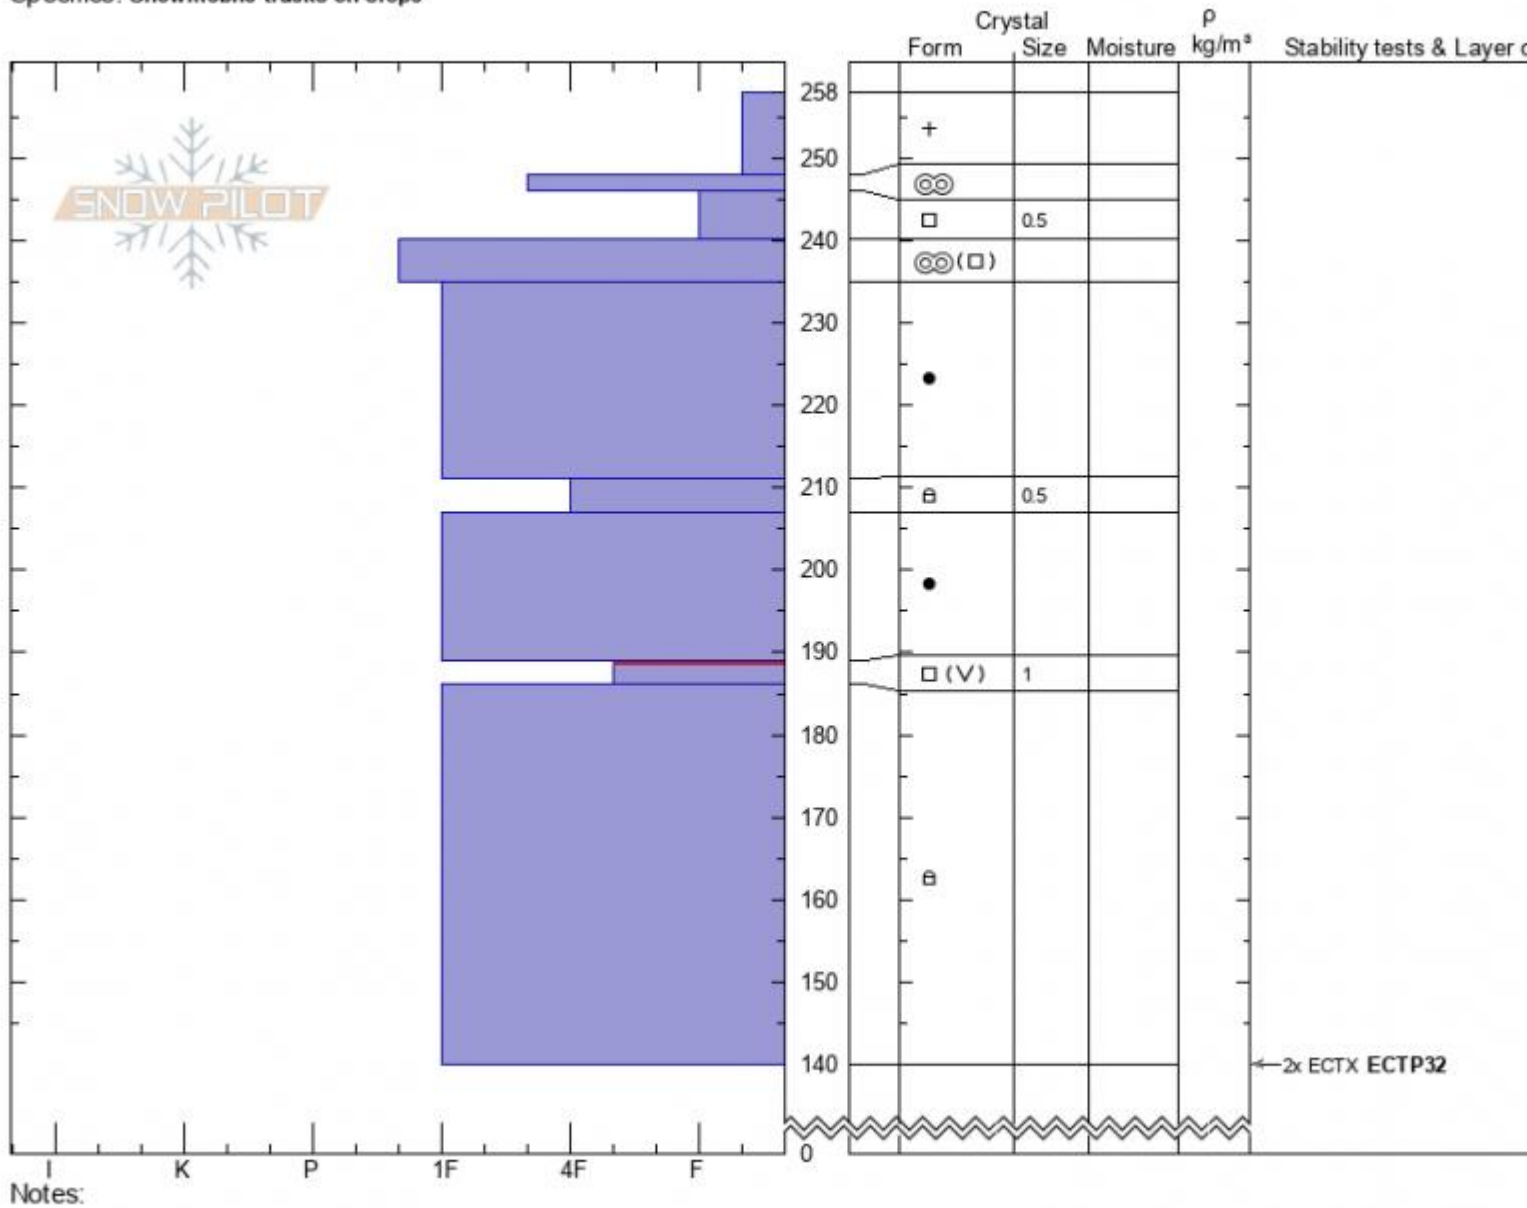

**Almost Died**  
**Cooke City**  
**MT**  
 Elevation: **9500 ft**  
 Aspect: **60°**  
 Specifics: **Snowmobile tracks on slope**

**Ian Hoyer**  
**03/09/2022 - 10:00am**  
 Co-ord: **45.05053N, -109.93176W**  
 Slope Angle: **25°**  
 Wind Loading: **previous**

Stability: **Fair**  
 Air Temperature:  
 Sky Cover: **FEW**  
 Precipitation: **NO**  
 Wind: **Calm**

**HS:258**    Layer Notes:  
**PF:25**    189-186cm: **Problematic layer**

Advisory Region  
 Cooke City  
 Longitude  
 -109.95W  
 Latitude  
 45.06N  
 Cooke City, 2022-03-09