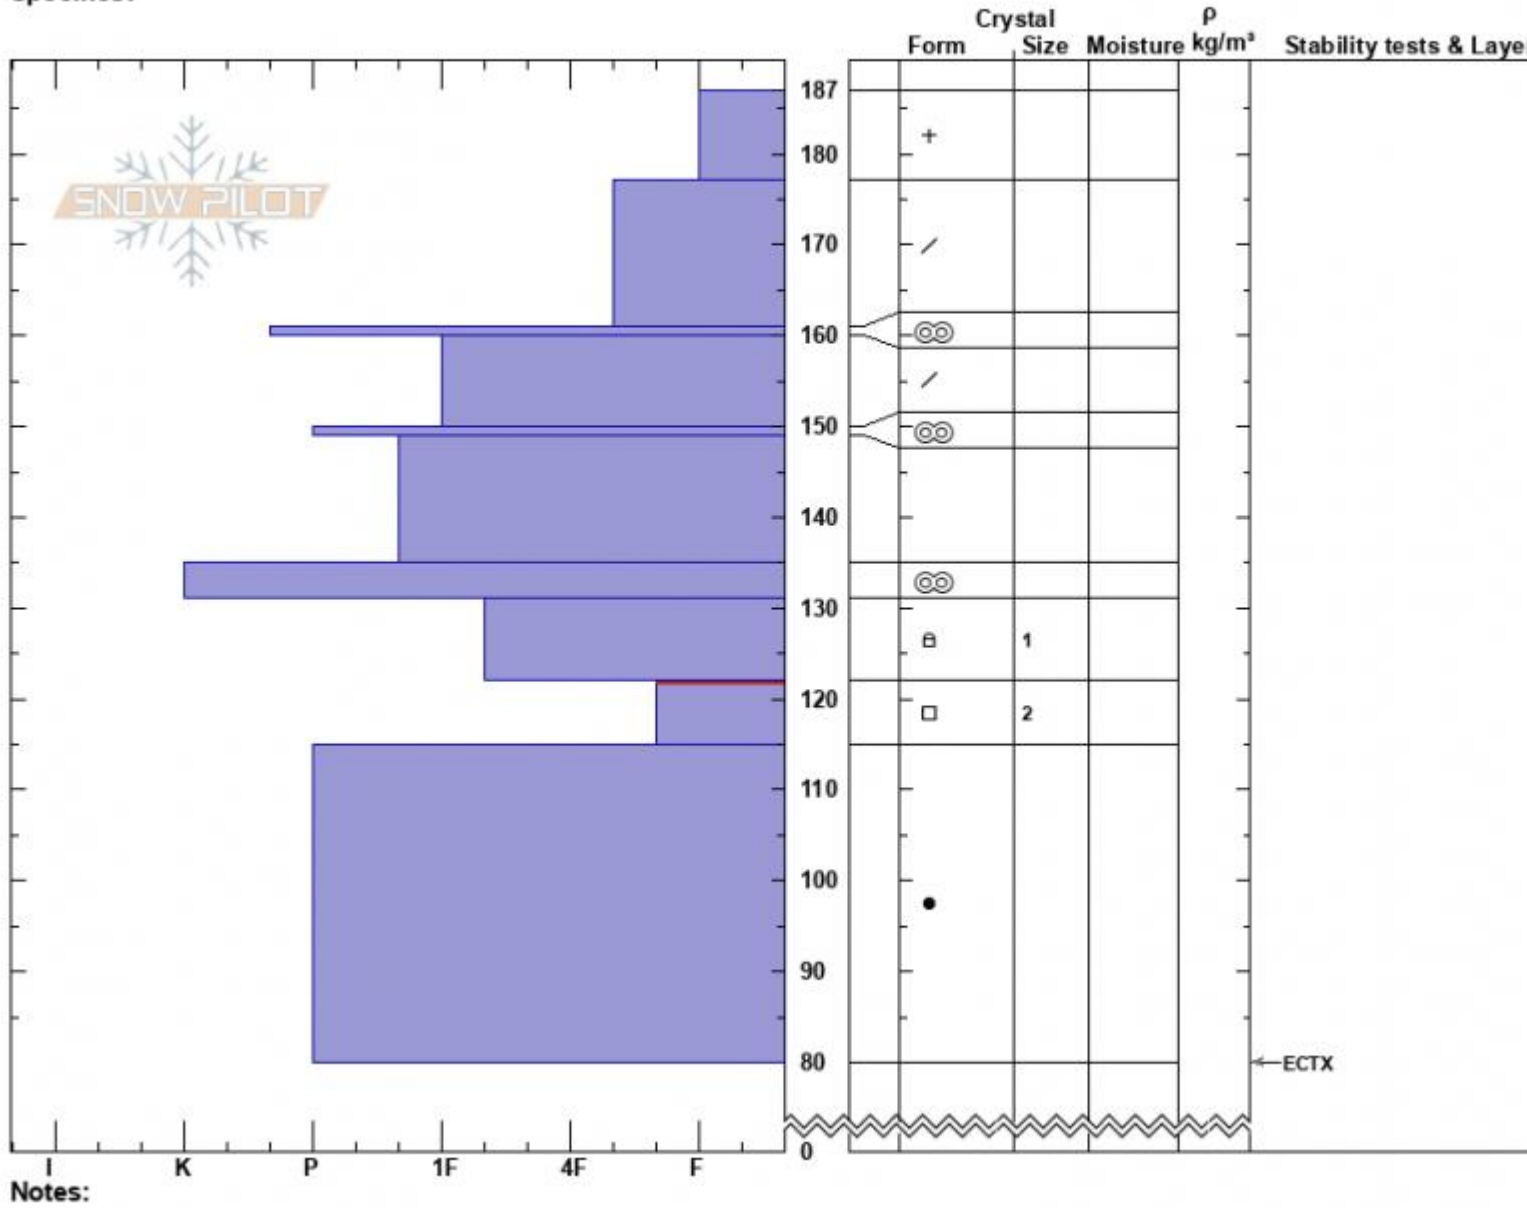

Throne East Profile
 Bridger Range
 MT
 Elevation: 8098 ft
 Aspect: 89°
 Specifics:

Dave Zinn
 03/20/2022 - 10:00am
 Co-ord: 45.88405N, -110.94990W
 Slope Angle: 32°
 Wind Loading: no

Stability: Good
 Air Temperature:
 Sky Cover: OVC
 Precipitation: S1
 Wind: W Calm

HS:187 Layer Notes:
 122-115cm: Problematic layer

Notes:
 Advisory Region
 Bridger Range
 Longitude
 -110.95W
 Latitude
 45.88N
 Bridger Range, 2022-03-20