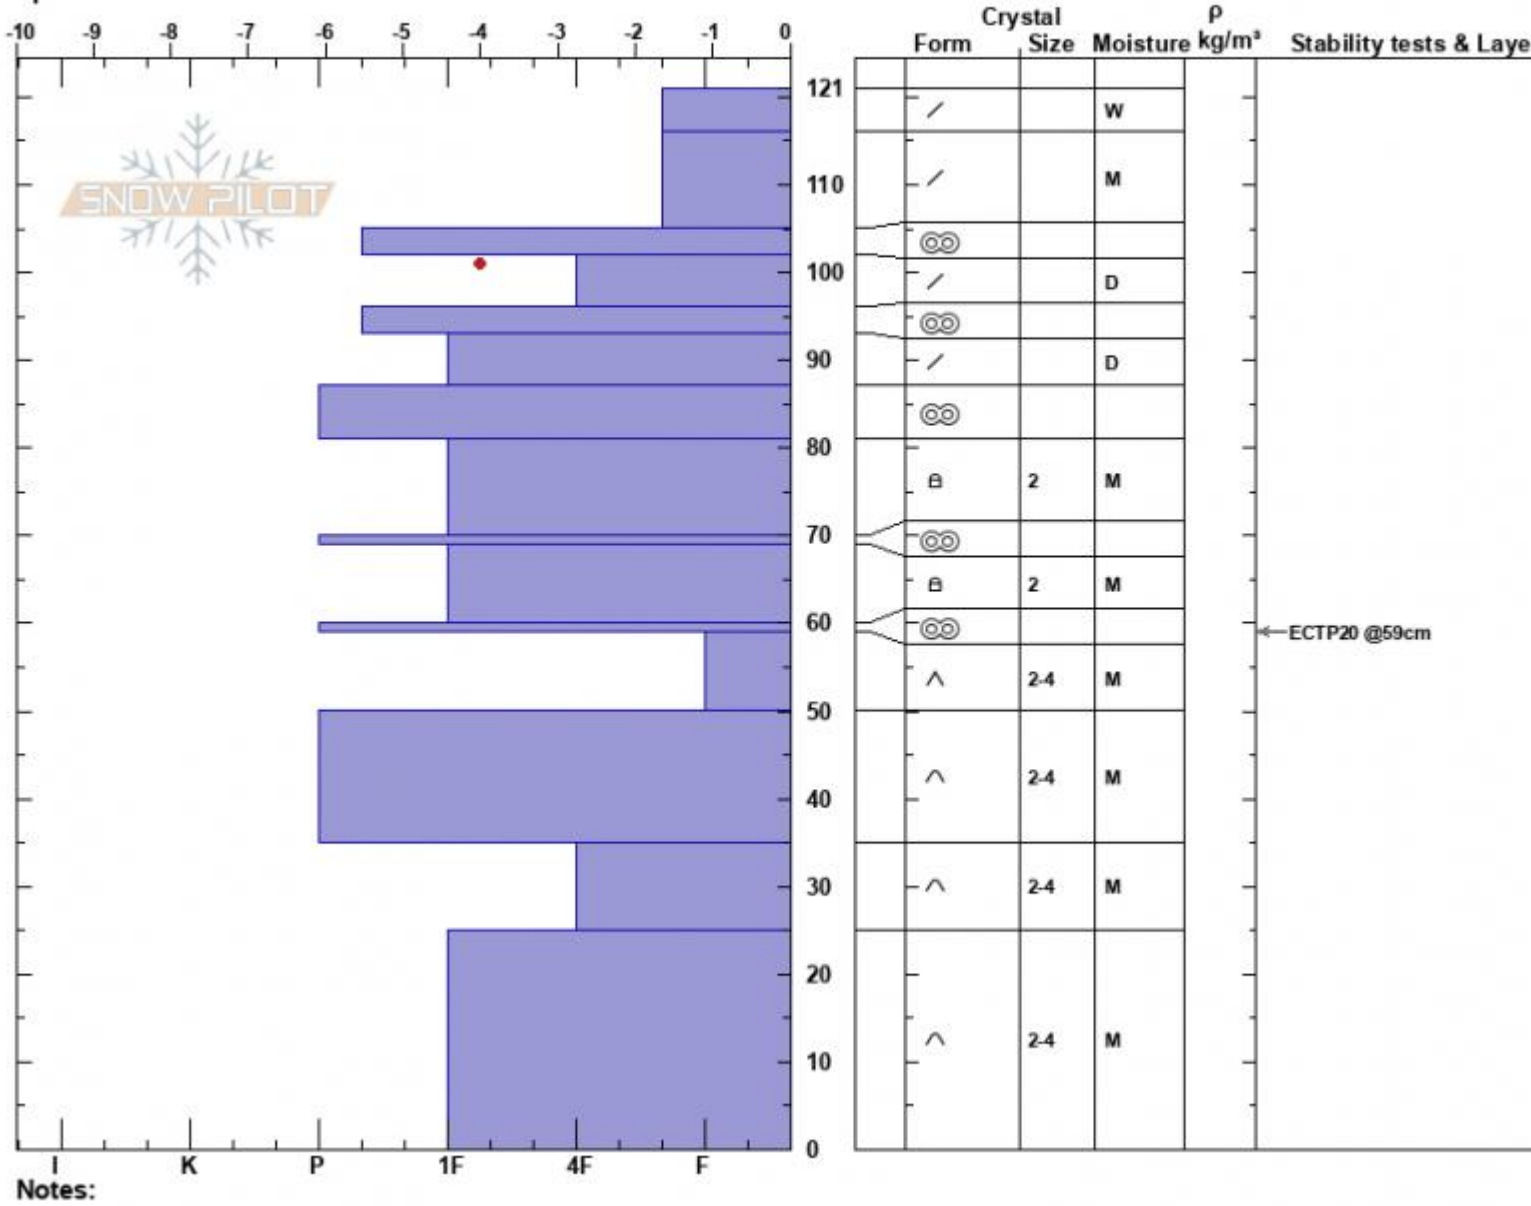

Wheeler Meadow
 Gallatin Range-N
 MT
 Elevation: 8100 ft
 Aspect: 100°
 Specifics:

Ian Hoyer
 03/23/2022 - 11:00am
 Co-ord: 45.50096N, -111.07597W
 Slope Angle: 25°
 Wind Loading: no

Stability: Fair
 Air Temperature:
 Sky Cover: FEW
 Precipitation: NO
 Wind: Calm

HS:121
 PF:40
 PS: 10
 Layer Notes:
 59-50cm: Problematic layer

Advisory Region
 Northern Gallatin
 Longitude
 -111.08W
 Latitude
 45.51N
 Northern Gallatin, 2022-03-24