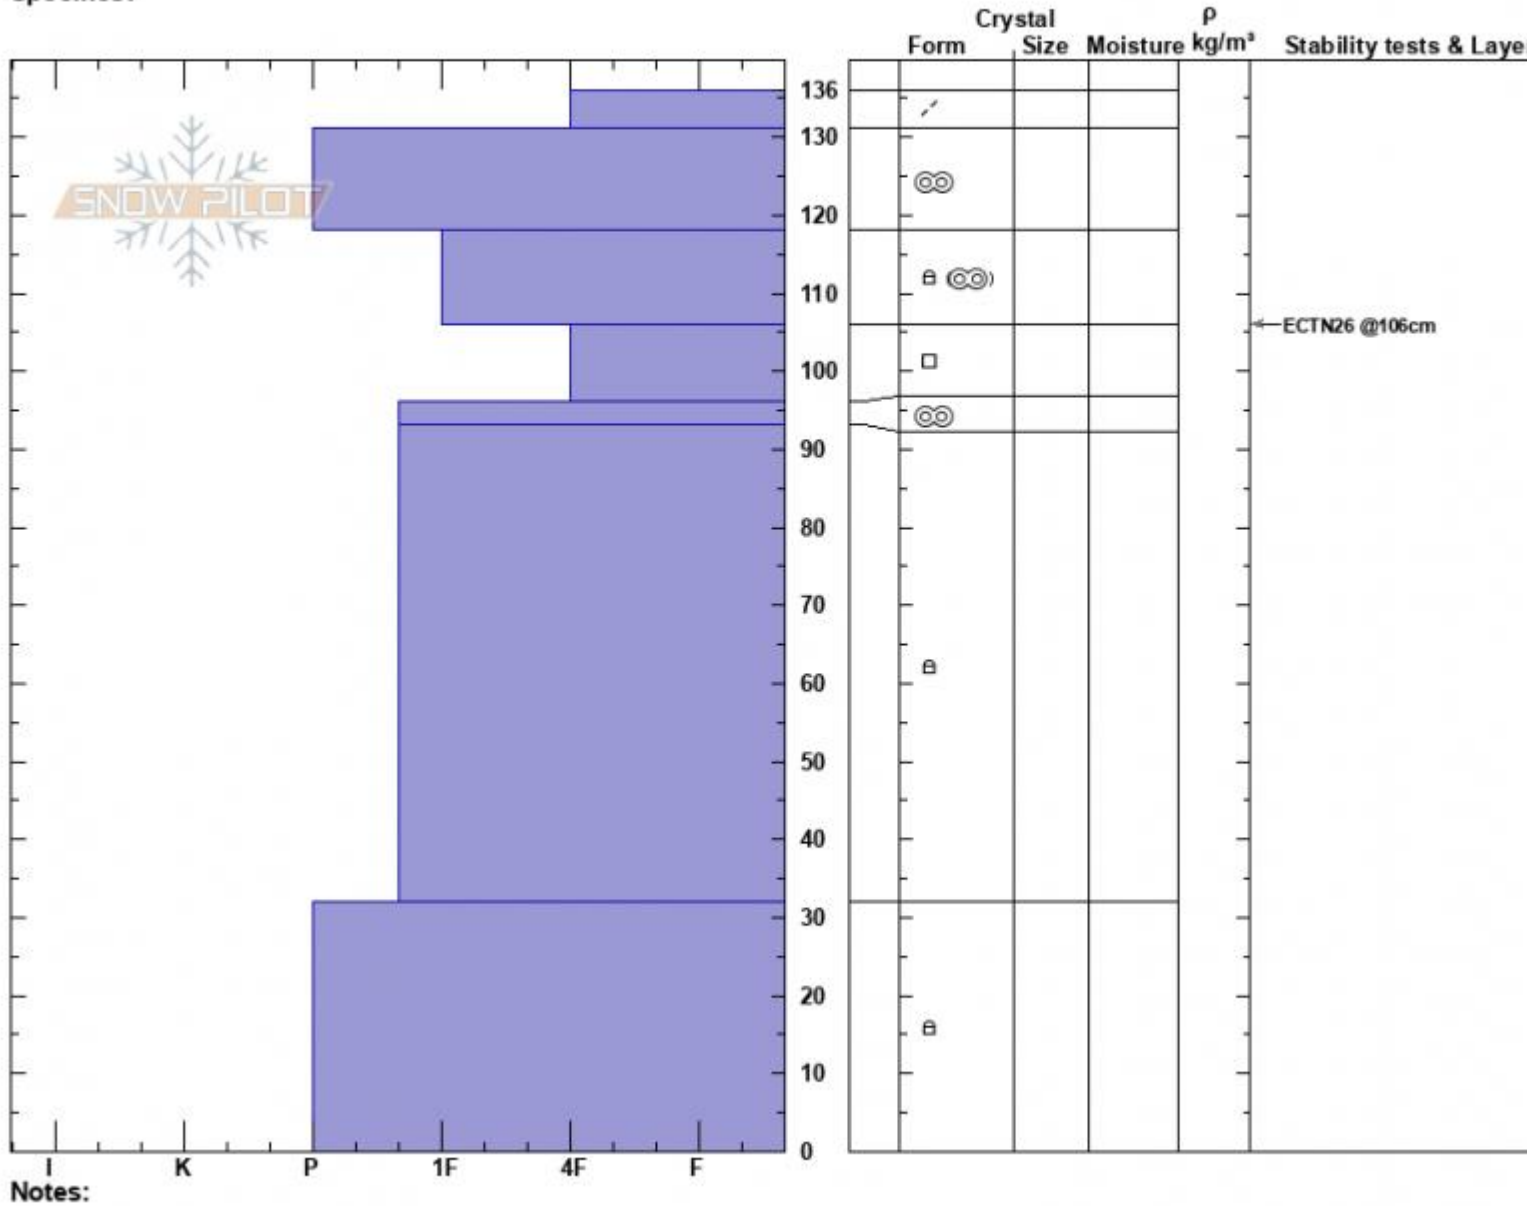

Lionhead Ridge, Marge
 Henry Mtns
 MT
 Elevation: 9115 ft
 Aspect: 87°
 Specifics:

Alex Marienthal
 04/03/2022 - 12:25pm
 Co-ord: 44.71726N, -111.31970W
 Slope Angle: 20°
 Wind Loading: previous

Stability: Good
 Air Temperature:
 Sky Cover: CLR
 Precipitation: NO
 Wind:

HS:136 **Layer Notes:**
 106-96cm: Problematic layer

Notes:
 Advisory Region
 Lionhead Range
 Longitude
 -111.32W
 Latitude
 44.71N
 Lionhead Range, 2022-04-04