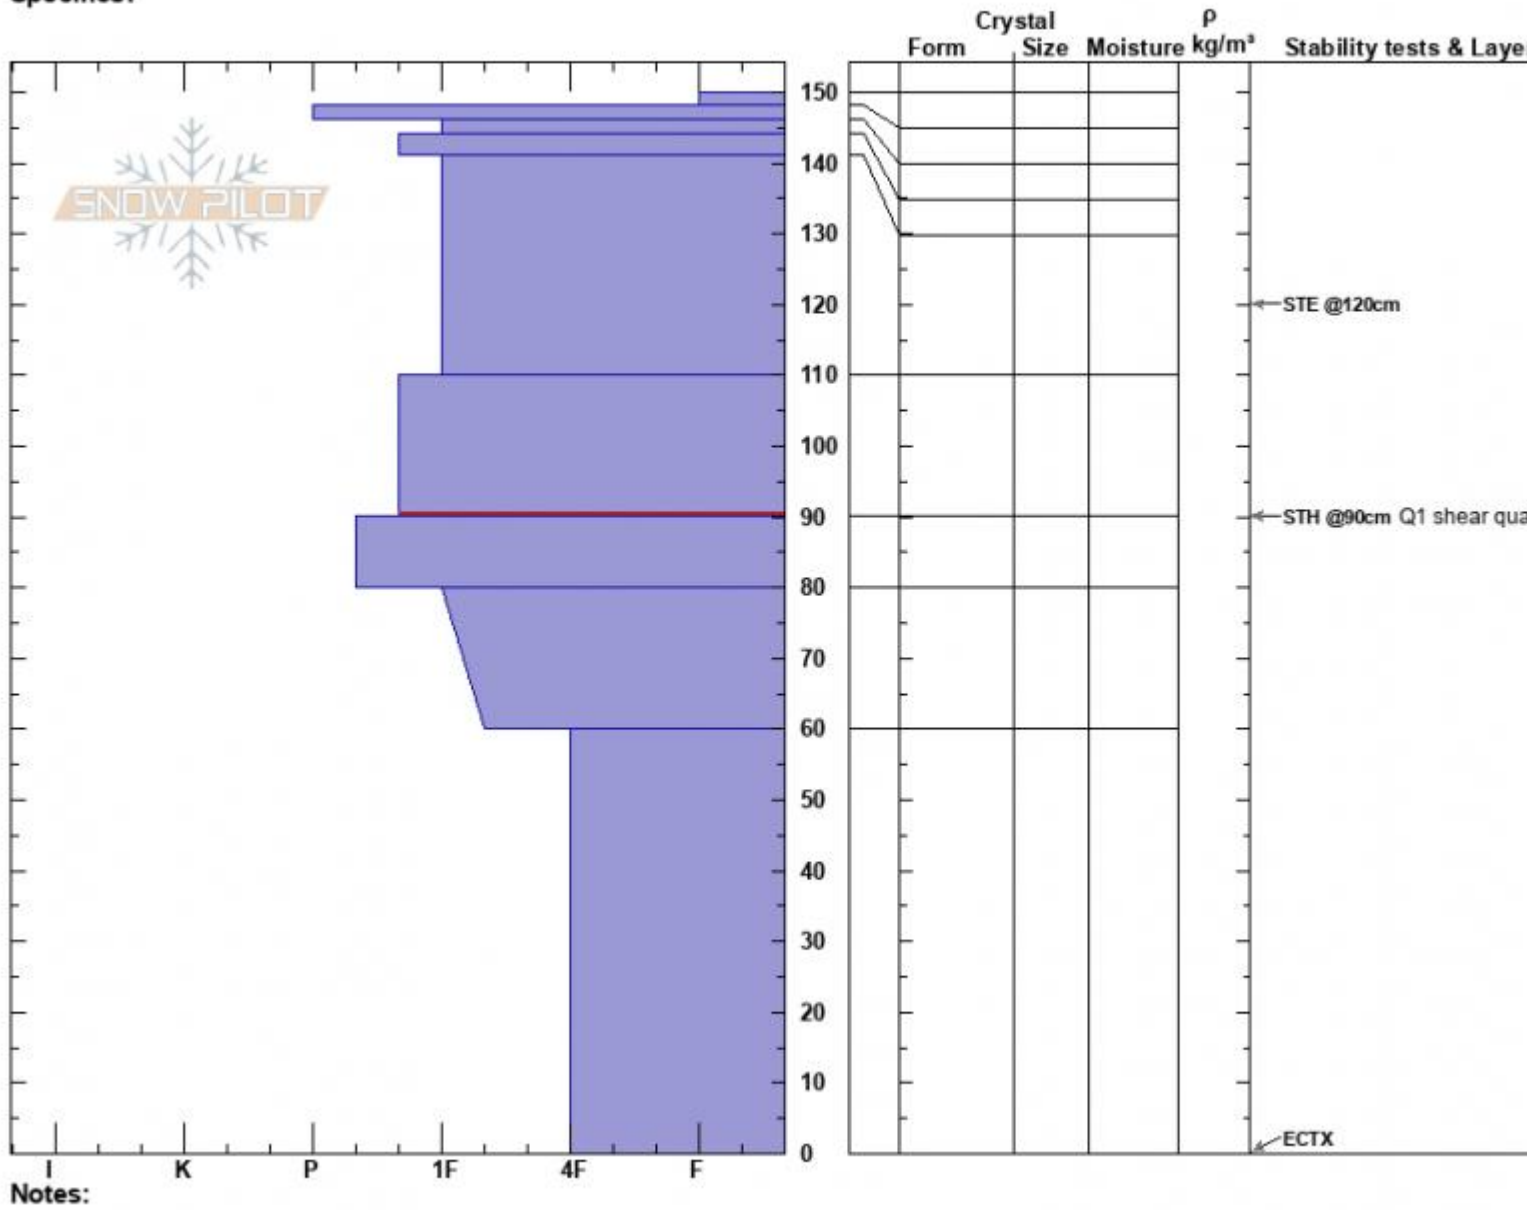

Flathead Pass
 Bridger Range
 MT
 Elevation: 2325 m
 Aspect: NE
 Specifics:

Erich Schreier
 05/01/2022 - 10:30am
 Co-ord: 45.96732N, -111.01052W
 Slope Angle: 30°
 Wind Loading: yes

Stability:
 Air Temperature: 0°C
 Sky Cover: X
 Precipitation: S-1
 Wind: SW Light Breeze

HS:150
 Layer Notes:
 110-90cm: Problematic layer

Advisory Region
 Bridger Range
 Longitude
 -111.02W
 Latitude
 45.97N
 Bridger Range, 2022-05-02