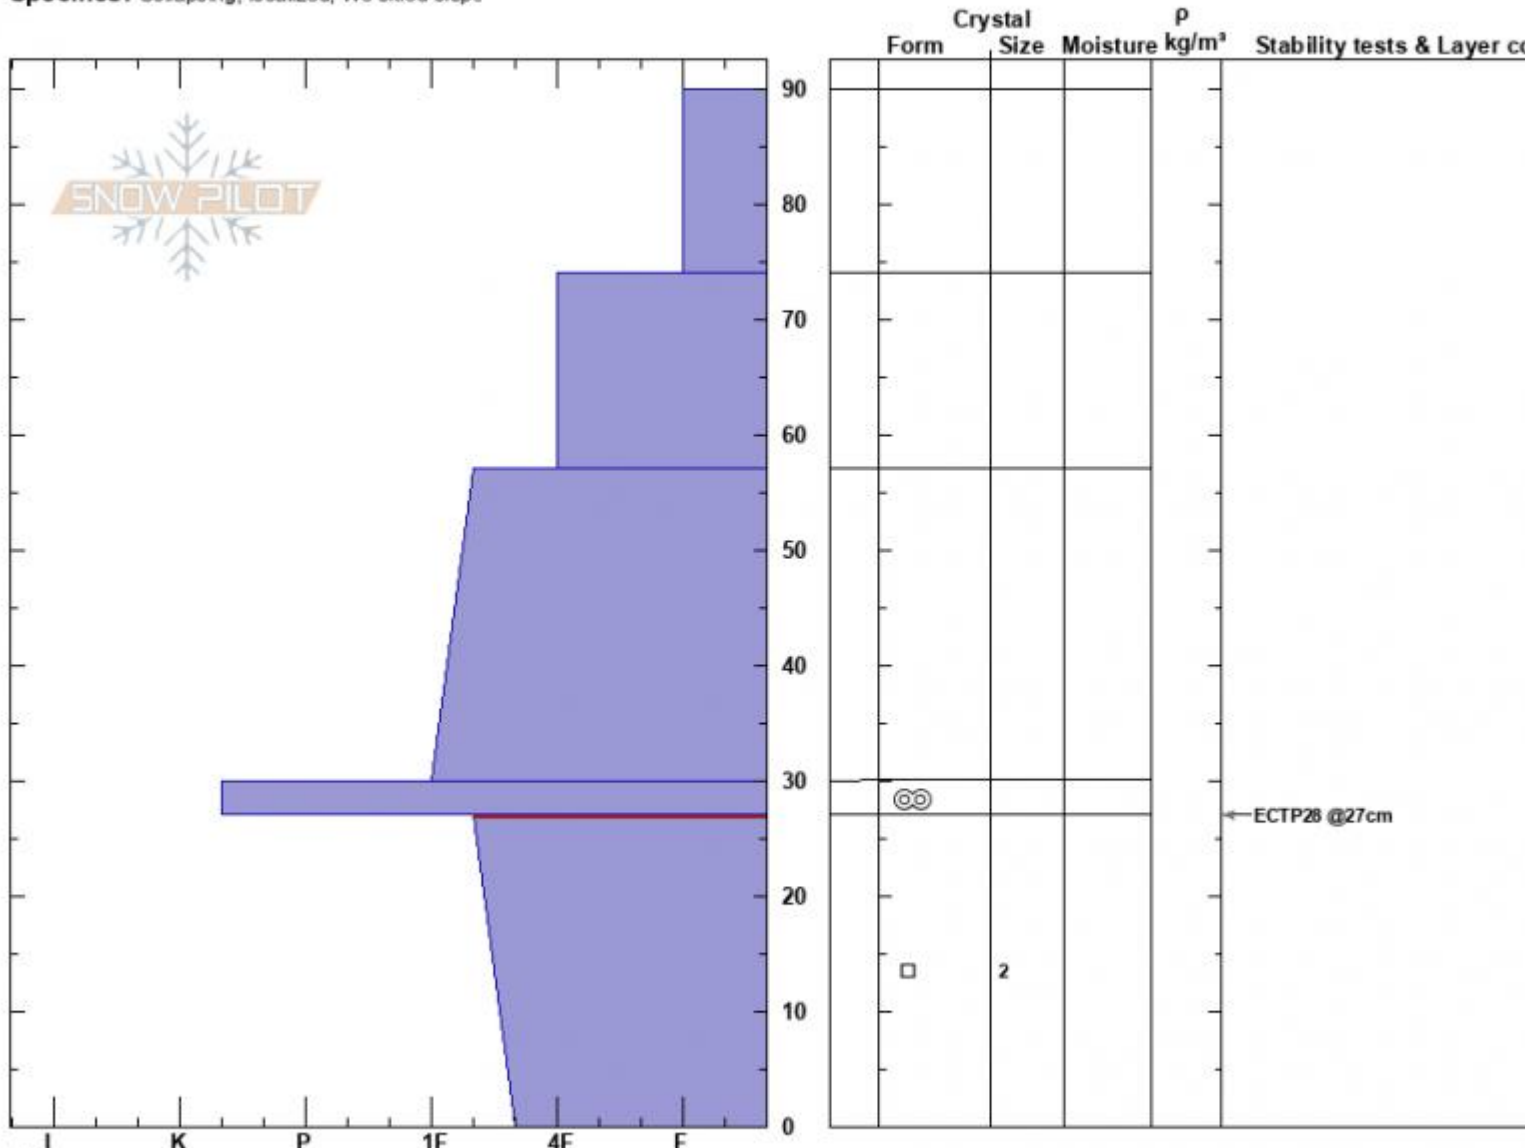

east Mt. Henderson
 Beartooths
 MT
 Elevation: 9450 ft
 Aspect: 95°
 Specifics: Collapsing, localized; We skied slope

Beau Fredlund
 11/12/2022 - 11:00am
 Co-ord:
 Slope Angle: 29°
 Wind Loading:

Stability:
 Air Temperature:
 Sky Cover: CLR
 Precipitation: NO
 Wind: Calm

HS:90
 Layer Notes:
 27-0cm: Problematic layer

Notes: Snowpit location was in a relatively wind sheltered area. Above the snowpit location, much of the east facing terrain was significantly wind affected/ 1F s recent storm and not optimal for skiing. It seemed like all other aspects around the Mt. Henderson area (S, W and N) had less surface wind affect.

No avalanche activity observed.

Advisory Region

Cooke City

Longitude

-109.95W

Latitude

45.05N

Avalanche Details: [Large collapses near Cooke City](#)