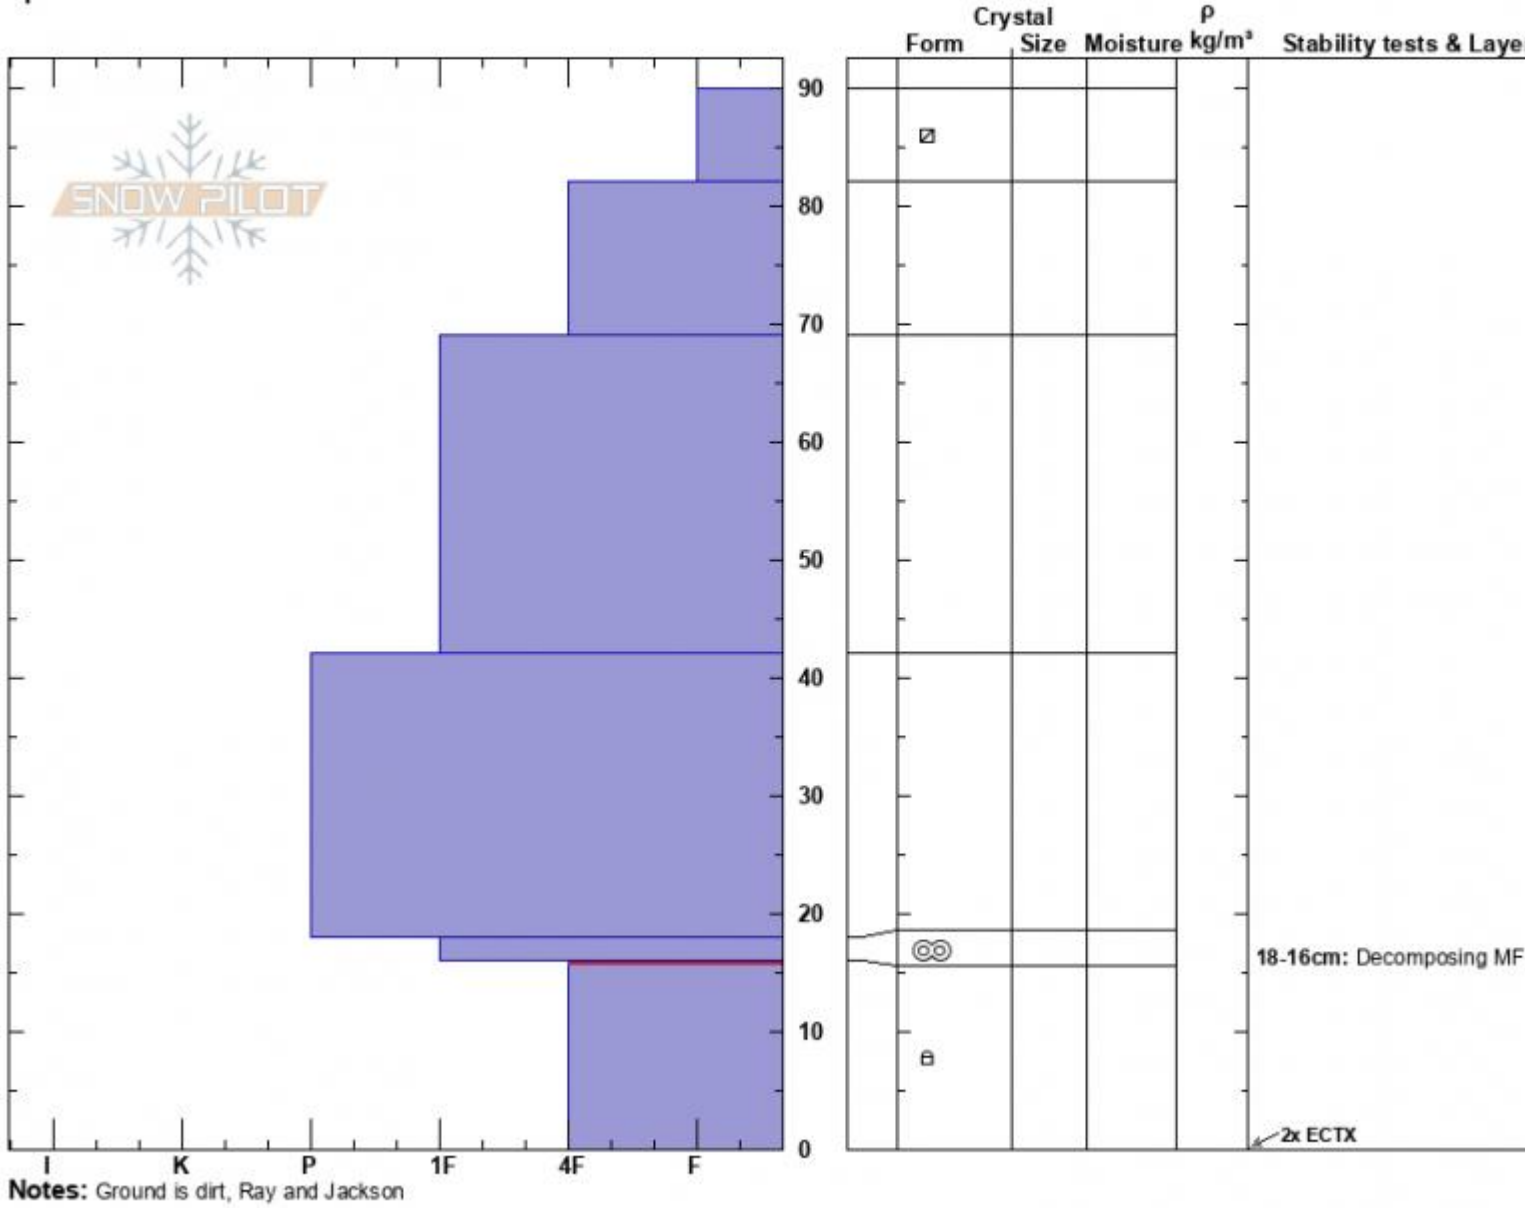

Bacon Rind  
 Madison Range-S  
 MT  
 Elevation: 8970 ft  
 Aspect: N  
 Specifics:

Jackson Breen  
 11/20/2022 - 12:00pm  
 Co-ord:  
 Slope Angle: 25°  
 Wind Loading: no

Stability:  
 Air Temperature:  
 Sky Cover: CLR  
 Precipitation: NO  
 Wind: SW Calm

HS:90  
 Layer Notes:  
 18-16cm: Decomposing MFcr  
 16-0cm: Problematic layer

Loud pow, obvious near surface faceting on most slopes, thin breakable sun crust on S aspects, wind affected on unprotected NW aspects at ridge line, ECTX x2, lots of deadfall, still too thin in many places for enjoyable skiing

Advisory Region  
 Southern Madison  
 Longitude  
 -111.10W

Latitude

44.96N

Southern Madison, 2022-11-20