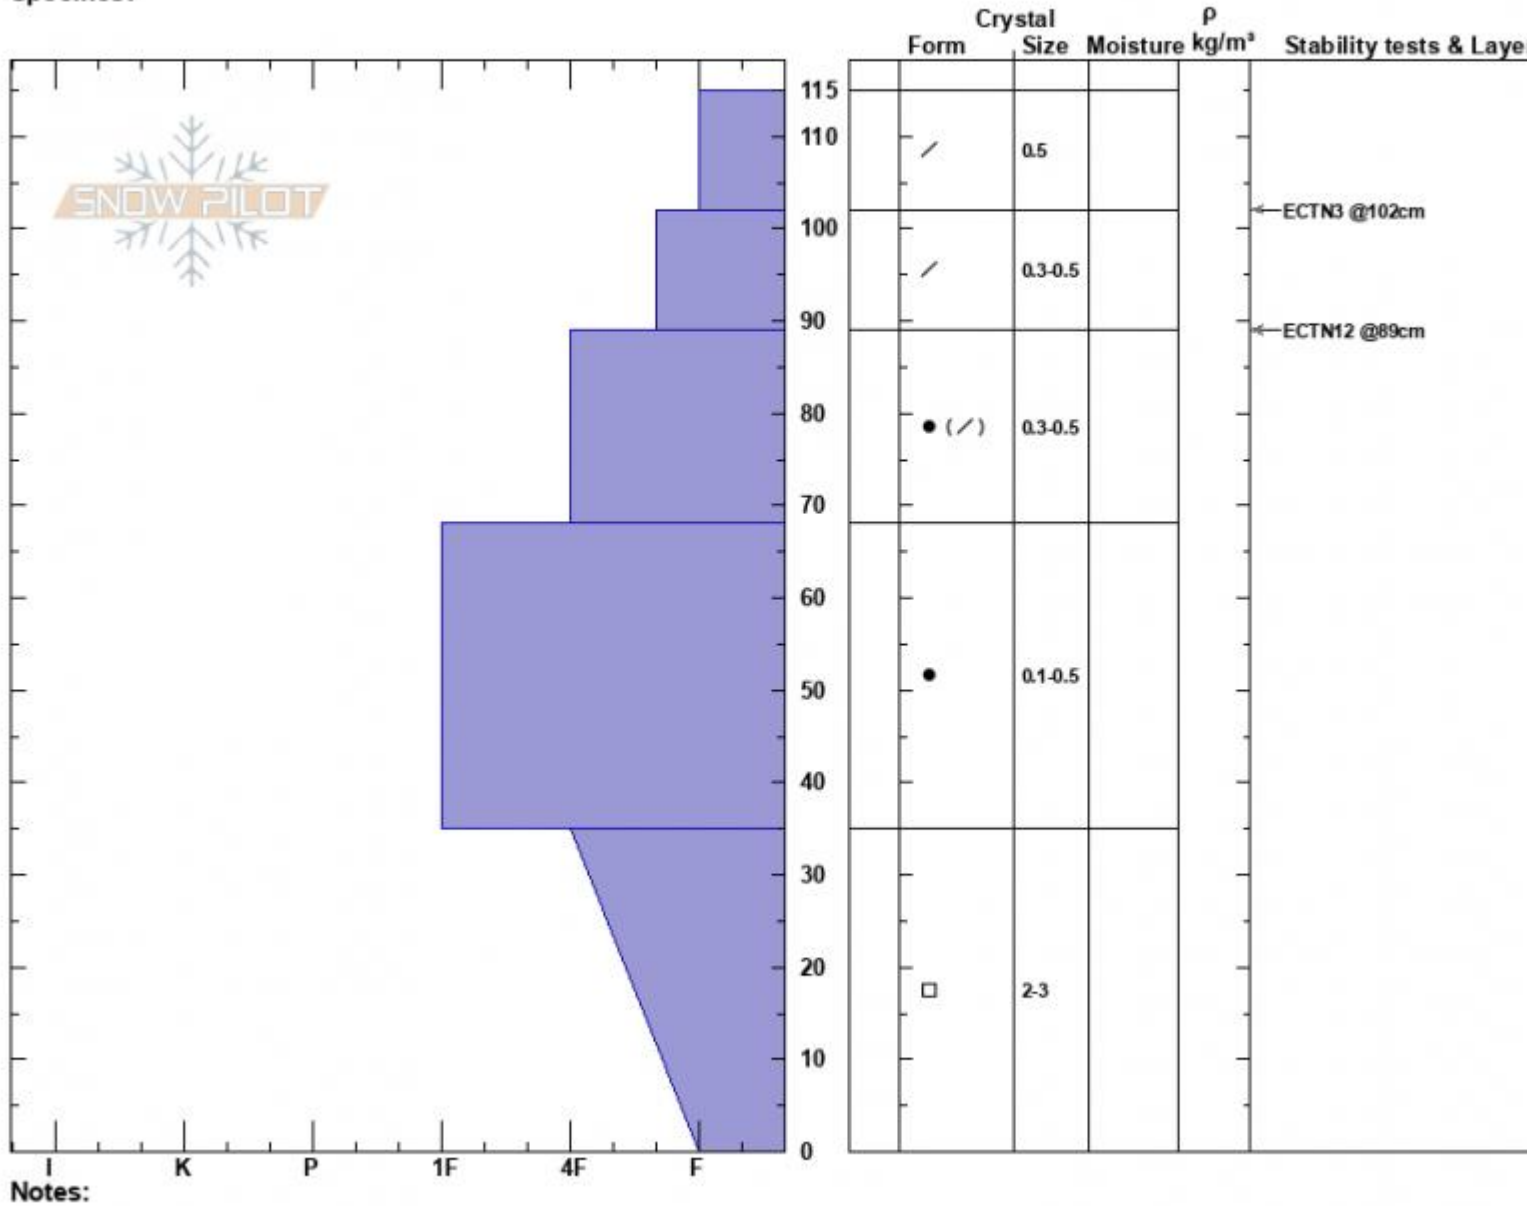

West Face Bear Basin  
 Madison Range-N  
 MT  
 Elevation: 8590 ft  
 Aspect: W  
 Specifics:

Jackson Breen  
 12/20/2022 - 2:20pm  
 Co-ord:  
 Slope Angle: 15°  
 Wind Loading: previous

Stability:  
 Air Temperature:  
 Sky Cover: OVC  
 Precipitation: NO  
 Wind: SW Moderate

HS:115 Layer Notes:  
 35-0cm: Problematic layer

Advisory Region  
 Northern Madison  
 Longitude  
 -111.38W  
 Latitude  
 45.33N

**Avalanche Details:** [Small, cornice triggered avalanche, Beehive](#)  
 Northern Madison, 2022-12-21