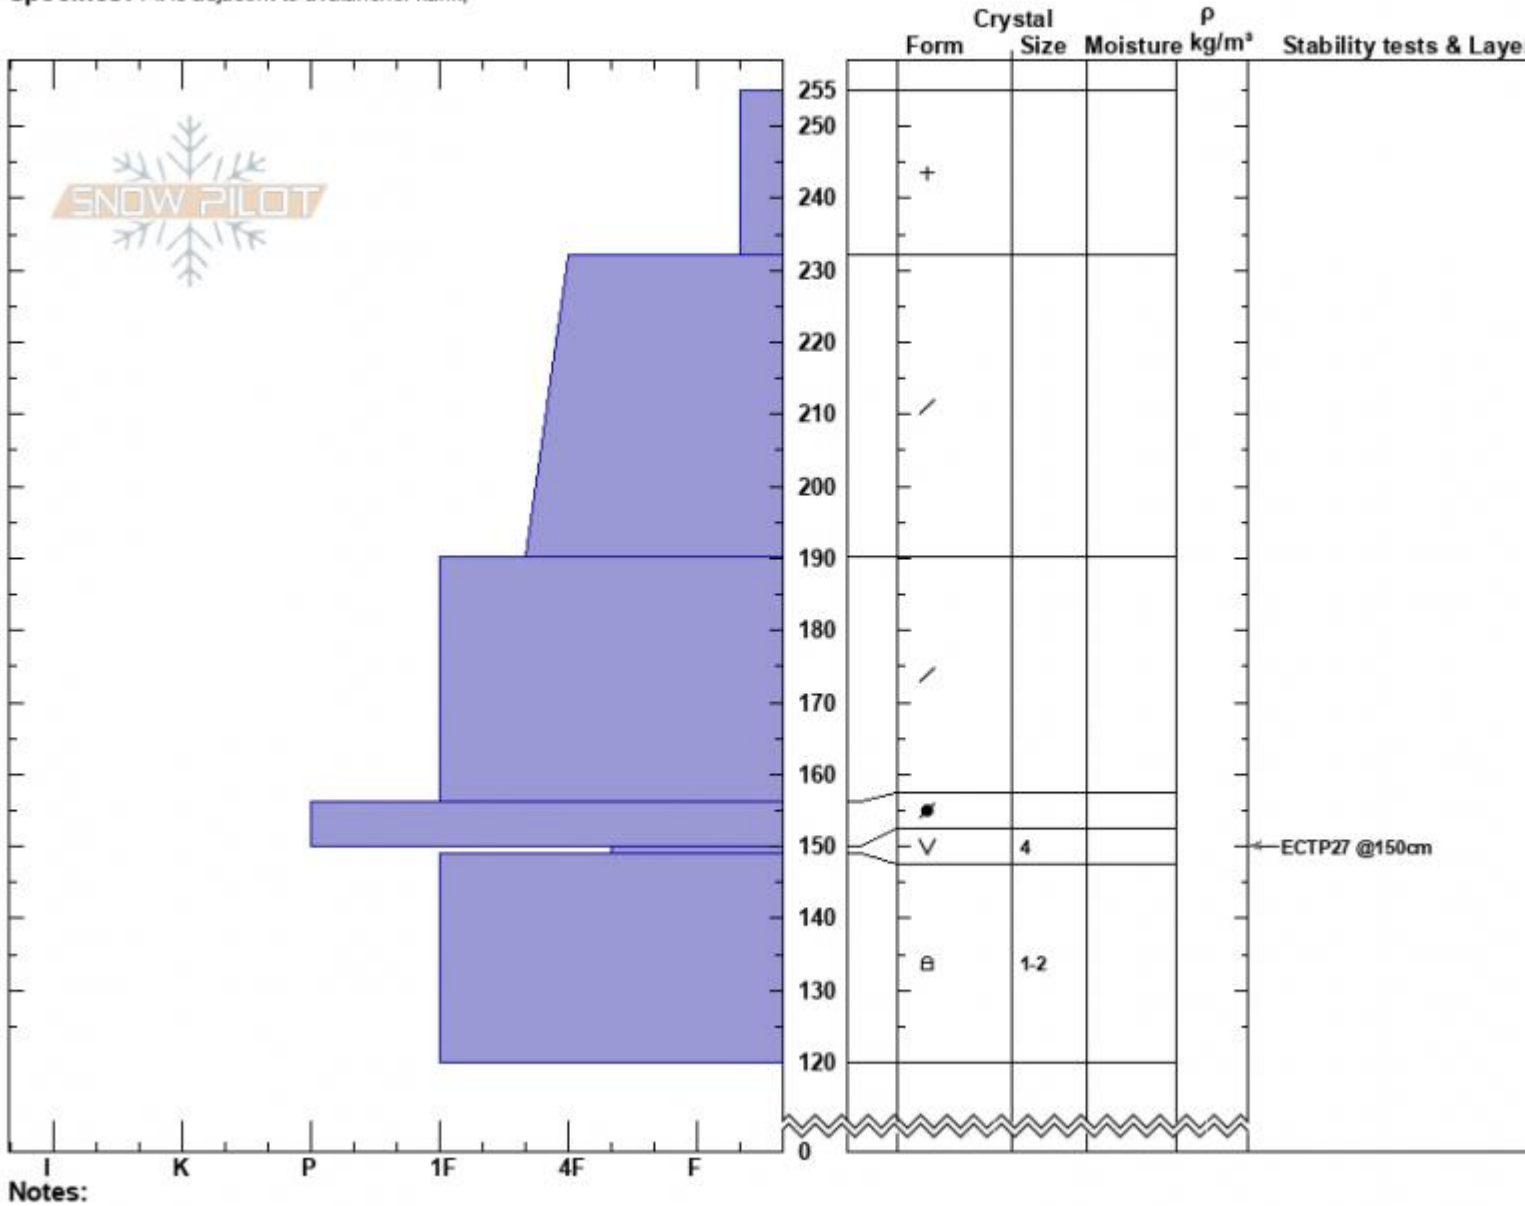

Sage Basin Avalanche  
 Madison Range-S  
 MT  
 Elevation: 9200 ft  
 Aspect: 19°  
 Specifics: Pit is adjacent to avalanche: flank;

Dave Zinn  
 03/01/2023 - 11:15am  
 Co-ord: 44.95055N, -111.31178W  
 Slope Angle: 38°  
 Wind Loading: previous

Stability: Fair  
 Air Temperature:  
 Sky Cover: OVC  
 Precipitation: S-1  
 Wind: Calm

HS:255    Layer Notes:  
 150-149cm: Problematic layer

Advisory Region  
 Southern Madison  
 Longitude  
 -111.27W  
 Latitude  
 45.06N

**Avalanche Details:** [Natural Avalanche Sage Basin](#)  
 Southern Madison, 2023-03-01