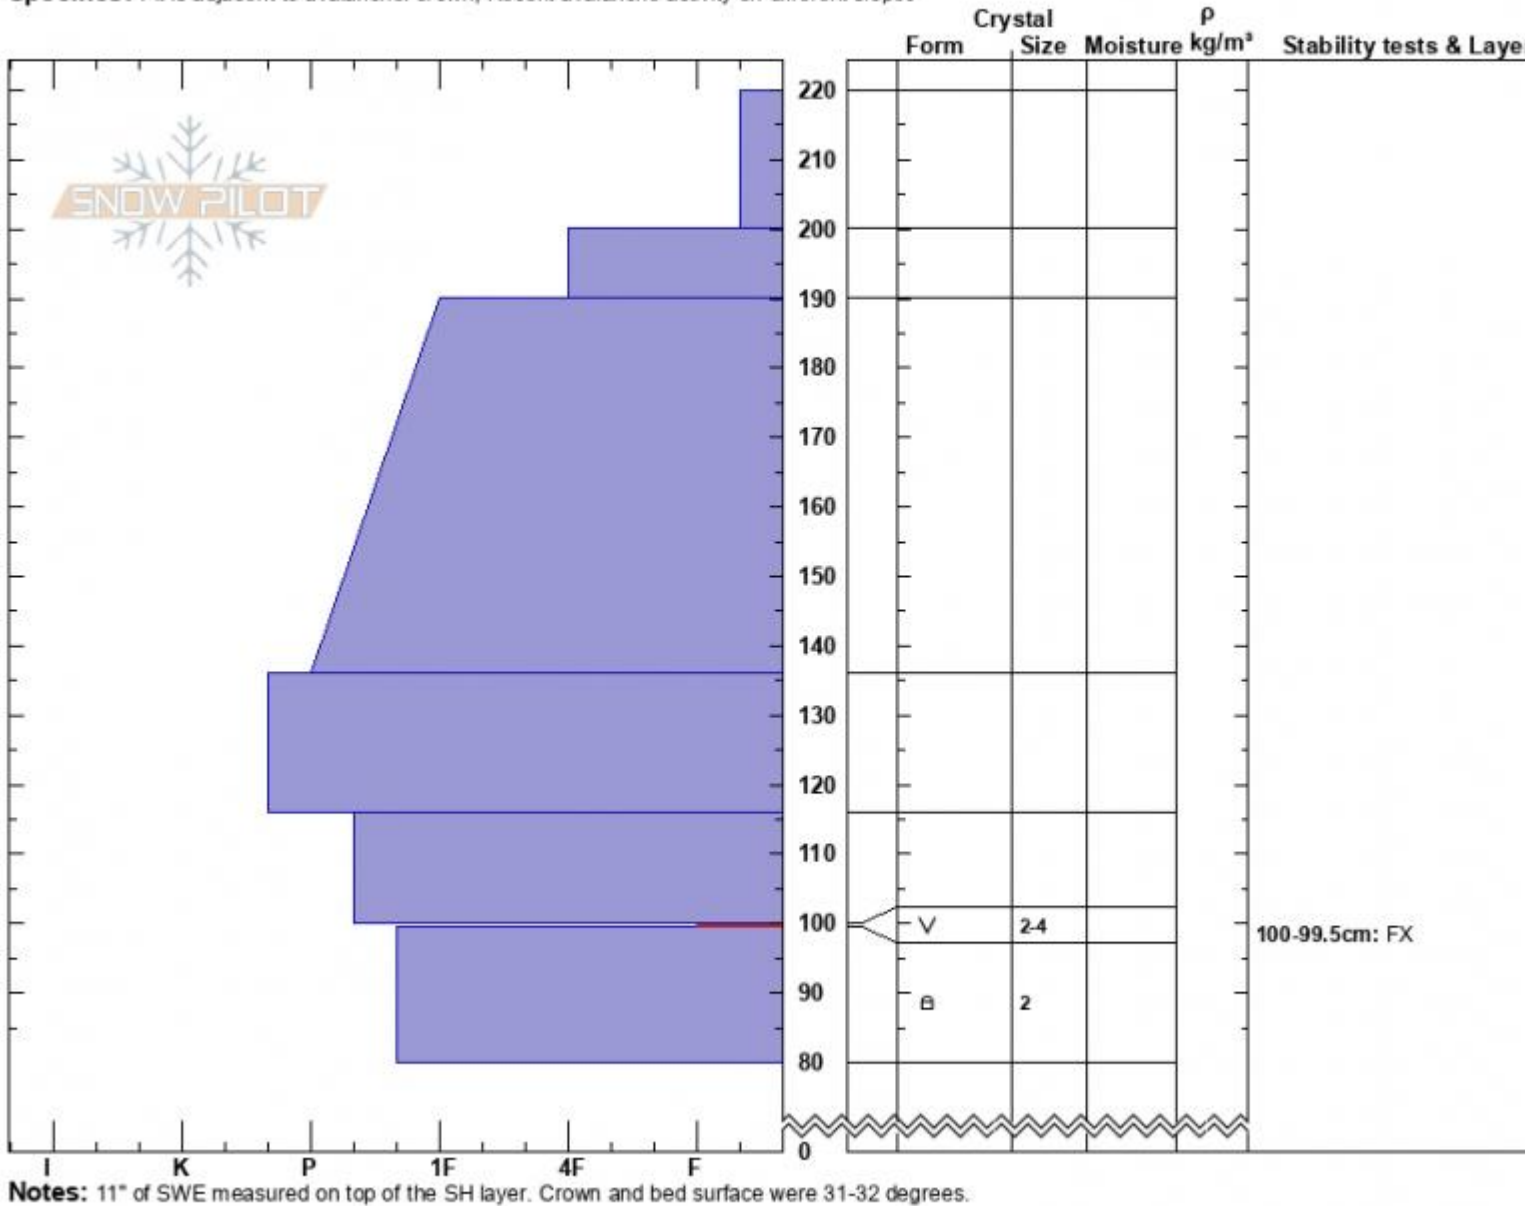

Daisy Pass Ava
 Cooke City
 MT
 Elevation: 10200 ft
 Aspect: 212°
 Specifics: Pit is adjacent to avalanche: crown;

Doug Chabot-Admin
 03/04/2023 - 10:20am
 Co-ord: 45.05537N, -109.95263W
 Slope Angle: 31°
 Wind Loading: previous

Stability:
 Air Temperature: -7°C
 Sky Cover: OVC
 Precipitation: NO
 Wind: W Light Breeze

HS:220
 Layer Notes:
 100-99.5cm: FX
 100-99.5cm: Problematic layer

Advisory Region
 Cooke City
 Longitude
 -109.96W
 Latitude
 45.05N
 Avalanche Details: [skier triggered large slide near Daisy](#)
 Cooke City, 2023-03-05