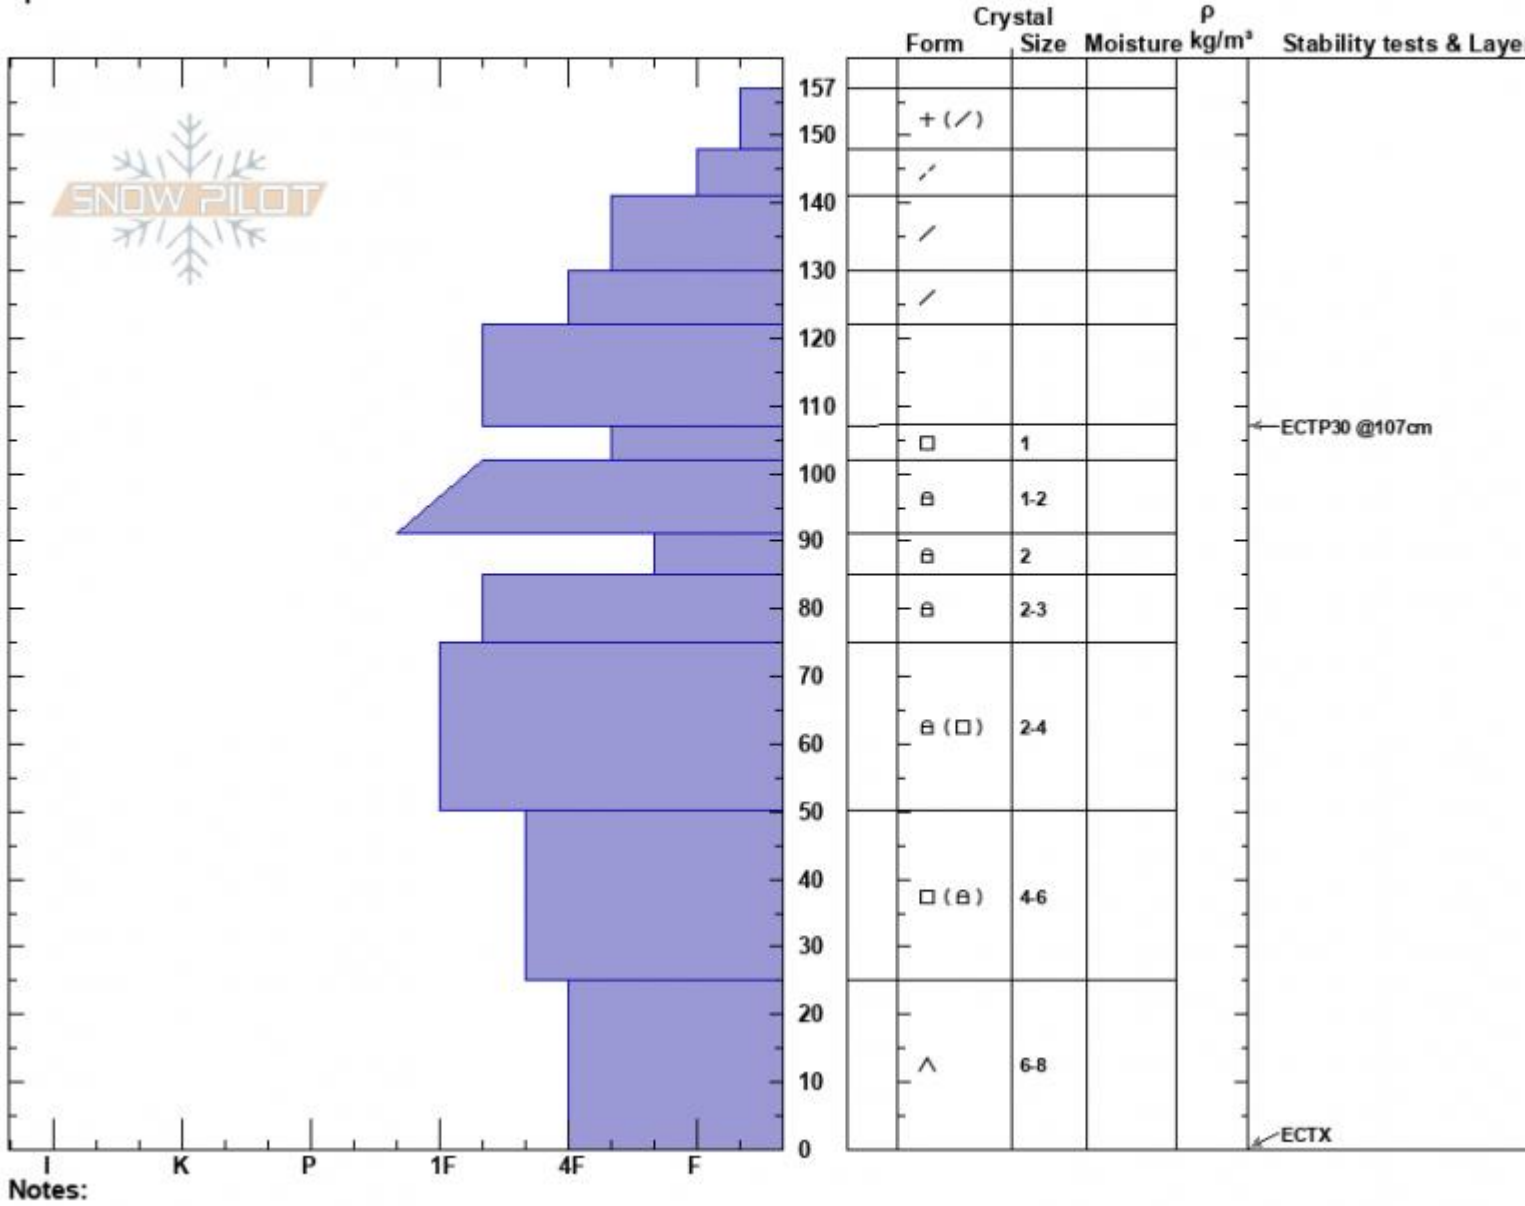

1stYellowmule/BvrCrk  
 Madison Range-N  
 MT  
 Elevation: 9120 ft  
 Aspect: 5°  
 Specifics:

Alex Marienthal  
 03/05/2023 - 11:00am  
 Co-ord: 45.17925N, -111.36854W  
 Slope Angle: 29°  
 Wind Loading: yes

Stability: Fair  
 Air Temperature:  
 Sky Cover: OVC  
 Precipitation: S-1  
 Wind: SE Moderate

HS:157    Layer Notes:  
 107-102cm:Problematic layer

Advisory Region  
 Northern Madison  
 Longitude  
 -111.38W  
 Latitude  
 45.17N  
 Northern Madison, 2023-03-06