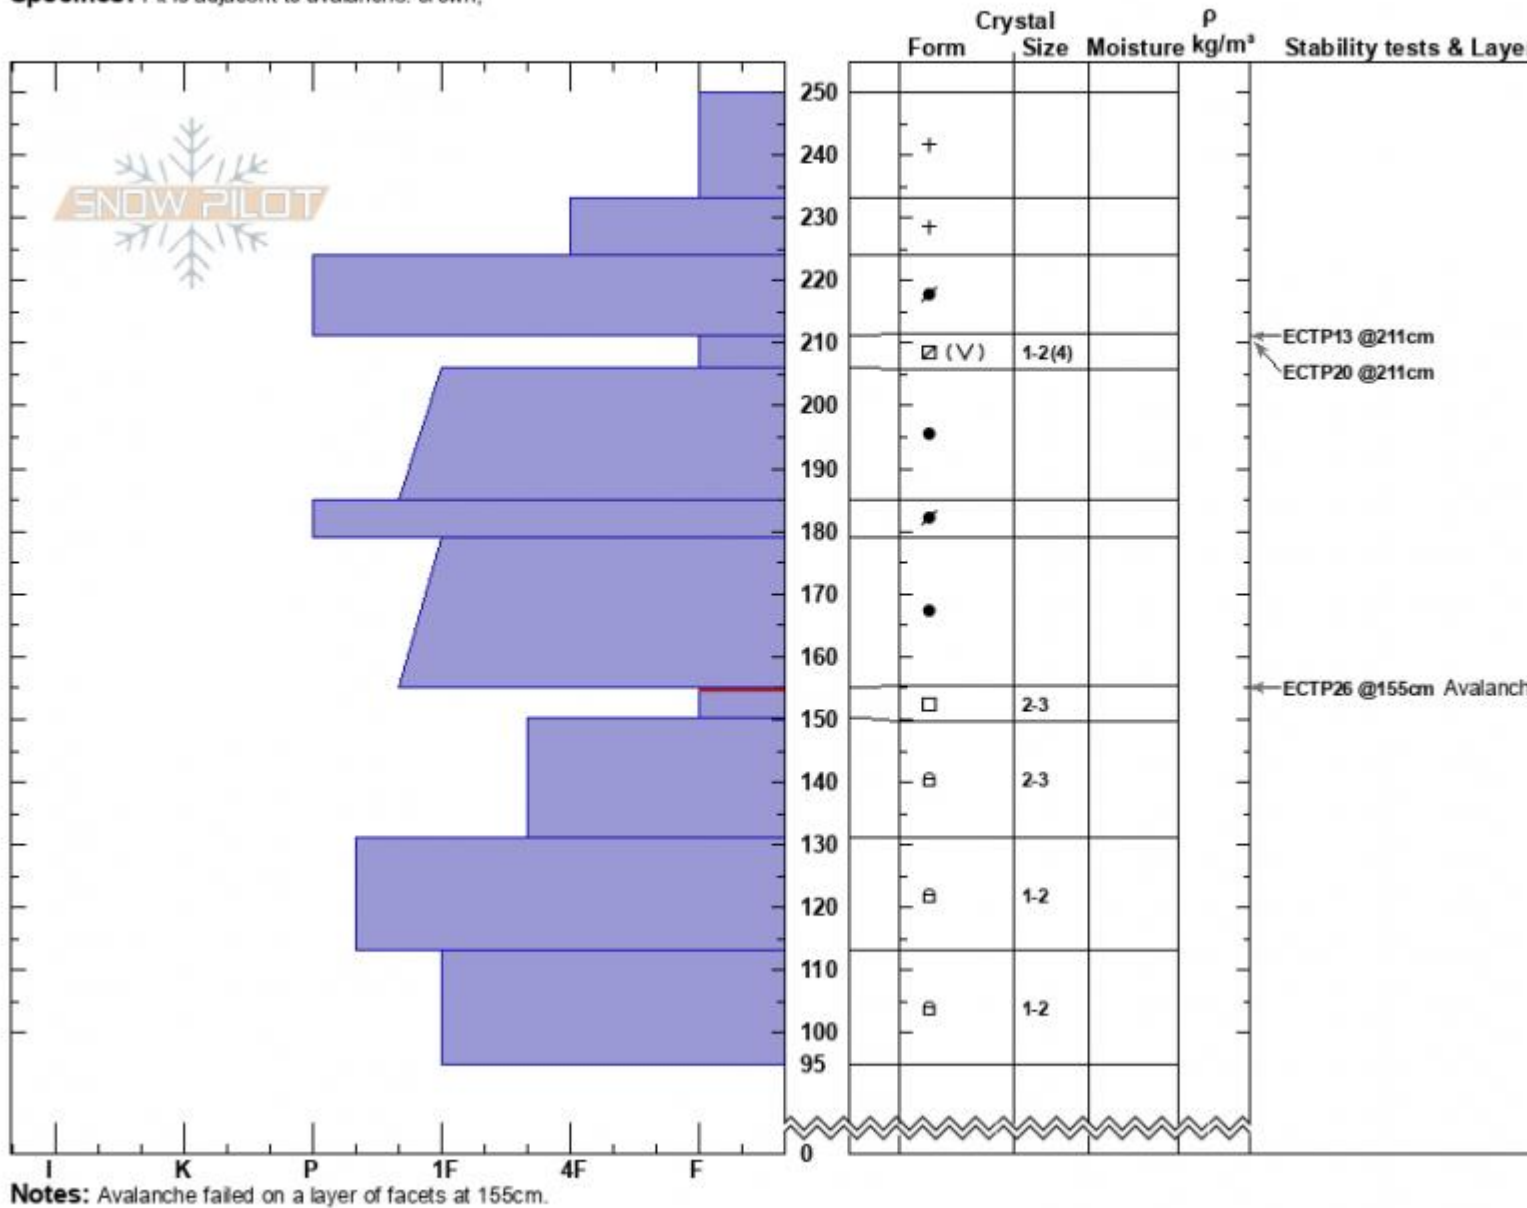

Hyalite Peak Avalanche
 Gallatin Range-N
 MT
 Elevation: 9625 ft
 Aspect: 70°
 Specifics: Pit is adjacent to avalanche: crown;

Dave Zinn
 03/07/2023 - 1:00pm
 Co-ord: 45.38098N, -110.95703W
 Slope Angle: 38°
 Wind Loading: previous

Stability: Fair
 Air Temperature:
 Sky Cover: SCT
 Precipitation: NO
 Wind: Calm

HS:250 Layer Notes:
 155-150cm:Problematic layer

Advisory Region
 Northern Gallatin
 Longitude
 -110.96W
 Latitude
 45.38N
 Northern Gallatin, 2023-03-07