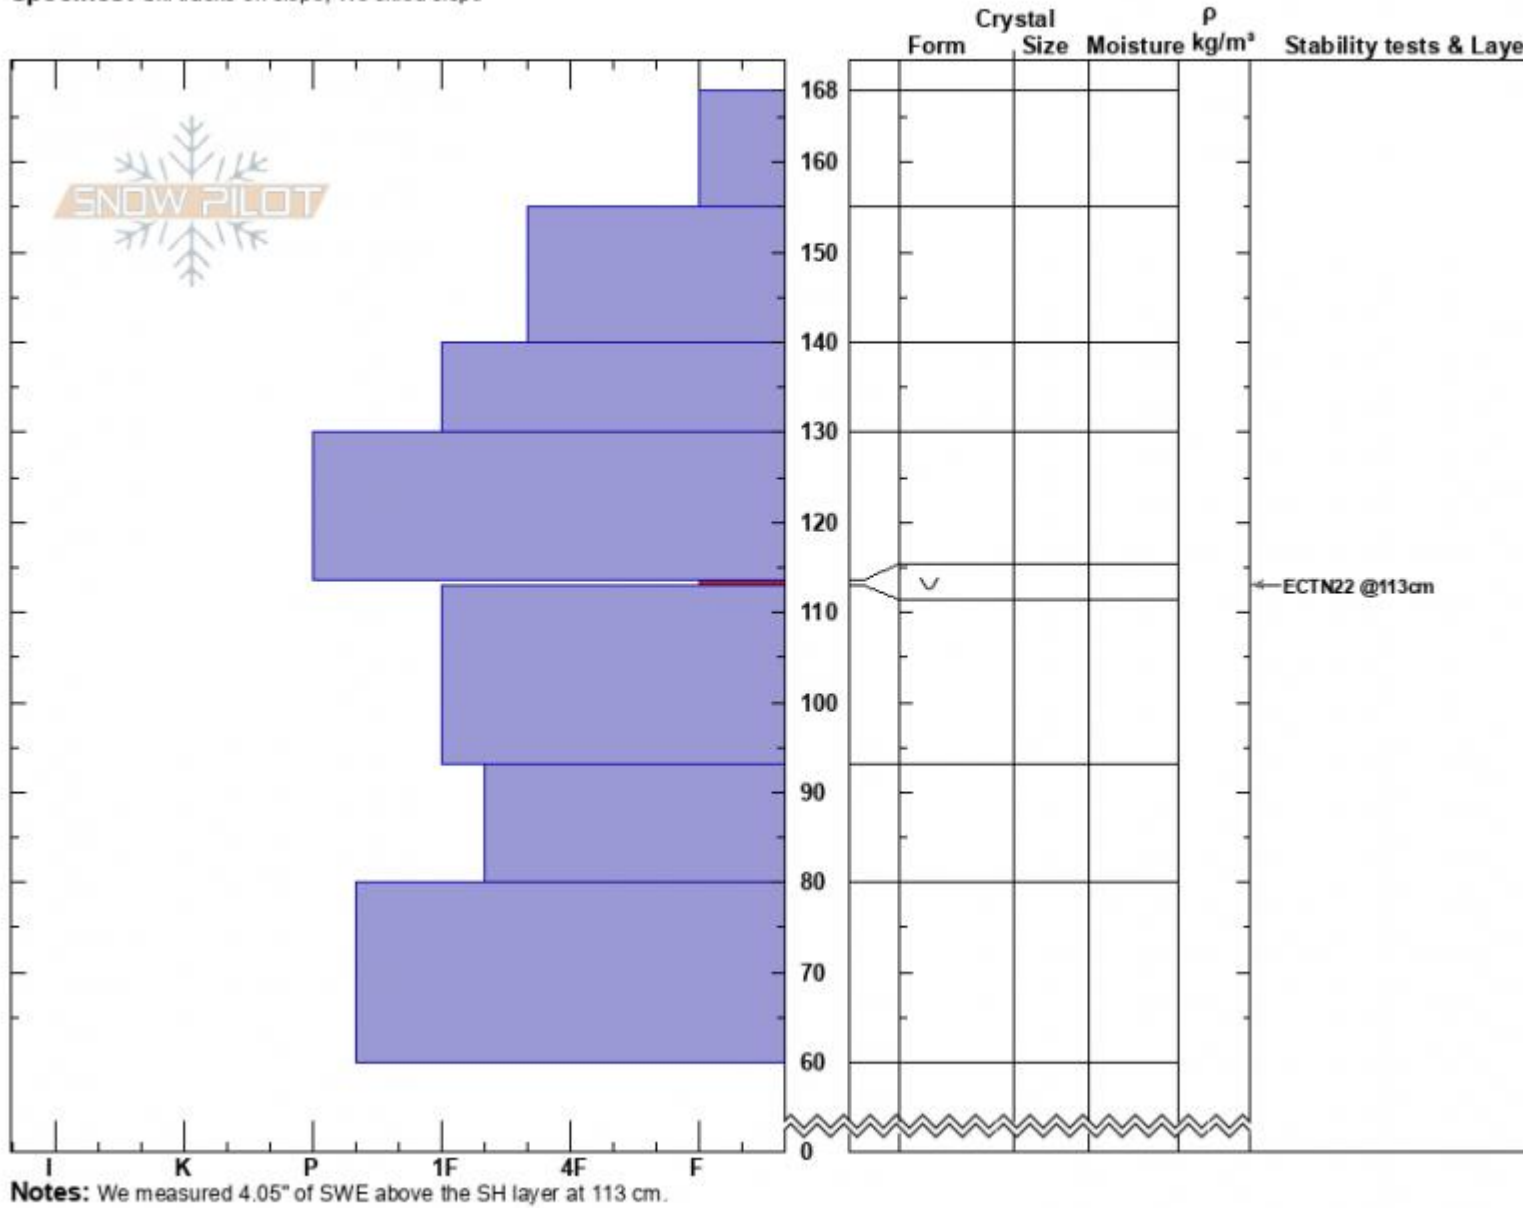

Bacon Rind Mdw
 Madison Range-S
 MT
 Elevation: 8800 ft
 Aspect: 81°
 Specifics: Ski tracks on slope; We skied slope

Doug Chabot-Admin
 03/08/2023 - 11:30am
 Co-ord: 44.96971N, -111.09409W
 Slope Angle: 22°
 Wind Loading:

Stability: Good
 Air Temperature:
 Sky Cover: CLR
 Precipitation: NO
 Wind: Calm

HS:168 **Layer Notes:**
 113.5-113cm: Problematic layer

Advisory Region
 Southern Madison
 Longitude
 -111.10W
 Latitude
 44.96N
 Southern Madison, 2023-03-08