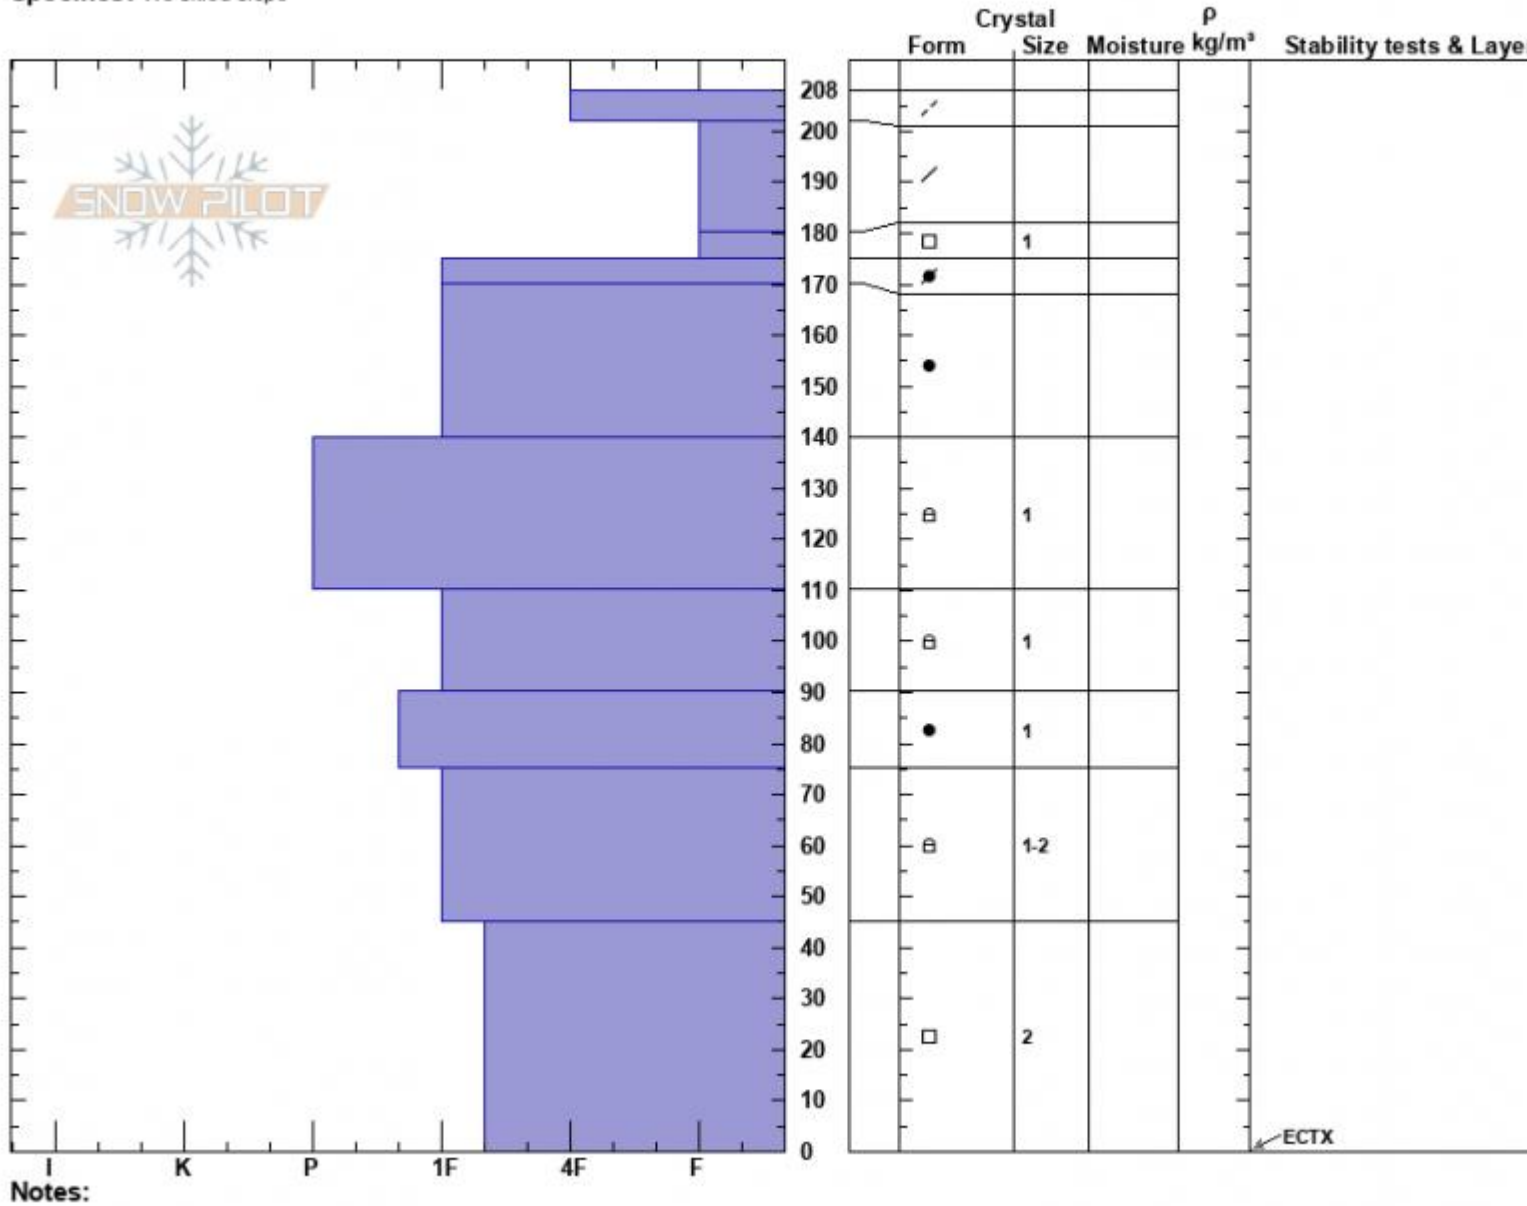

The Throne, east face
 Bridger Range
 MT
 Elevation: 8130 ft
 Aspect: 85°
 Specifics: We skied slope

Alex Marienthal
 03/09/2023 - 11:15am
 Co-ord: 45.88436N, -110.95030W
 Slope Angle: 34°
 Wind Loading:

Stability: Good
 Air Temperature: -7°C
 Sky Cover: SCT
 Precipitation: NO
 Wind: Calm

HS:208 Layer Notes:
 208-202cm: Problematic layer

Advisory Region
 Bridger Range
 Longitude
 -110.95W
 Latitude
 45.88N
 Bridger Range, 2023-03-10