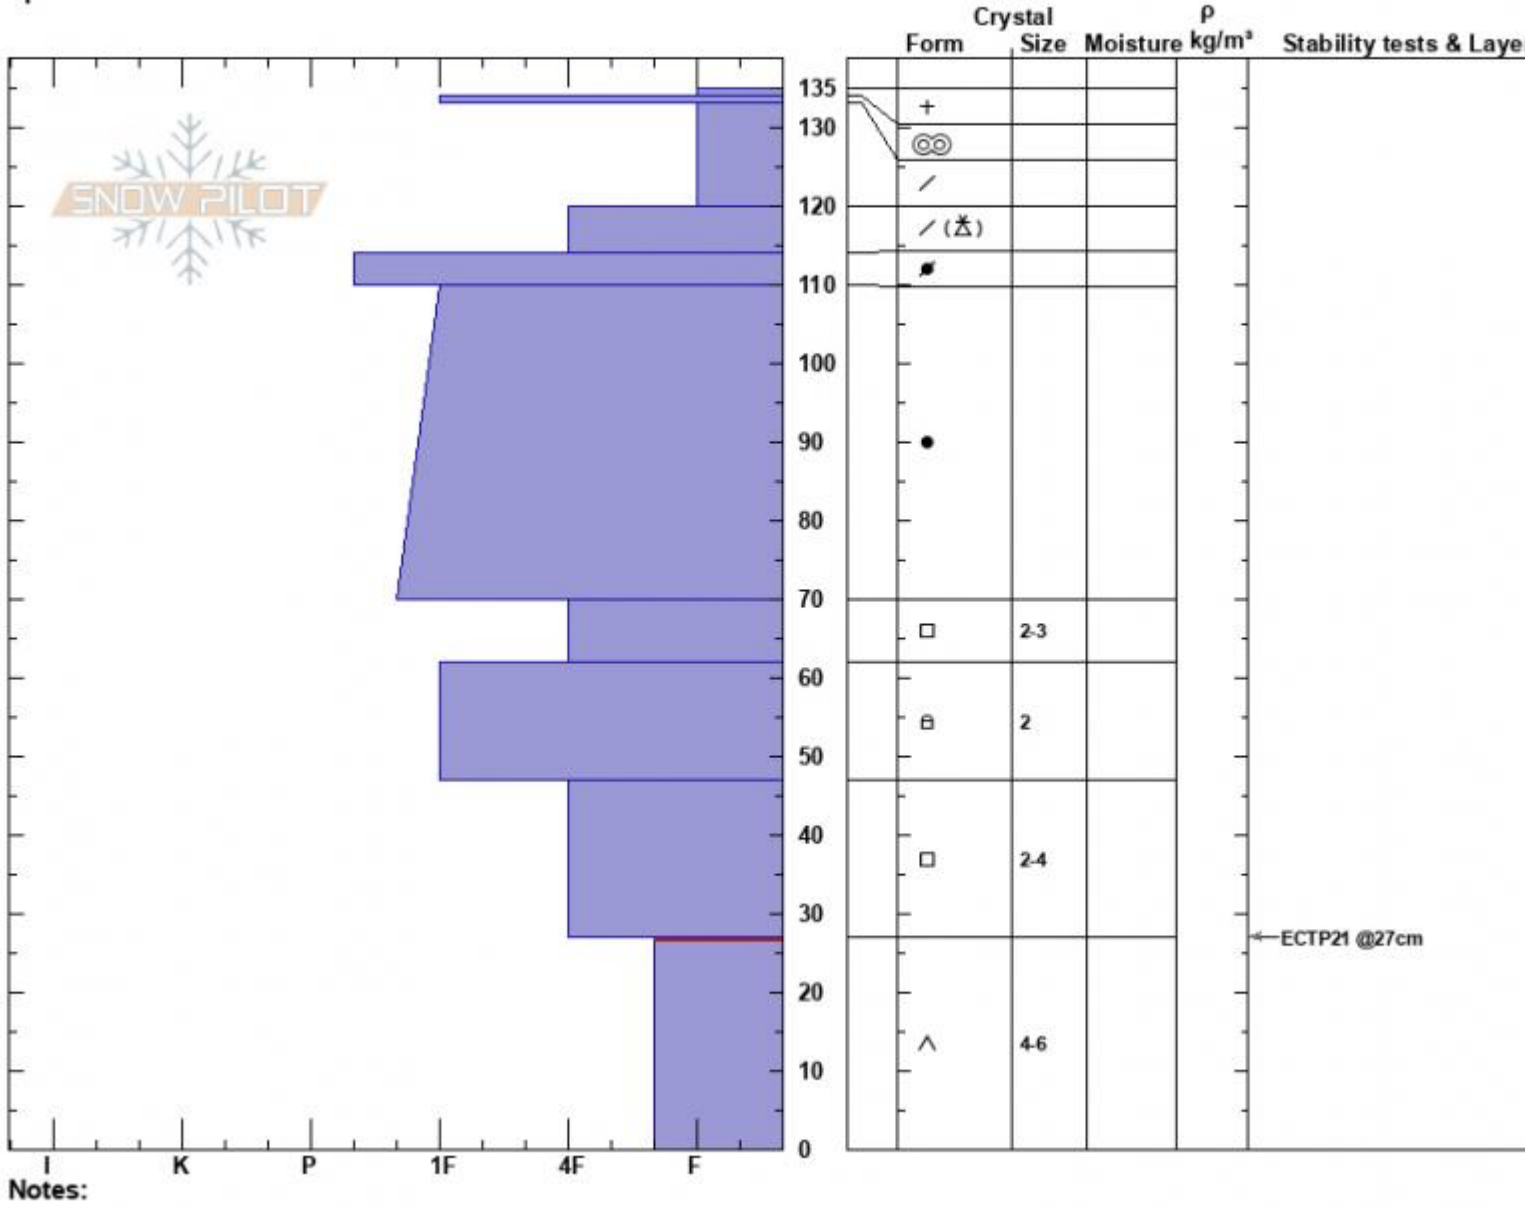

Ainger Entrance
 Bridger Range
 MT
 Elevation: 8000 ft
 Aspect: 100°
 Specifics:

Dave Zinn
 03/20/2023 - 12:00pm
 Co-ord: 45.92531N, -110.97154W
 Slope Angle: 25°
 Wind Loading: no

Stability: Good
 Air Temperature:
 Sky Cover: OVC
 Precipitation: S-1
 Wind: S Light Breeze

HS:135
 PF:30 27-0cm: Problematic layer
 PS: 20

Advisory Region
 Bridger Range
 Longitude
 -110.98W
 Latitude
 45.92N
 Bridger Range, 2023-03-23