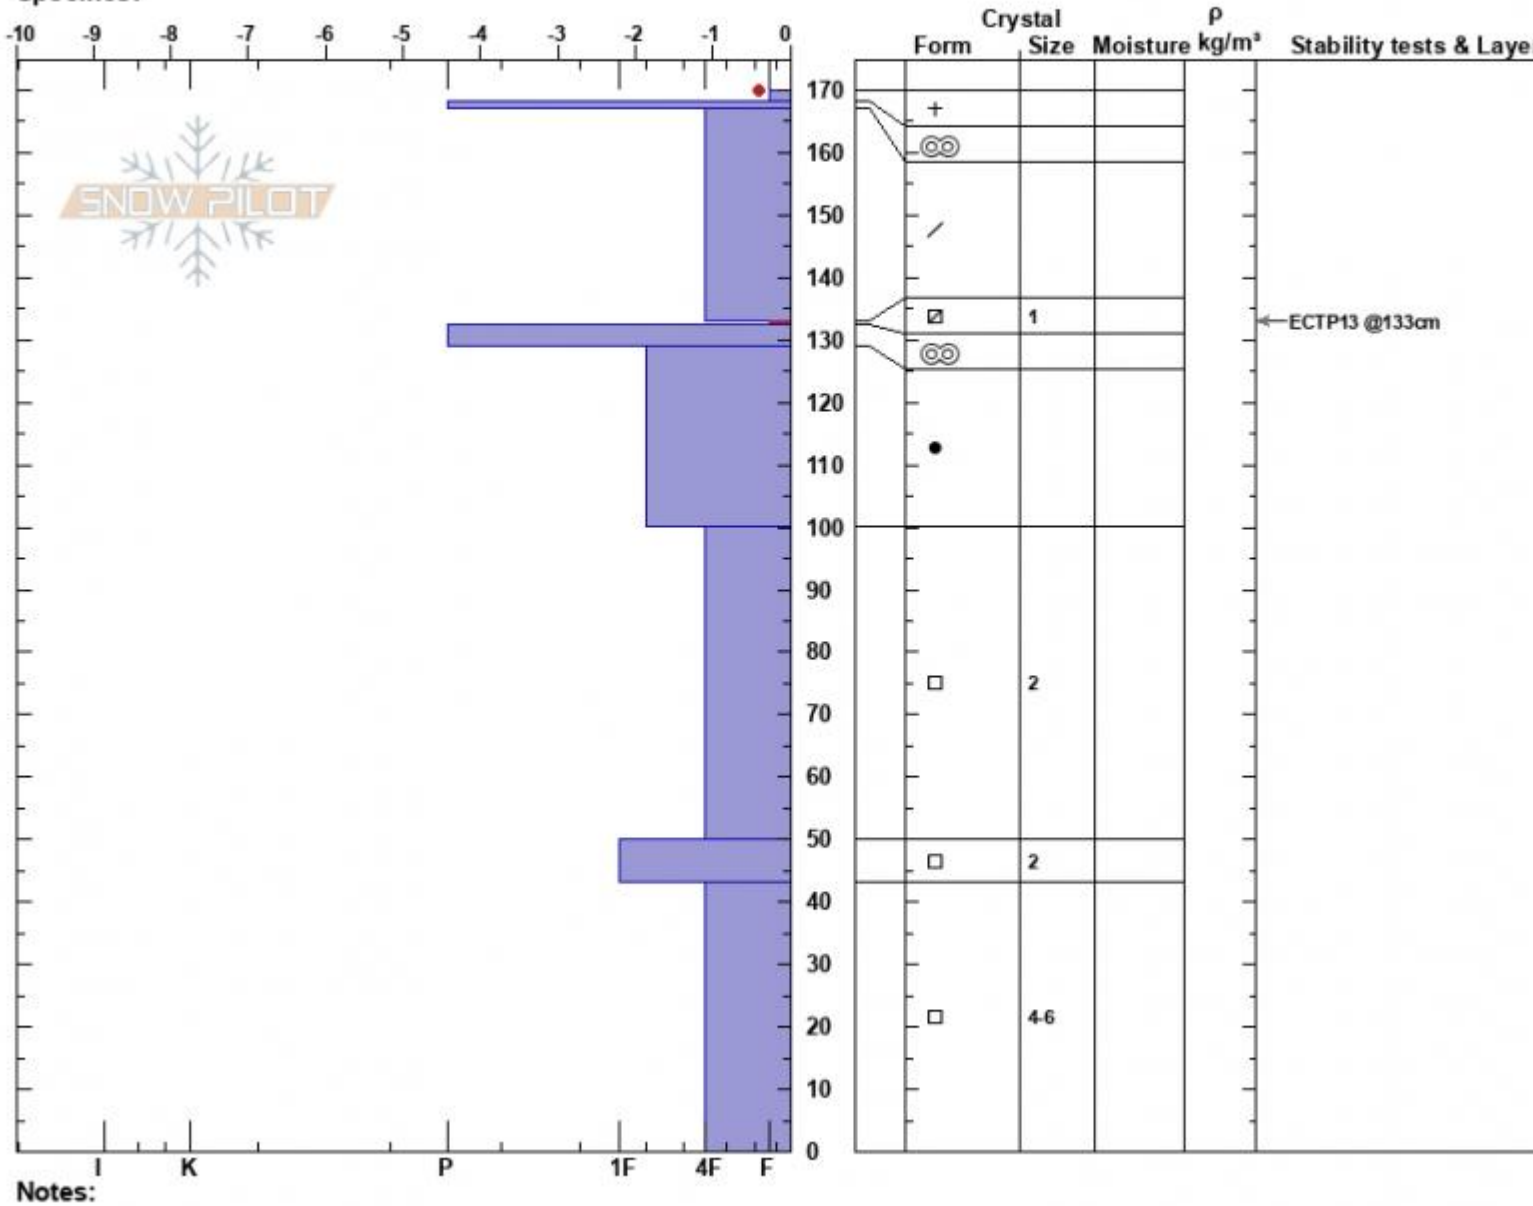

Consolation Hill  
 Madison Range-S  
 MT  
 Elevation: 9230 ft  
 Aspect: 112°  
 Specifics:

Alex Haddad  
 04/06/2023 - 12:52pm  
 Co-ord: 44.97243N, -111.27129W  
 Slope Angle: 29°  
 Wind Loading: no

Stability: Poor  
 Air Temperature: -8°C  
 Sky Cover: FEW  
 Precipitation: NO  
 Wind: S Light Breeze

HS:170 Layer Notes:  
 PF:25 133-132.5cm:Problematic layer

Advisory Region  
 Southern Madison  
 Longitude  
 -111.27W  
 Latitude  
 45.06N  
 Southern Madison, 2023-04-06