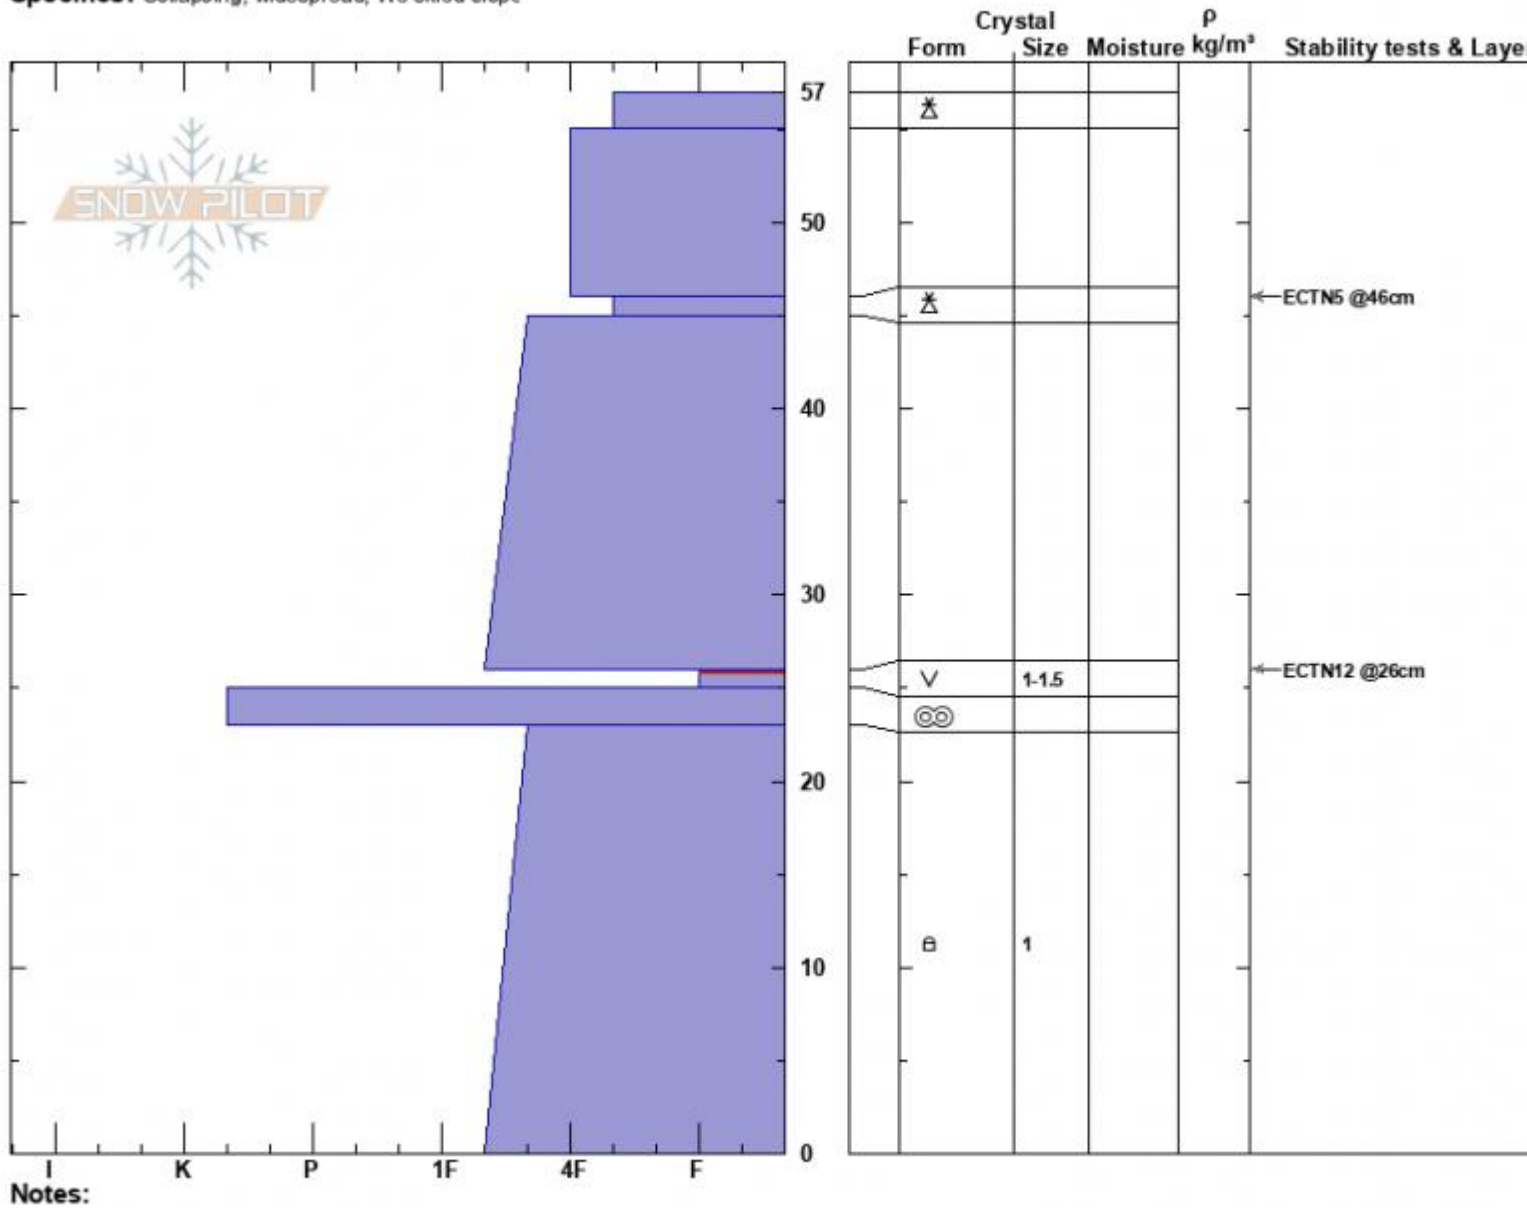

sw Mt. Henderson
 Beartooths
 MT
 Elevation: 9830 ft
 Aspect: 203°
 Specifics: Collapsing, widespread; We skied slope

Beau Fredlund
 11/07/2023 - 11:00am
 Co-ord: 45.04933N, -109.94392E
 Slope Angle: 22°
 Wind Loading:

Stability:
 Air Temperature:
 Sky Cover: BKN
 Precipitation:
 Wind:

HS:57
 Layer Notes:
 26-25cm: Problematic layer

Advisory Region
 Cooke City
 Longitude
 -109.95W
 Latitude
 45.05N
 Cooke City, 2023-11-08