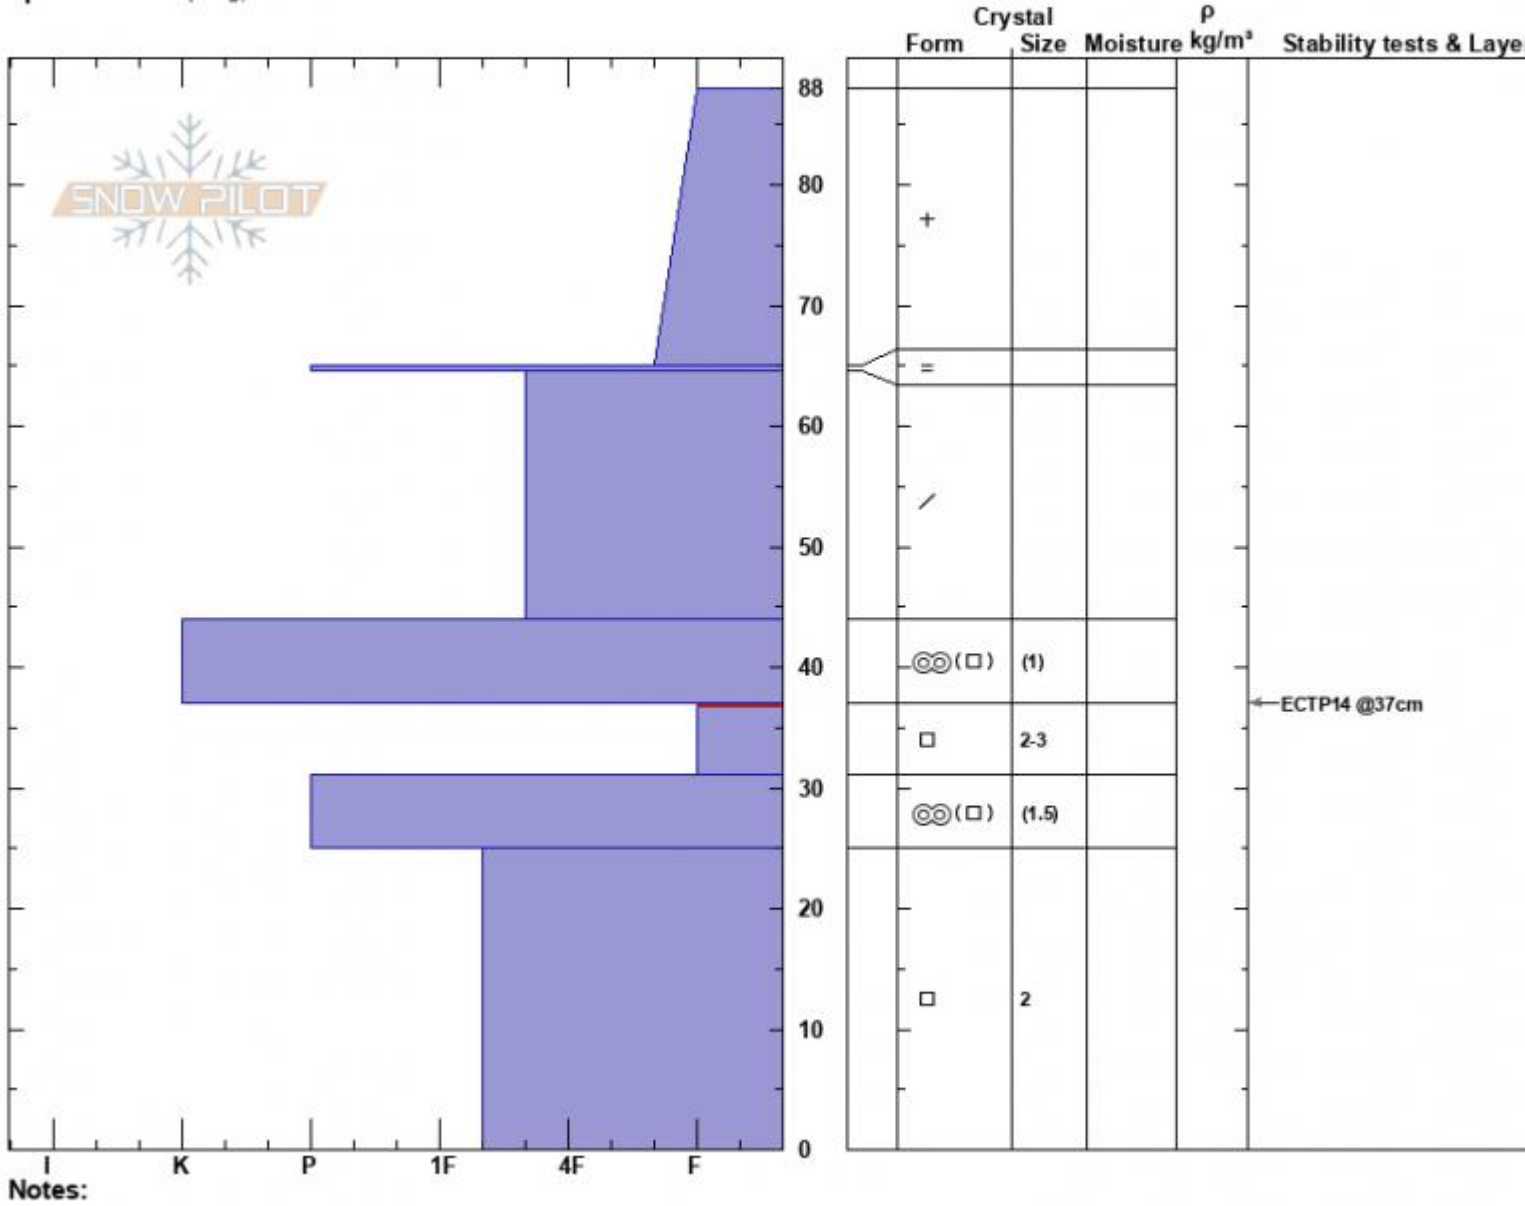

Sawtelle SW Profile
 Centennial Range
 ID
 Elevation: 9070 ft
 Aspect: 220°
 Specifics: Collapsing, localizer

Dave Zinn
 12/07/2023 - 12:30pm
 Co-ord: 44.55473N, -111.44483W
 Slope Angle: 13°
 Wind Loading: no

Stability: Poor
 Air Temperature:
 Sky Cover: BKN
 Precipitation: NO
 Wind: W Moderate

HS:88
 PF:40
 Layer Notes:
 37-31cm: Problematic layer

Notes:
 Advisory Region
 Island Park
 Longitude
 -111.44W
 Latitude
 44.56N
 Island Park, 2023-12-07