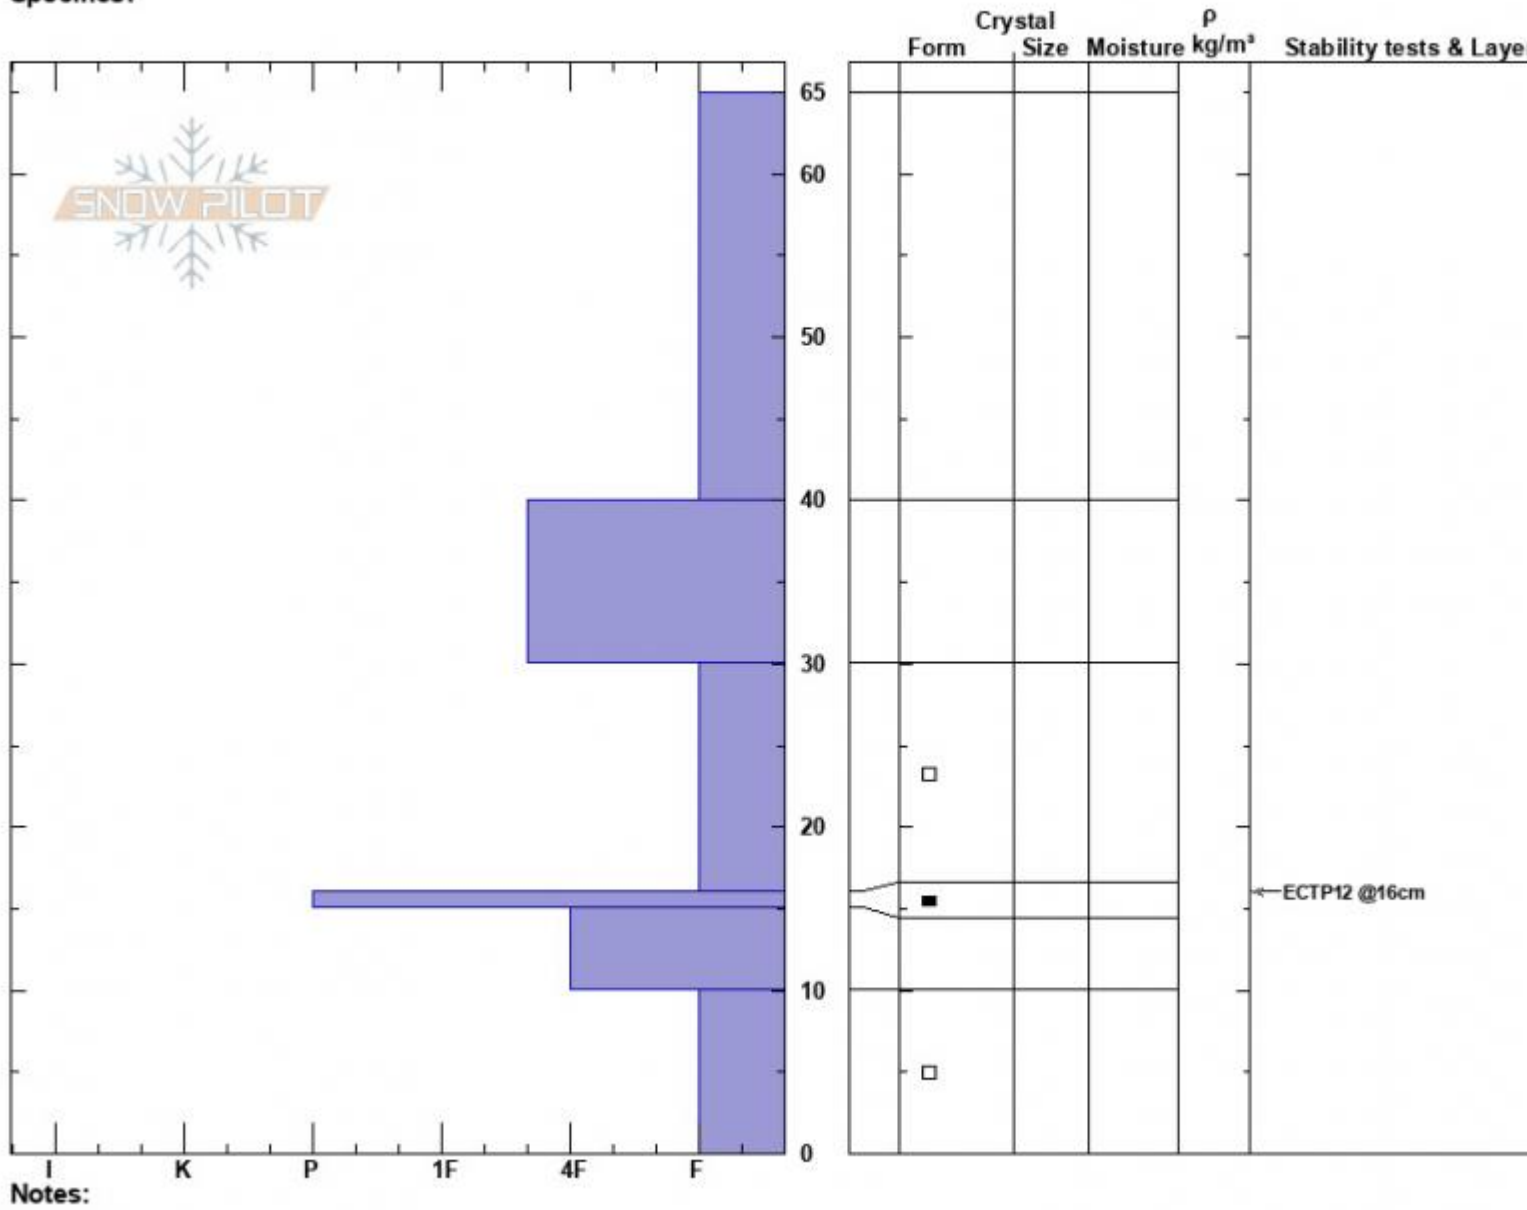

Lionhead Pit 2
 Madison Range-S
 MT
 Elevation: 8367 ft
 Aspect: 80°
 Specifics:

Jackson Krause
 12/09/2023 - 12:32am
 Co-ord: 44.70494N, -111.30054W
 Slope Angle: 20°
 Wind Loading: previous

Stability:
 Air Temperature:
 Sky Cover: BKN
 Precipitation: NO
 Wind: SW Light Breeze

HS:65
 PF:65
 Layer Notes:
 10-0cm: Problematic layer

Advisory Region
 Lionhead Range
 Lionhead Range, 2023-12-09