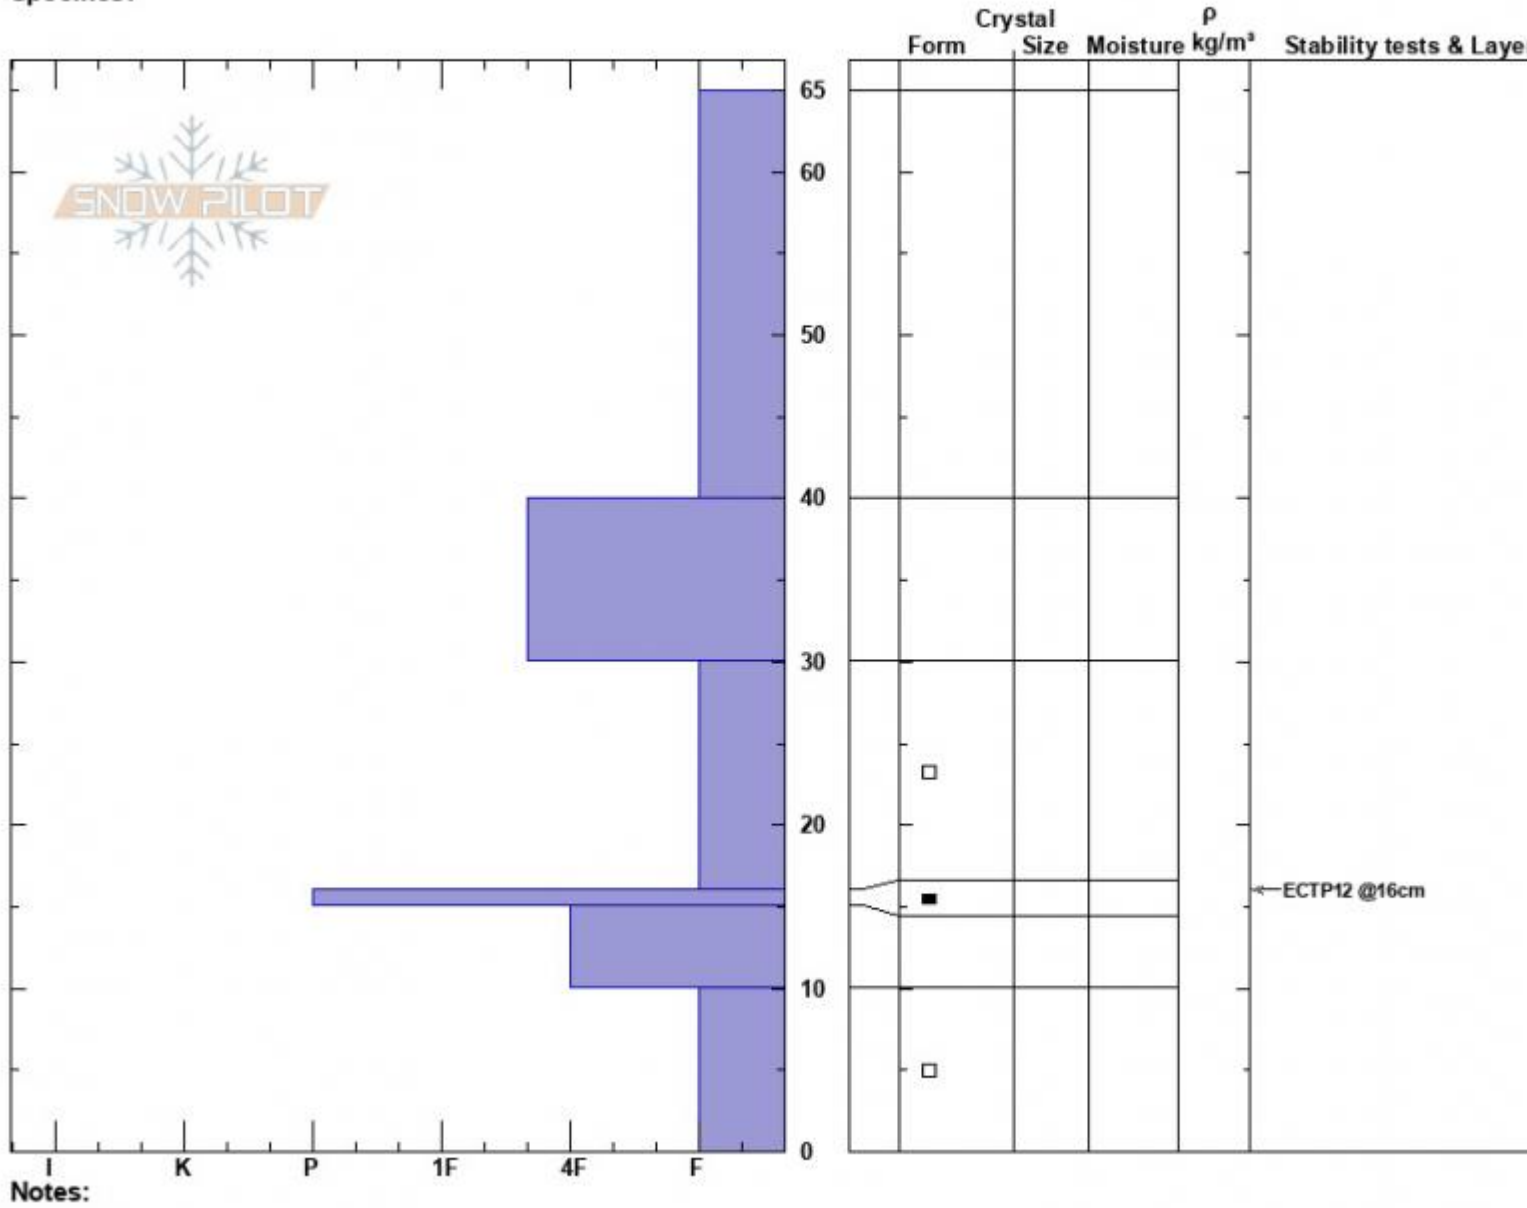

Linohead Pit 2
 Madison Range-S
 MT
 Elevation: 8367 ft
 Aspect: 80°
 Specifics:

Jackson Krause
 12/09/2023 - 12:32am
 Co-ord: 44.70494N, -111.30054W
 Slope Angle: 20°
 Wind Loading: previous

Stability:
 Air Temperature:
 Sky Cover: BKN
 Precipitation: NO
 Wind: SW Light Breeze

HS:65
 PF:65
 Layer Notes:
 10-0cm: Problematic layer

Advisory Region
 Lionhead Range
 Lionhead Range, 2023-12-09